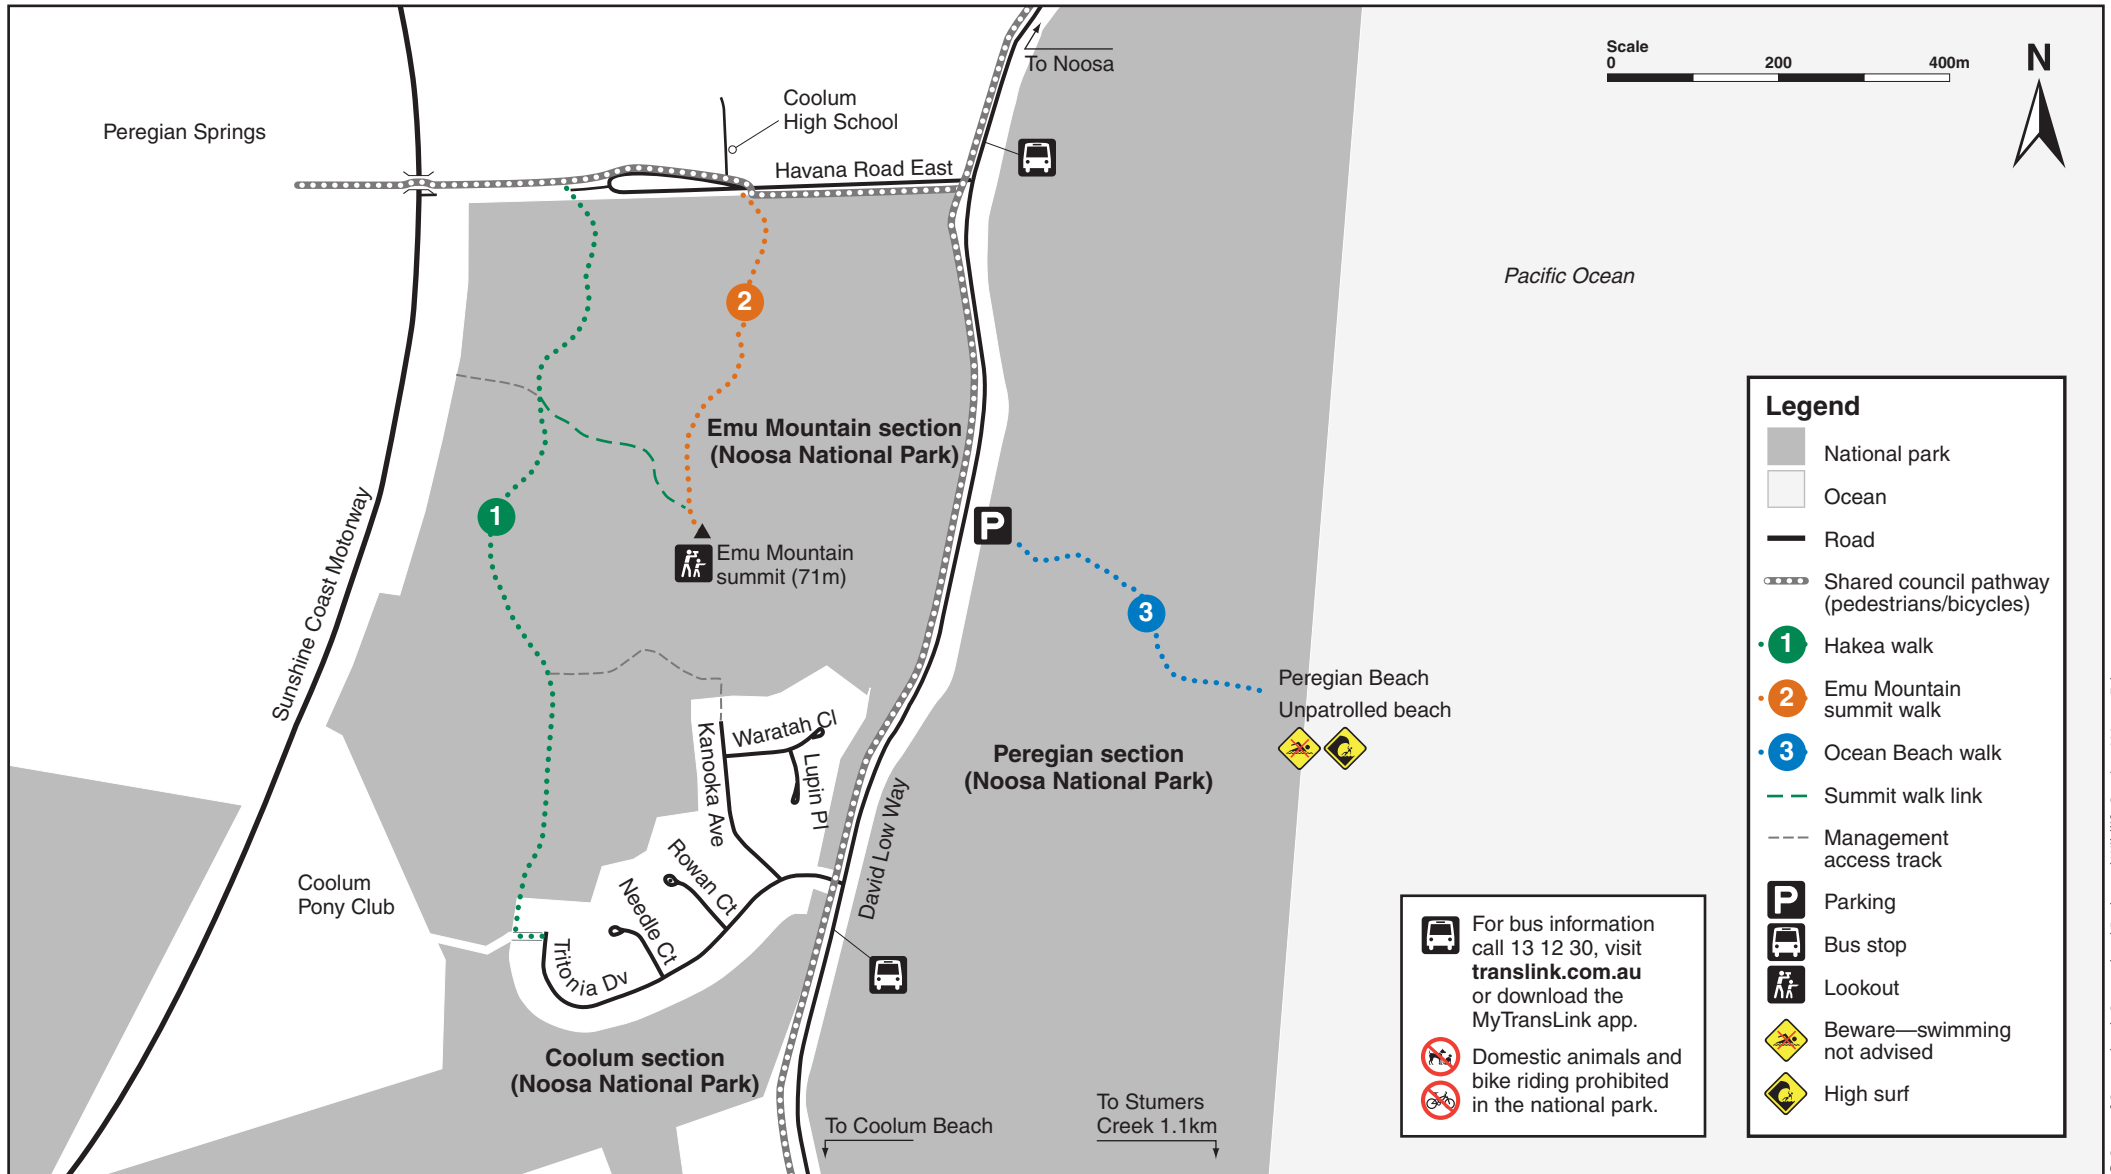

Emu Mountain and Peregian sections walking track map

Noosa National Park

© State of Queensland. Queensland Parks and Wildlife Service. MA554 February 2021