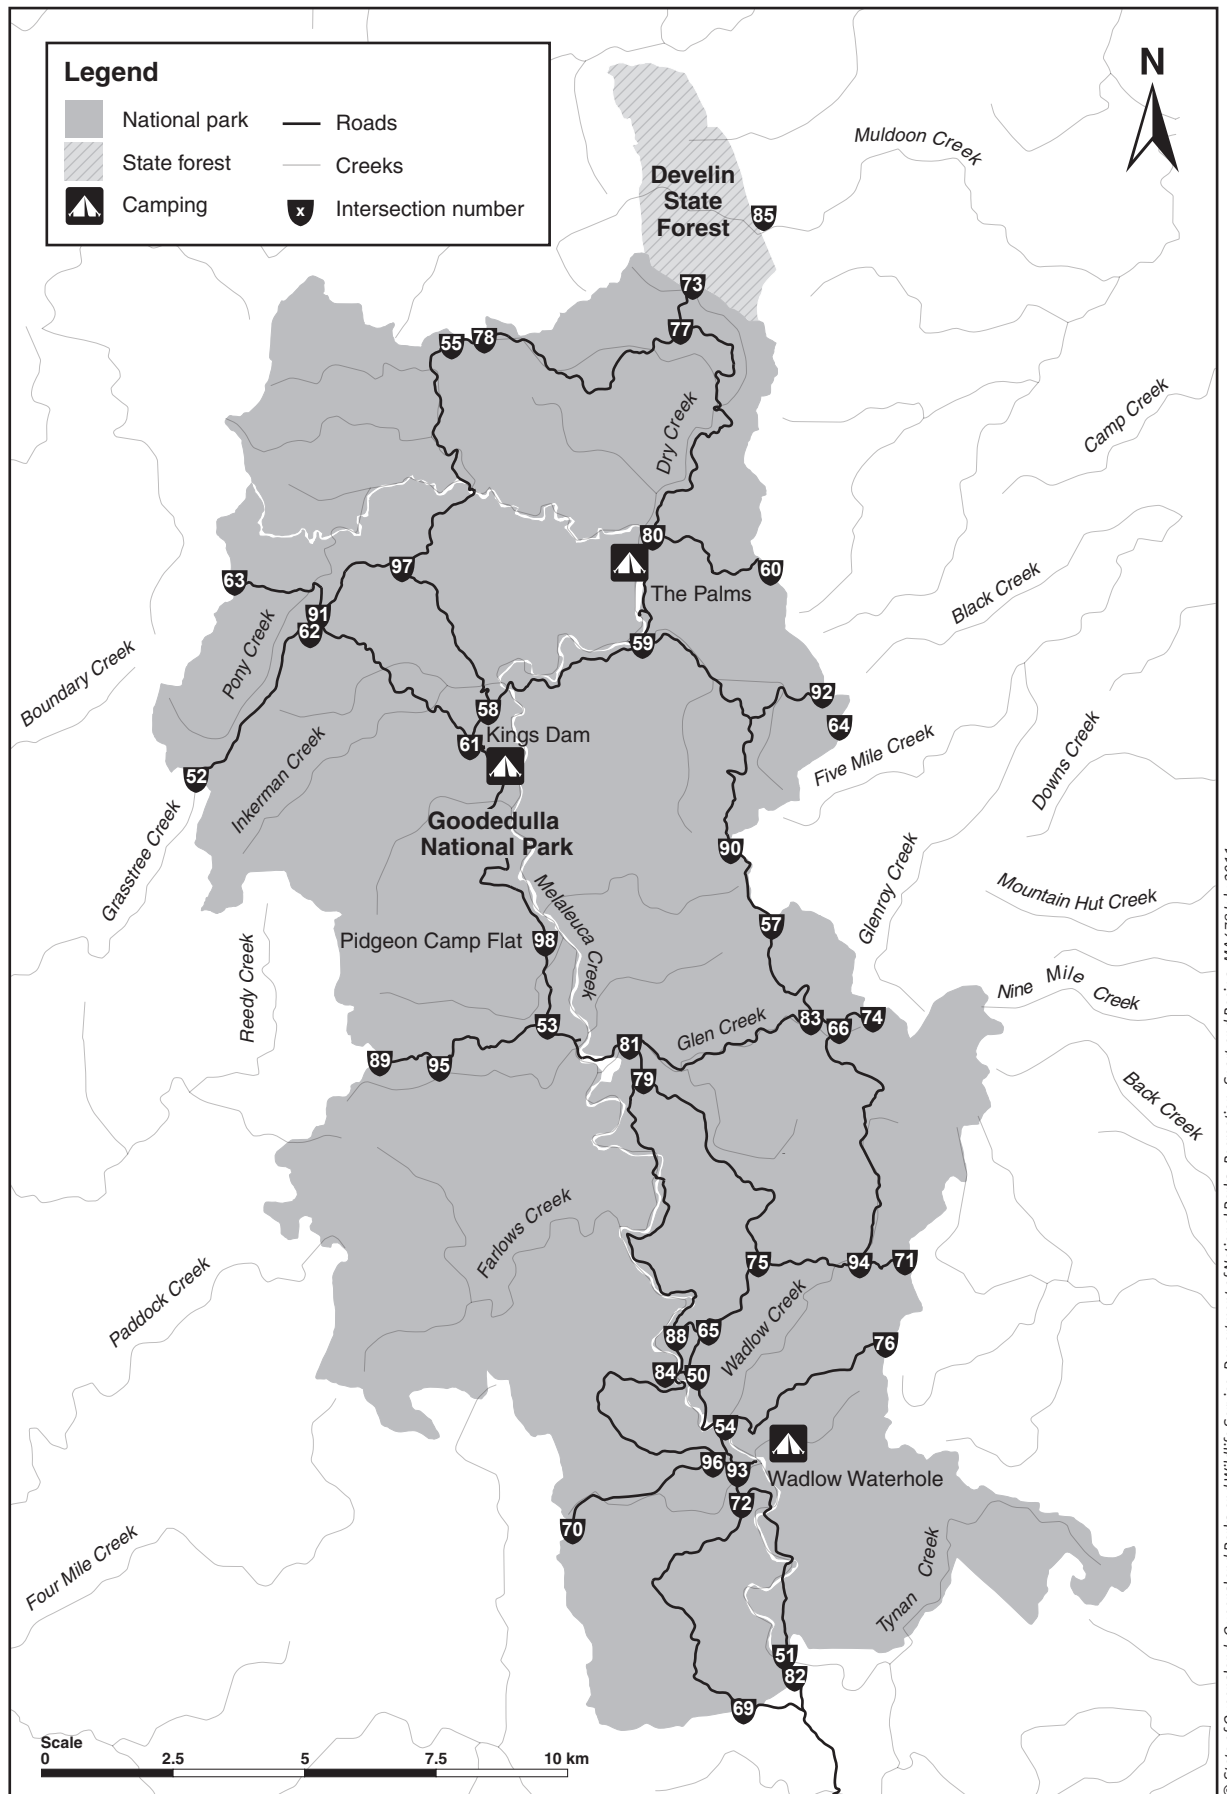

# Camping in Goodedulla National Park map

## Goodedulla National Park

© State of Queensland. Queensland Parks and Wildlife Service. Department of National Parks, Recreation, Sport and Racing. MA478 July 2011