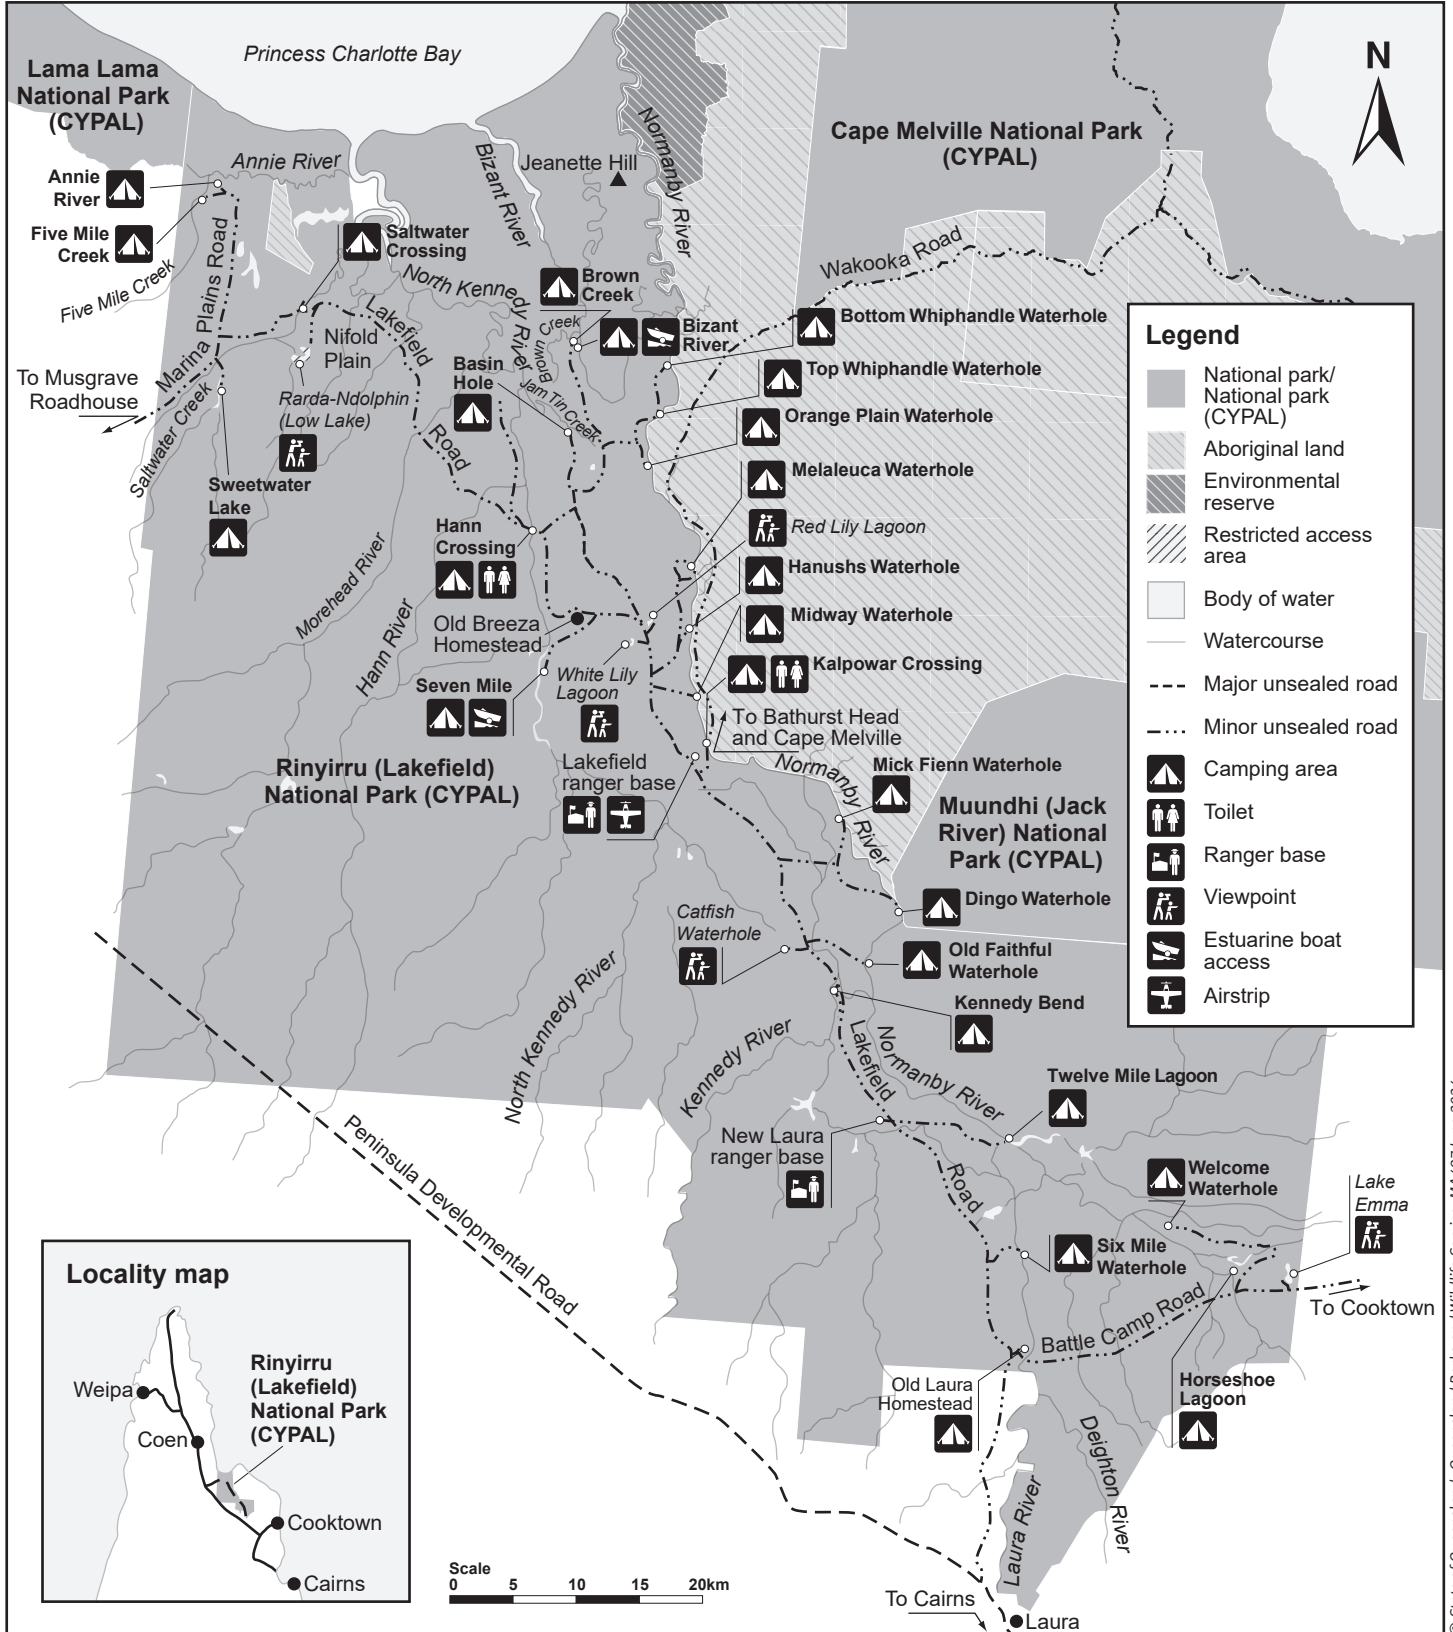

# Rinyirru (Lakefield) National Park (CYPAL) map

**Warning:** crocodiles can occur in the creeks, rivers, swamps, waterholes and along beaches of this park. Crocodiles are dangerous and attacks can be fatal. Be Crocwise in croc country.

### Legend

- National park/ National park (CYPAL)
- Aboriginal land
- Environmental reserve
- Restricted access area
- Body of water
- Watercourse
- Major unsealed road
- Minor unsealed road
- Camping area
- Toilet
- Ranger base
- Viewpoint
- Estuarine boat access
- Airstrip