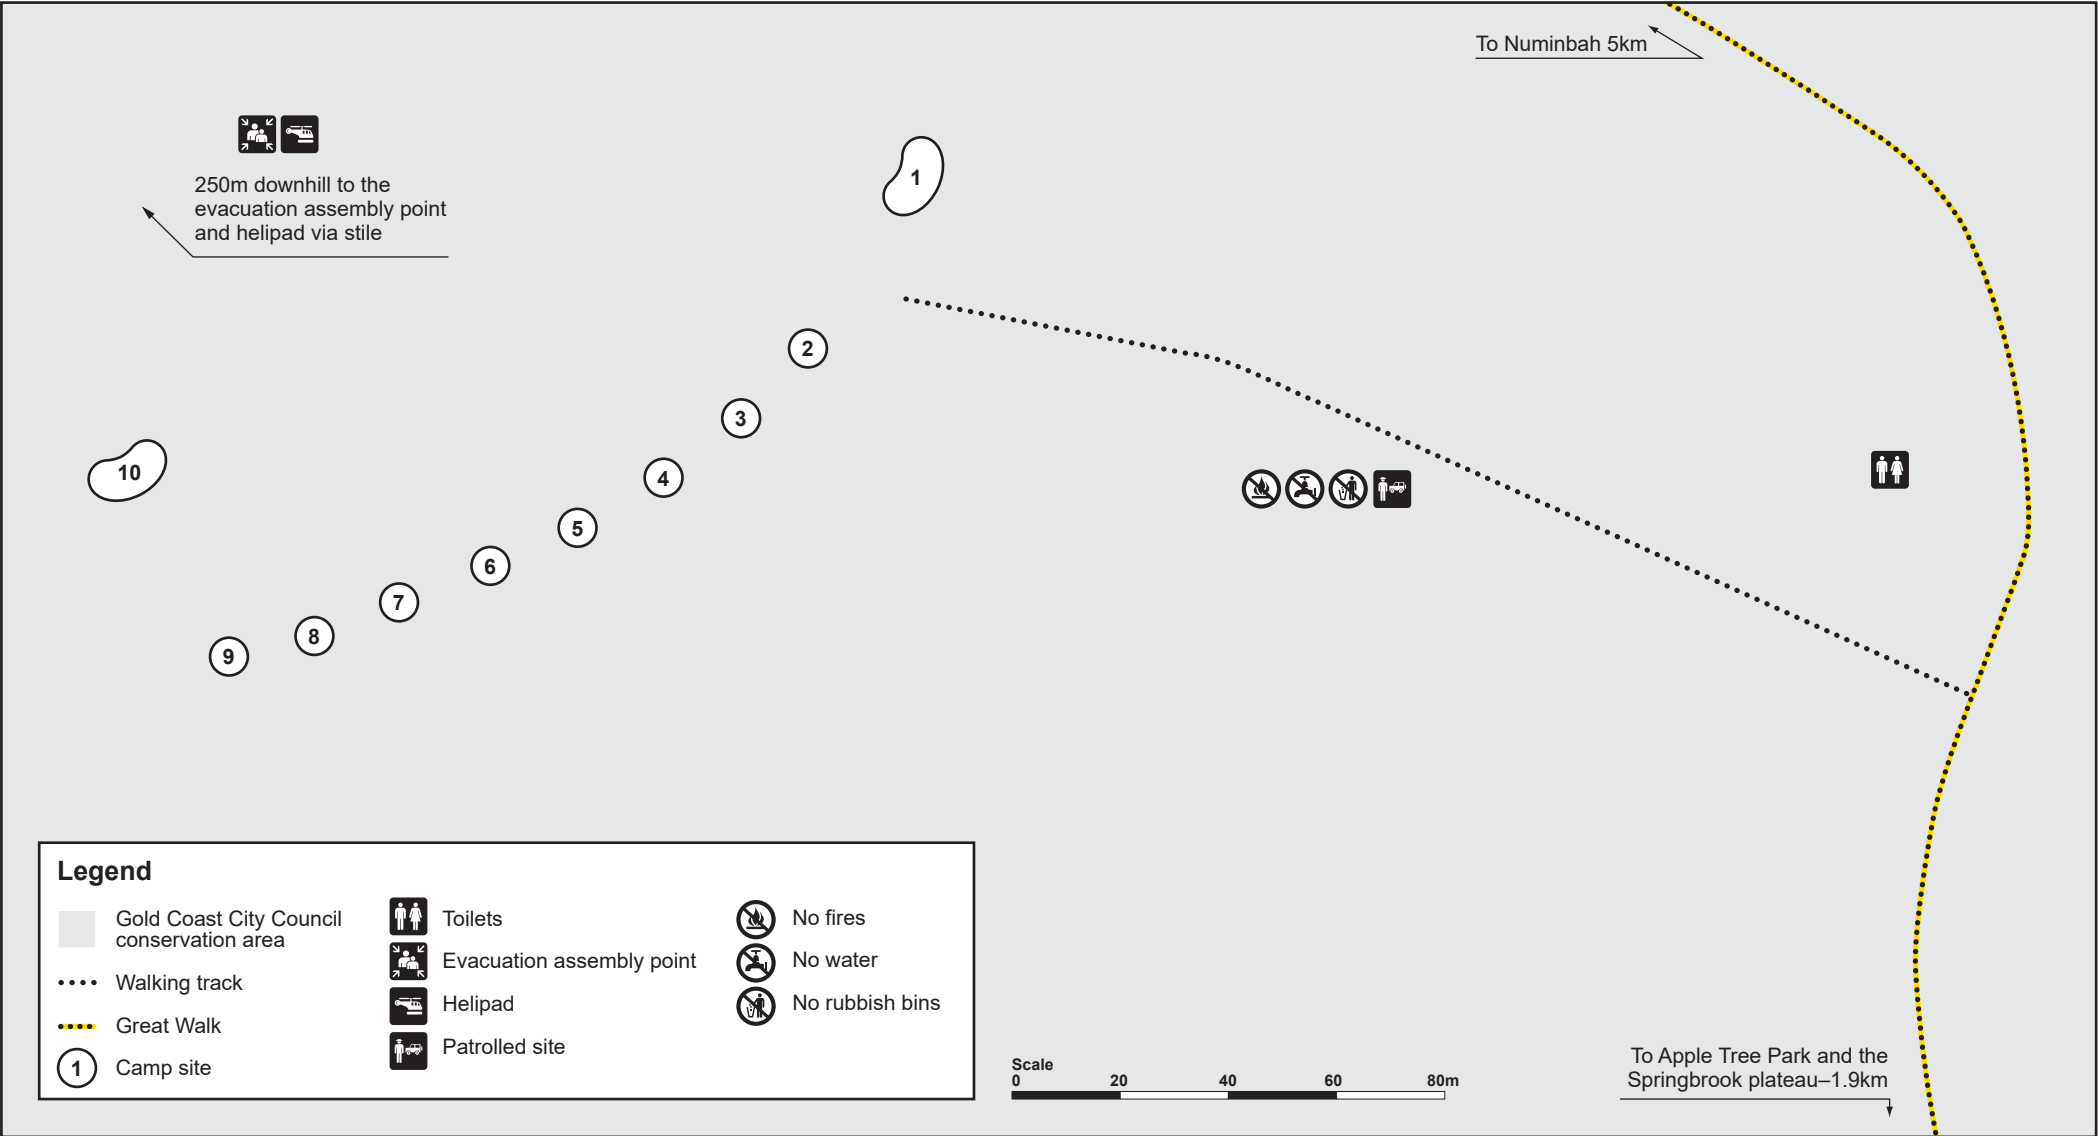

Gold Coast Hinterland Great Walk

Woonoongoora walkers' camp map

© State of Queensland. Queensland Parks and Wildlife Service. MA518. May 2024