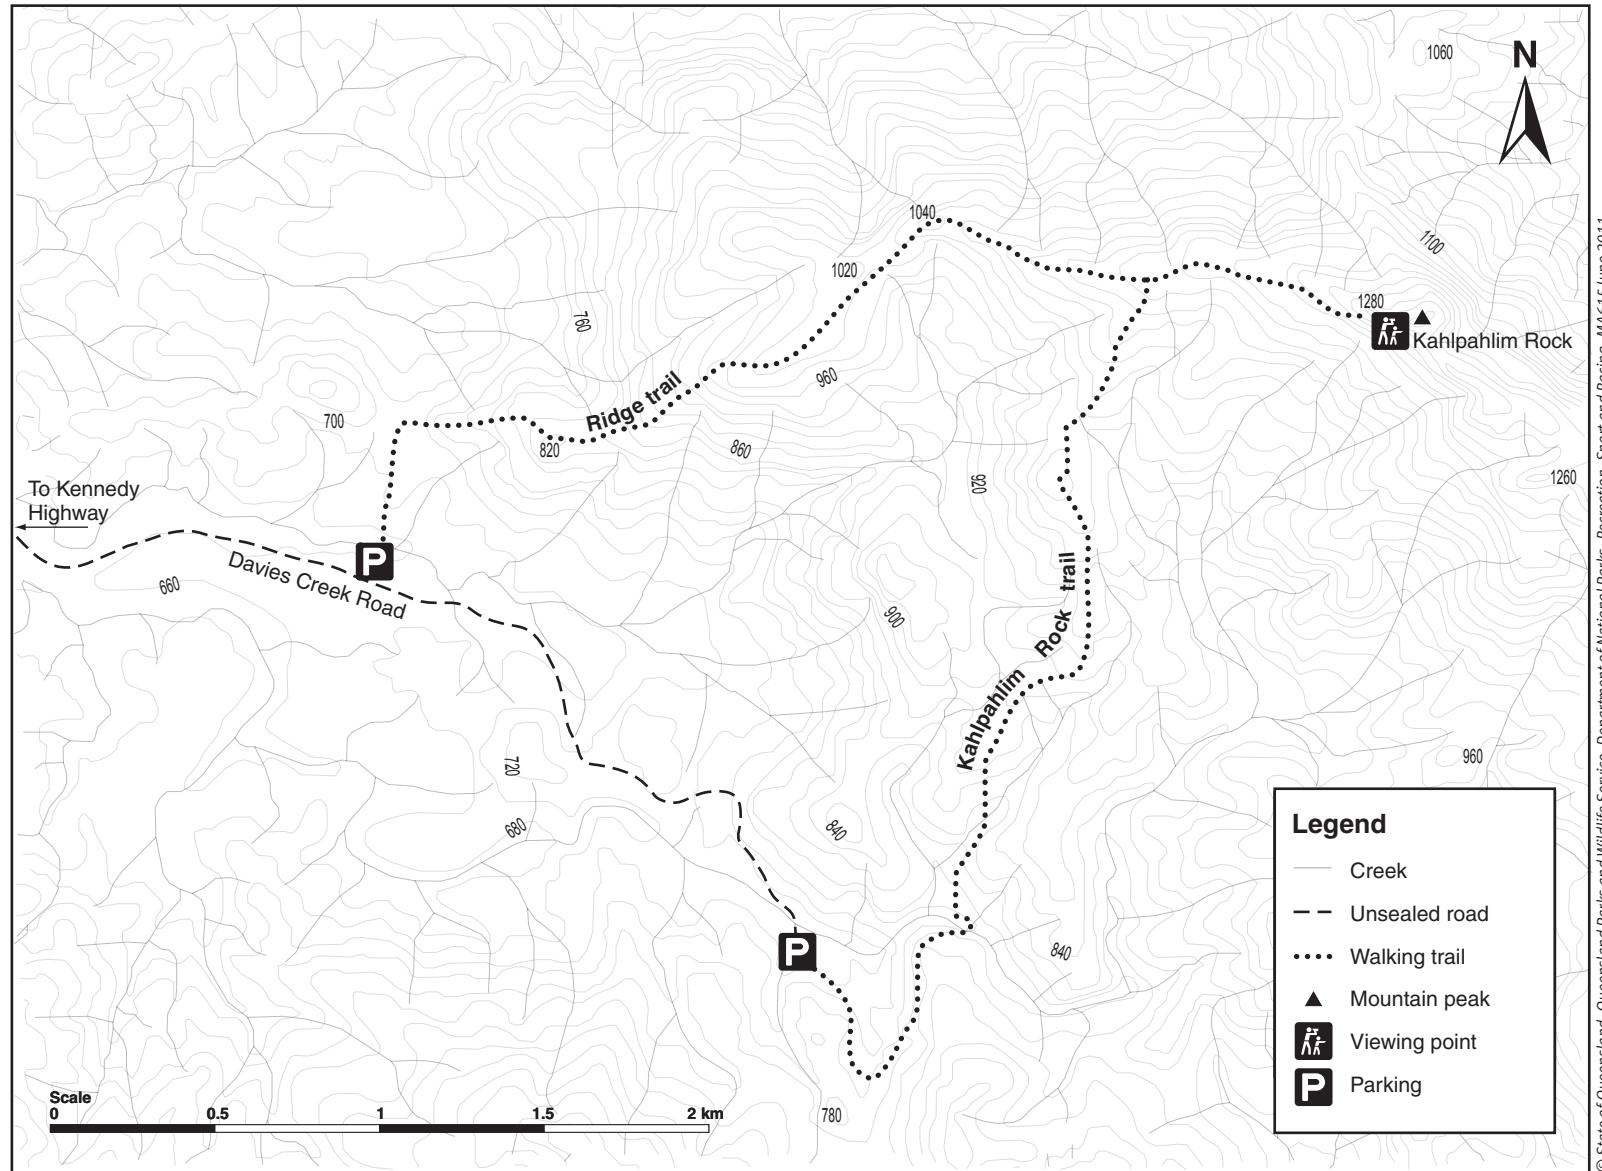

Kahlpahlim Rock circuit map

Dinden National Park

© State of Queensland. Queensland Parks and Wildlife Service, Department of National Parks, Recreation, Sport and Racing. MA615 June 2011