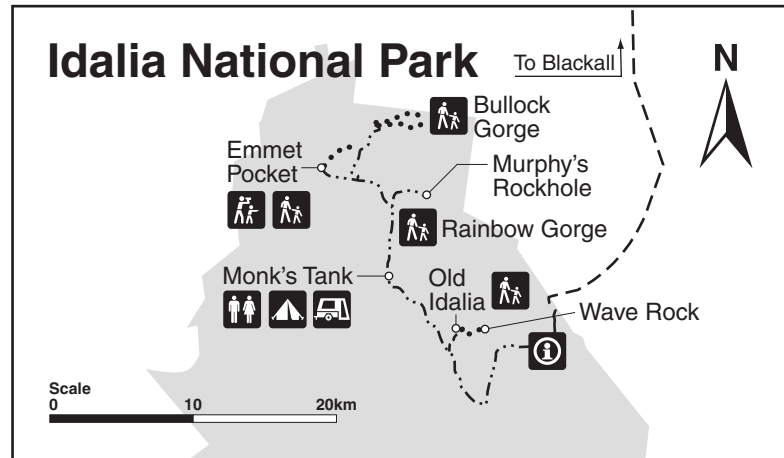

# Parks of the Cooper Creek Catchment

© State of Queensland. Queensland Parks and Wildlife Service. Ma321 April 2019