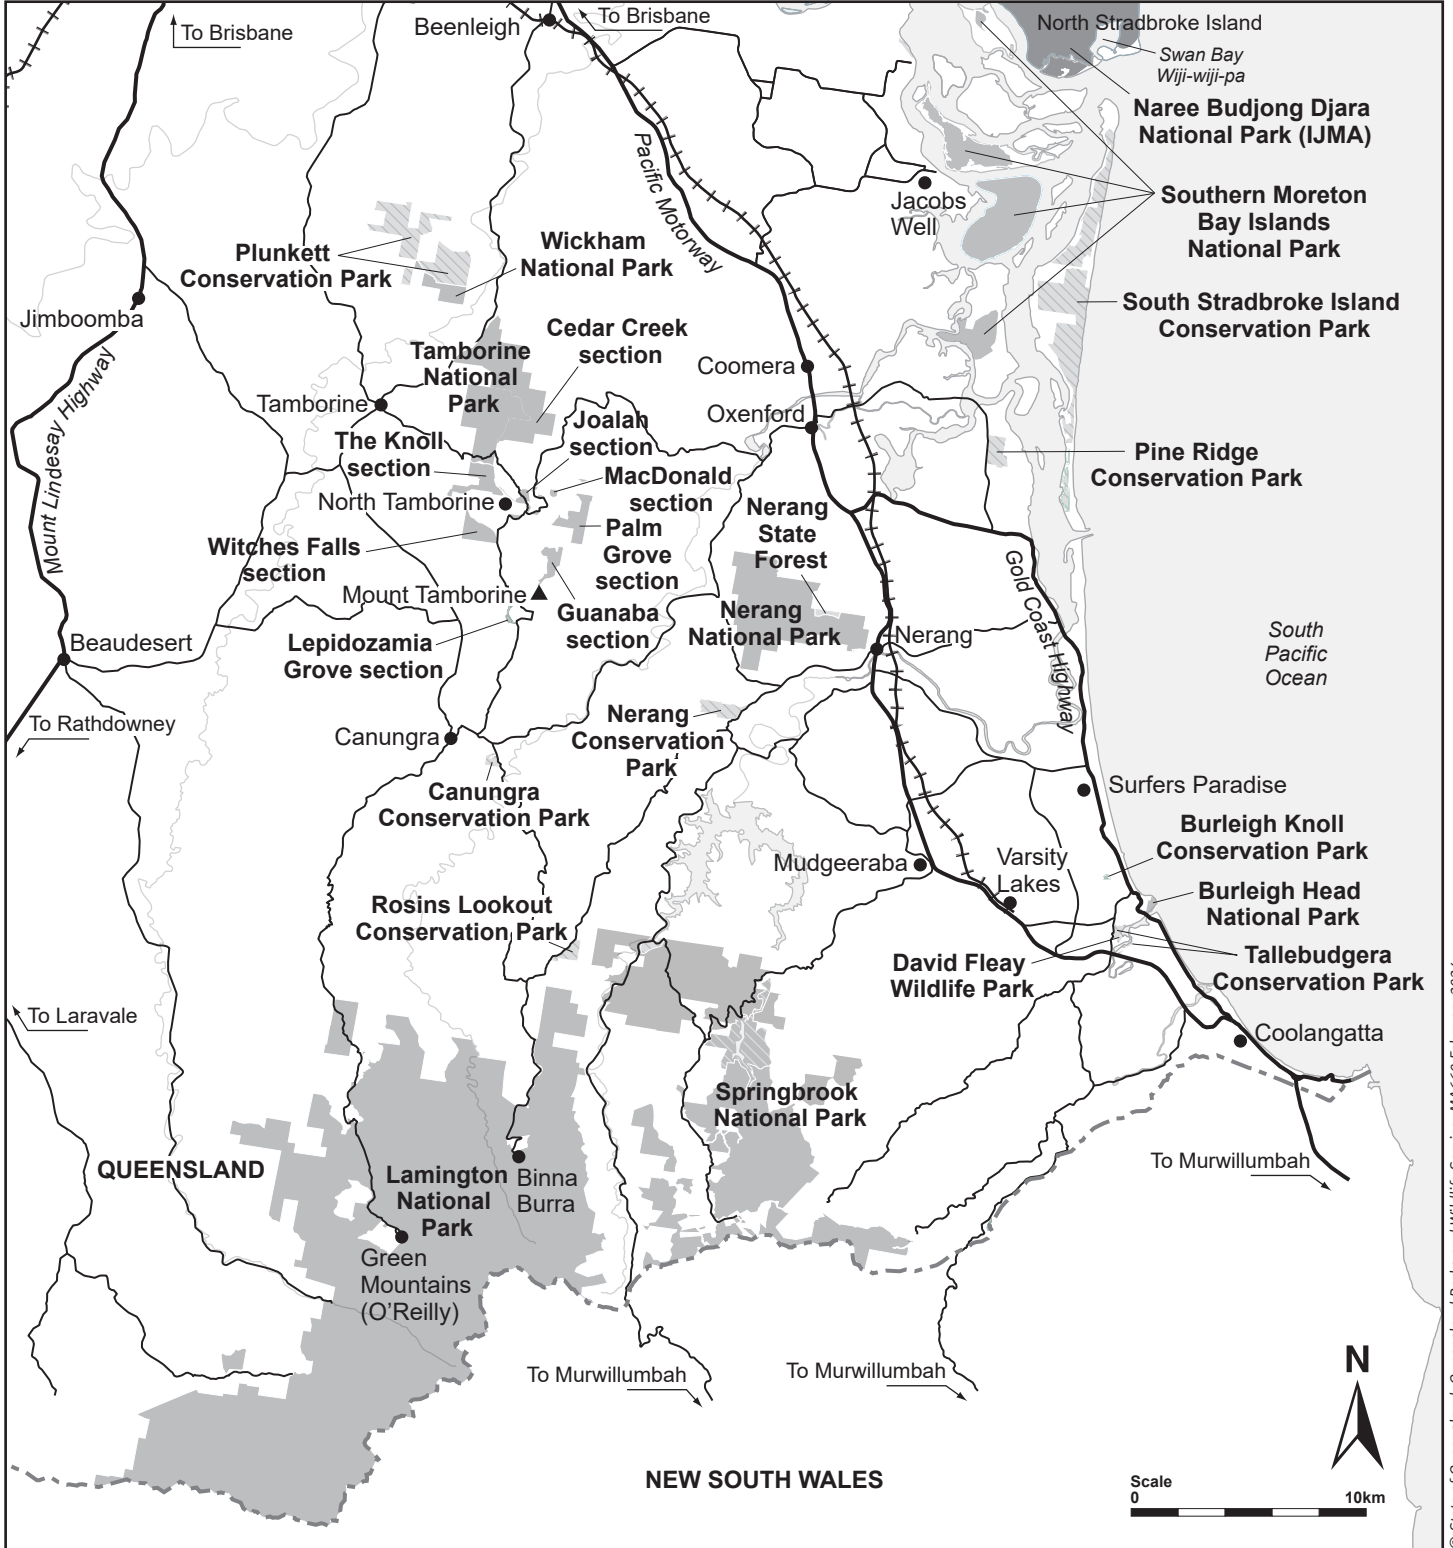

Gold Coast and hinterland parks map

© State of Queensland. Queensland Parks and Wildlife Service. MA660 February 2024

Legend					
	National park		SEQ Water reserve		Major sealed road
	National park (IJMA)		Water		Railway
	State forest		Waterway		State border
	Conservation park		Highway		Town