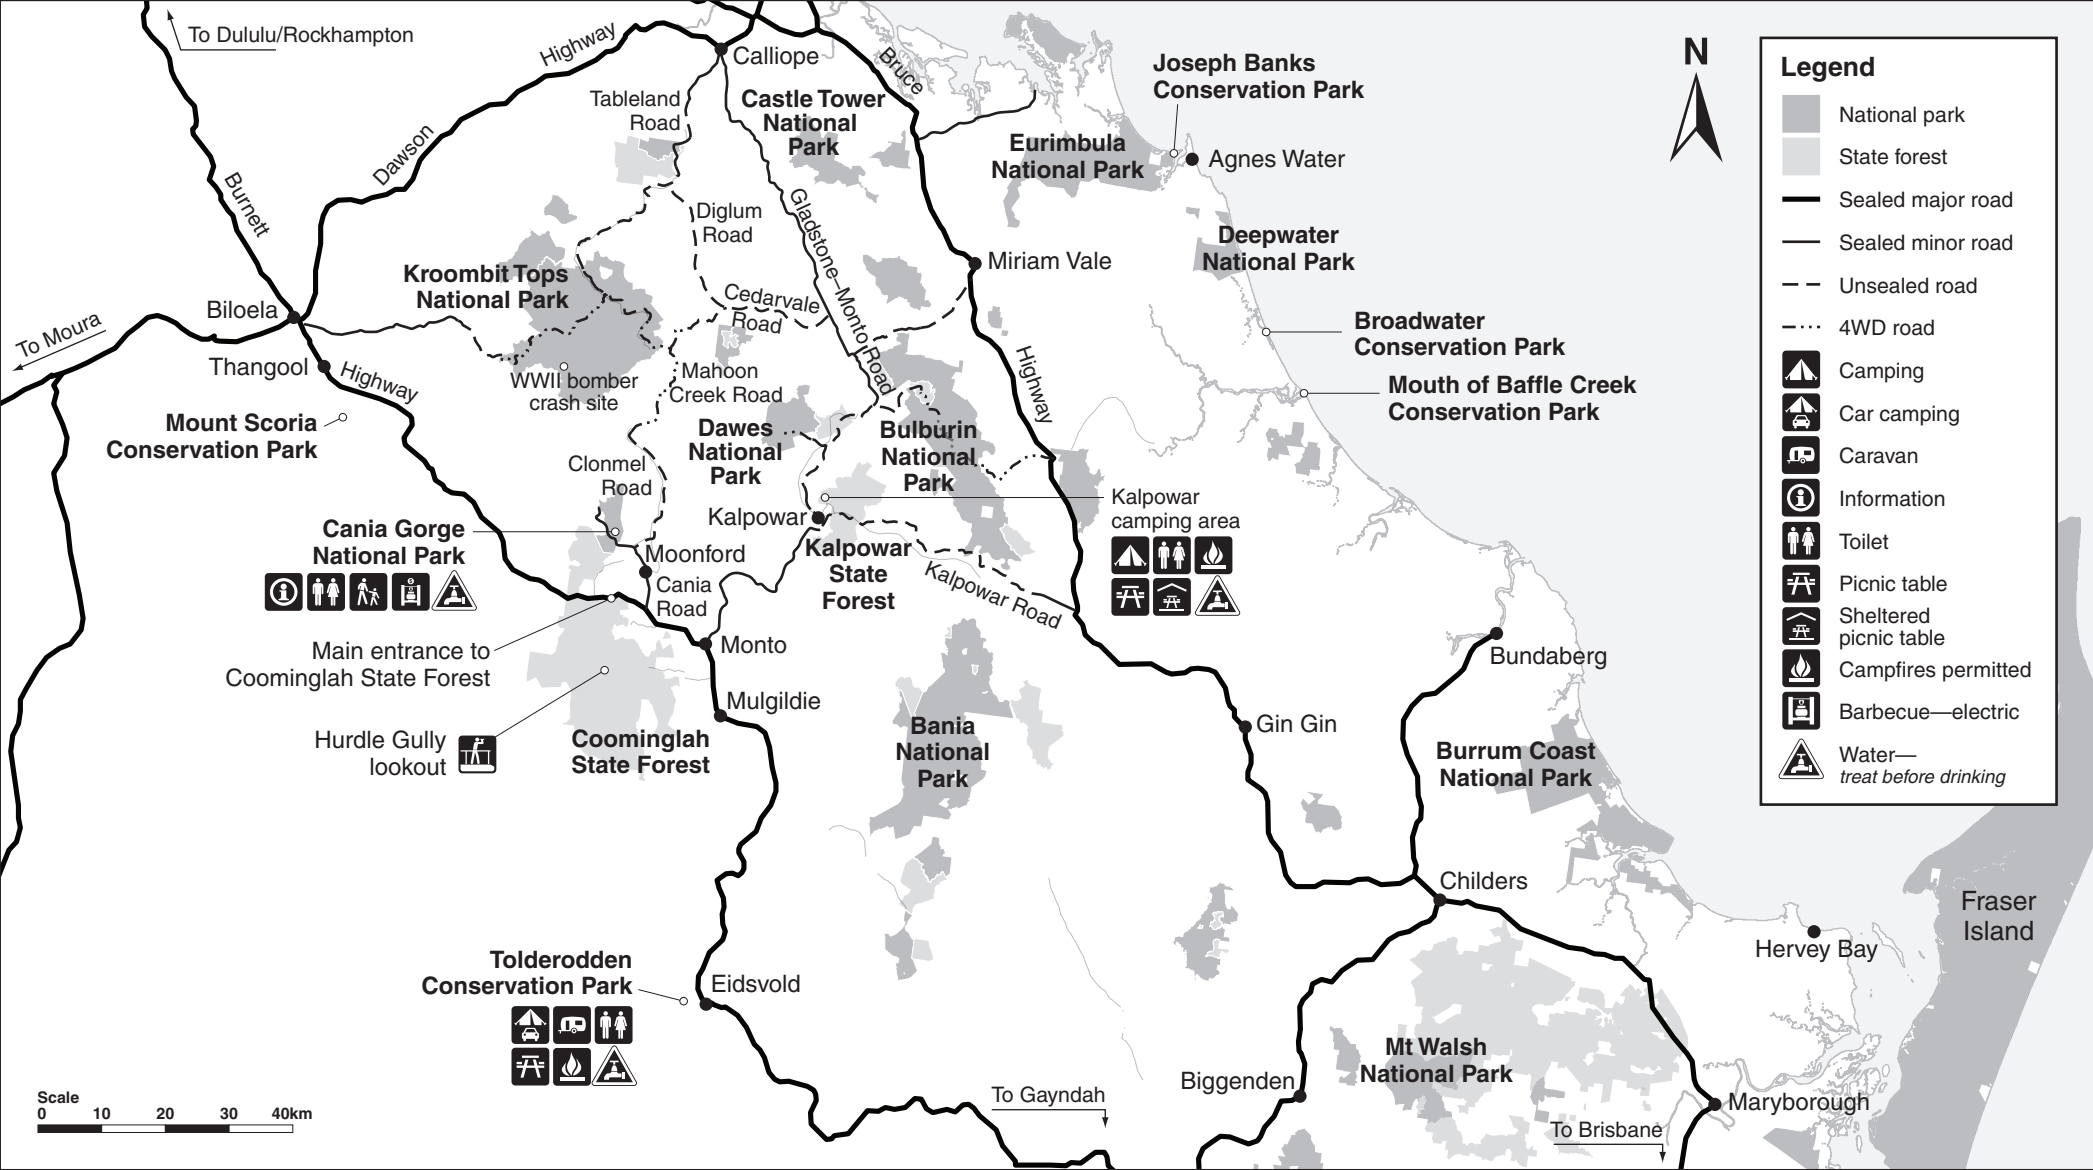

# Parks of Monto and surrounds map

## Locality map

© State of Queensland. Queensland Parks and Wildlife Service. MA740 April 2020