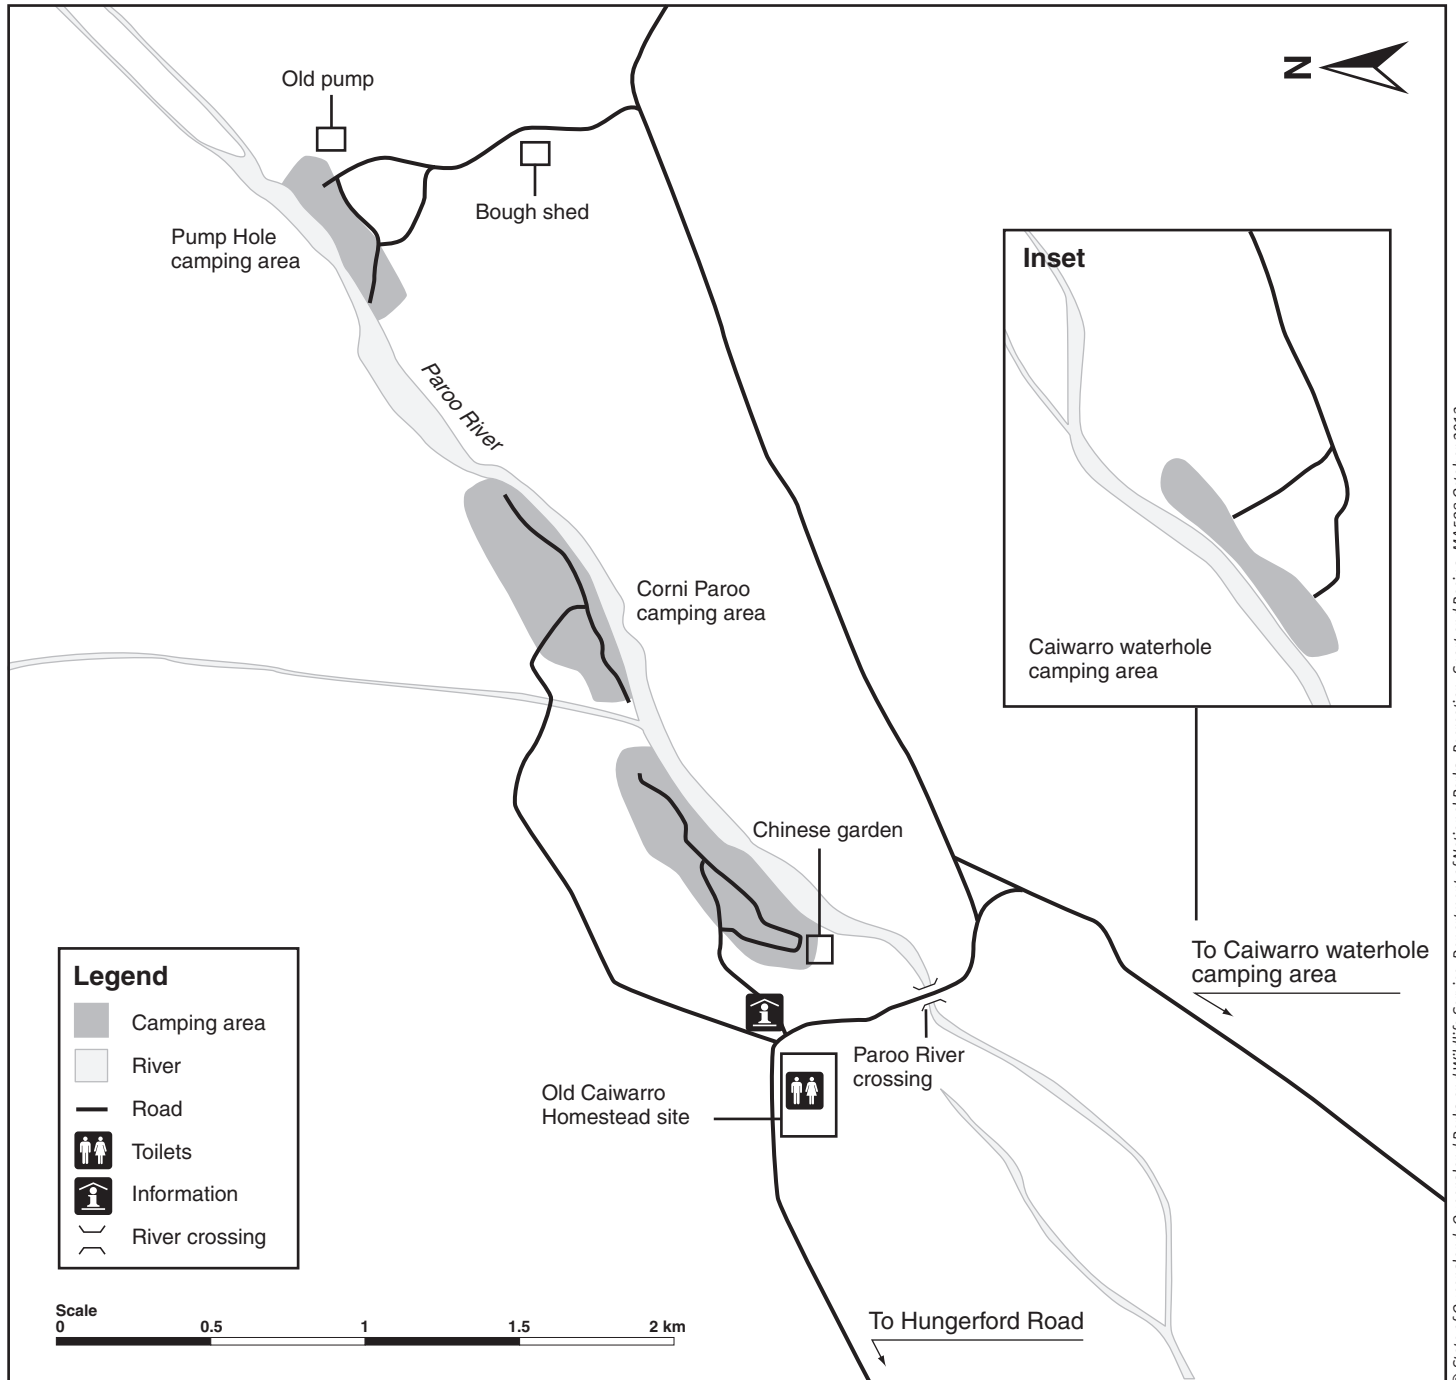

Corni Paroo/Caiwarro remote campsites map

Currawinya National Park

© State of Queensland. Queensland Parks and Wildlife Service, Department of National Parks, Recreation, Sport and Racing. MA598 October 2012