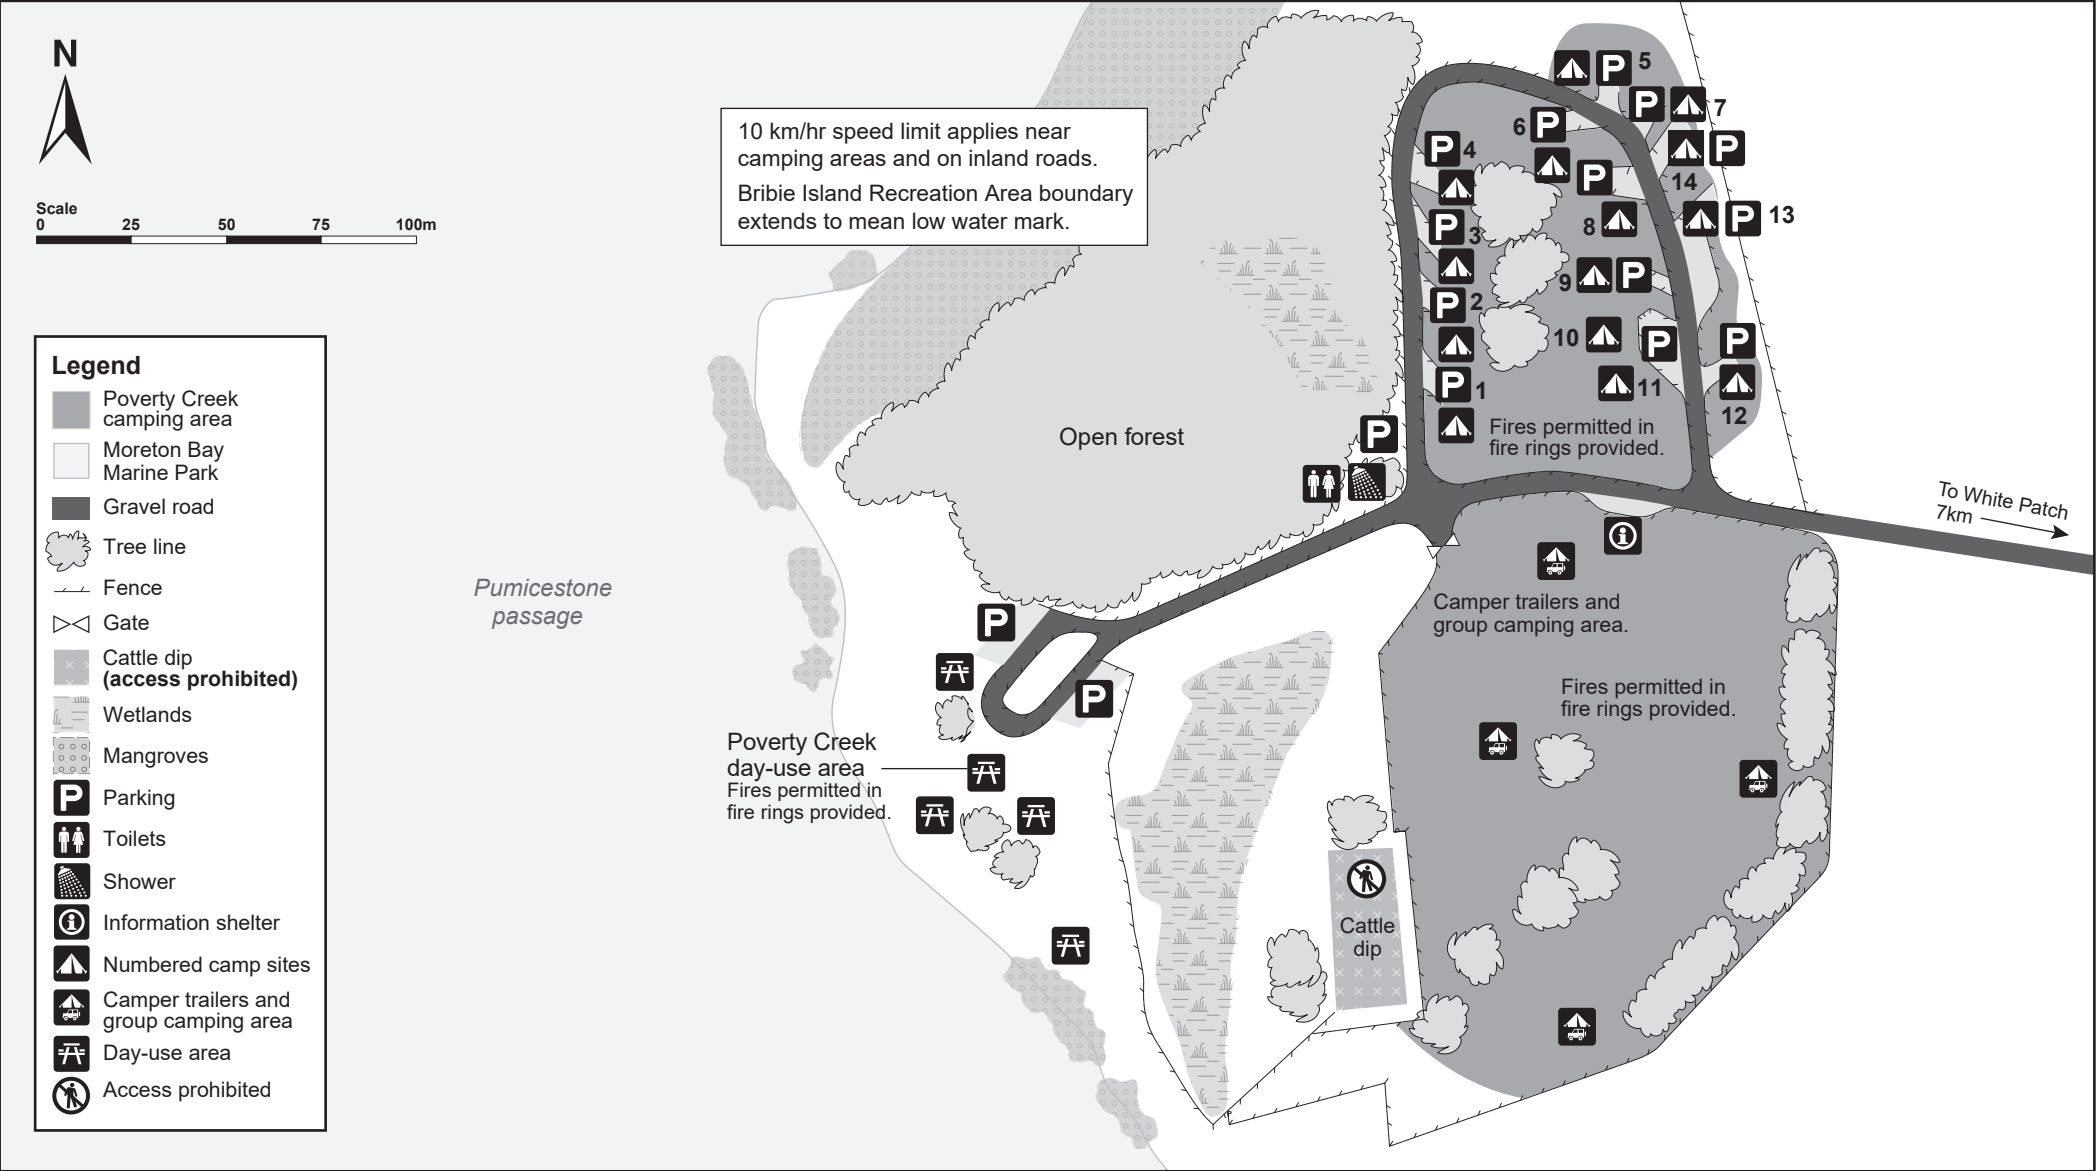

# Poverty Creek camping area map

Bribie Island Recreation Area

© State of Queensland. Queensland Parks and Wildlife Service. MA288 July 2023