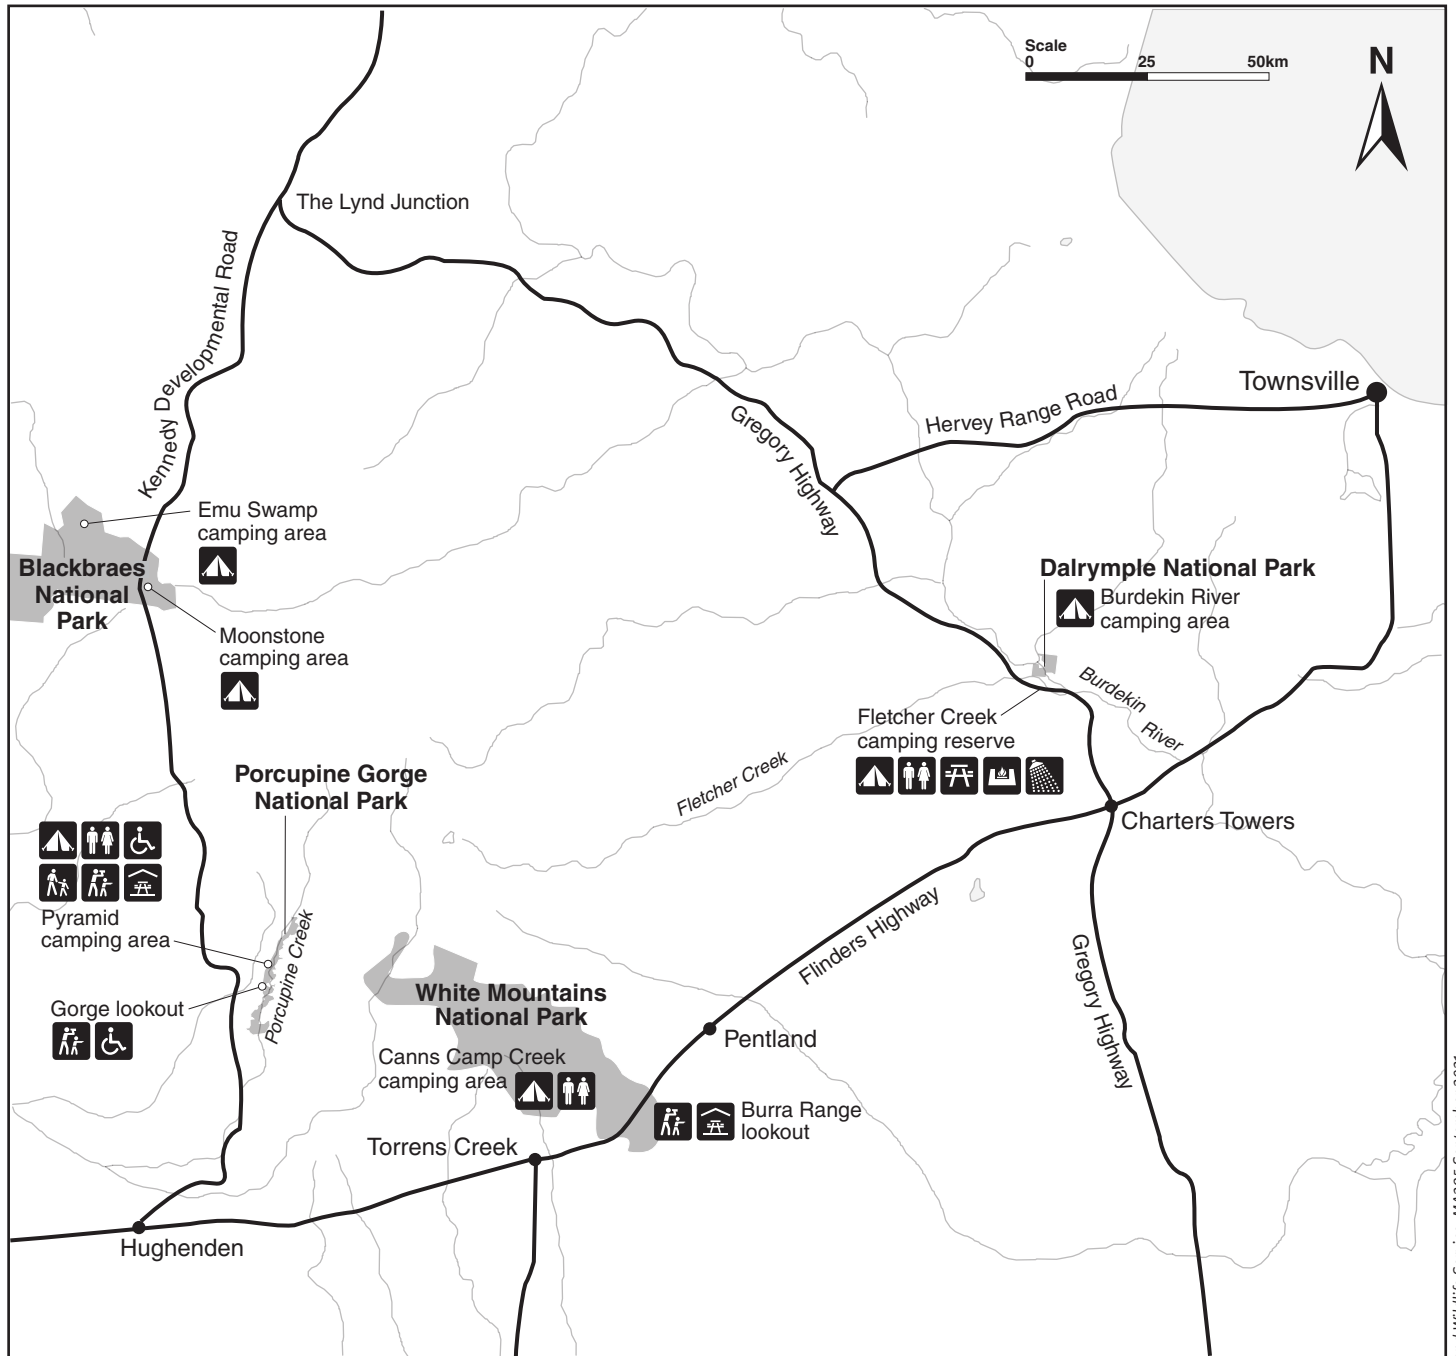

National Parks on the North Queensland Overlanders Way map

Legend			
	National park		Camping
	Water		Toilets
	Waterways		Wheelchair access
	Road		Walking track
			Viewpoint
			Picnic area
			Sheltered picnic area
			Open fireplace
			Shower

© State of Queensland. Queensland Parks and Wildlife Service. MA295 September 2021