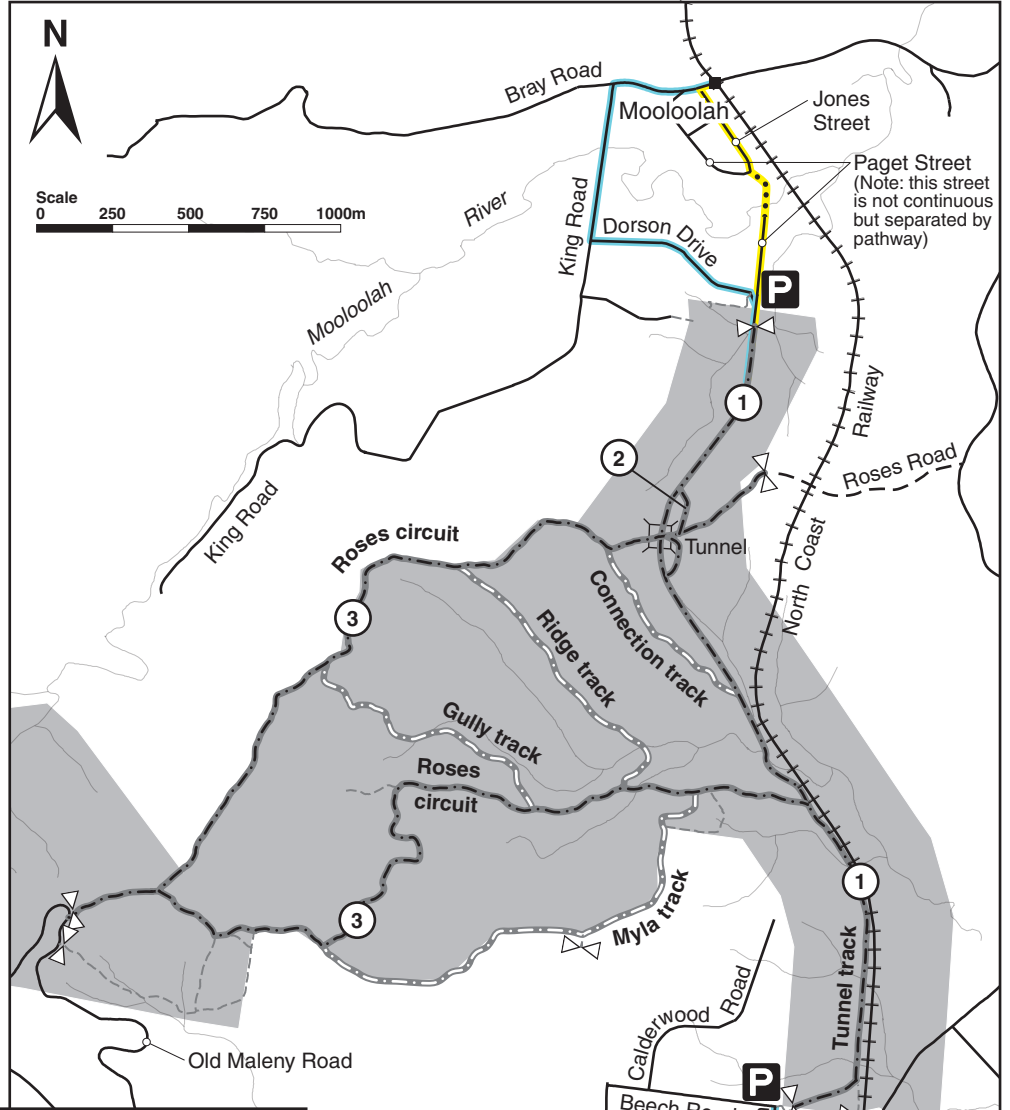

Dularcha National Park map

Legend

- National park
- Major road
- Minor road
- Gravel road

Shared trails

- Horses, mountain bikes, walkers
- 1 Tunnel track
- 2 Tunnel bypass track
- 3 Roses circuit
- Mountain bikes, walkers only
- Walk from train station to national park
- Road access to national park
- Management use only
- River
- Railway line
- Train station
- Gate
- Tunnel
- P Parking area

© State of Queensland, Queensland Parks and Wildlife Service, MA667 July 2022