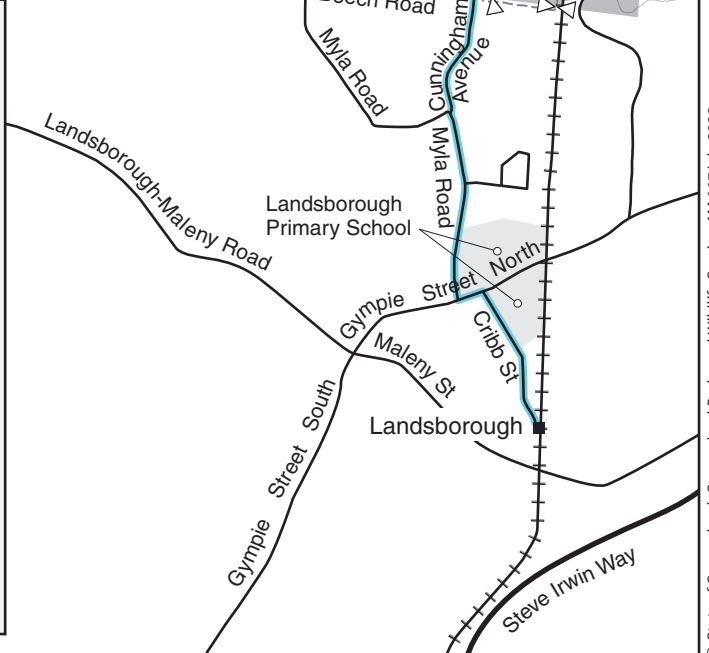

Dularcha National Park map

Legend

- National park
- Major road
- Minor road
- Gravel road

Shared trails

- Horses, mountain bikes, walkers
- 1 Tunnel track
- 2 Tunnel bypass track
- 3 Roses circuit
- Mountain bikes, walkers only
- Walk from train station to national park
- Road access to national park
- Management use only
- River
- Railway line
- Train station
- Gate
- Tunnel
- P Parking area