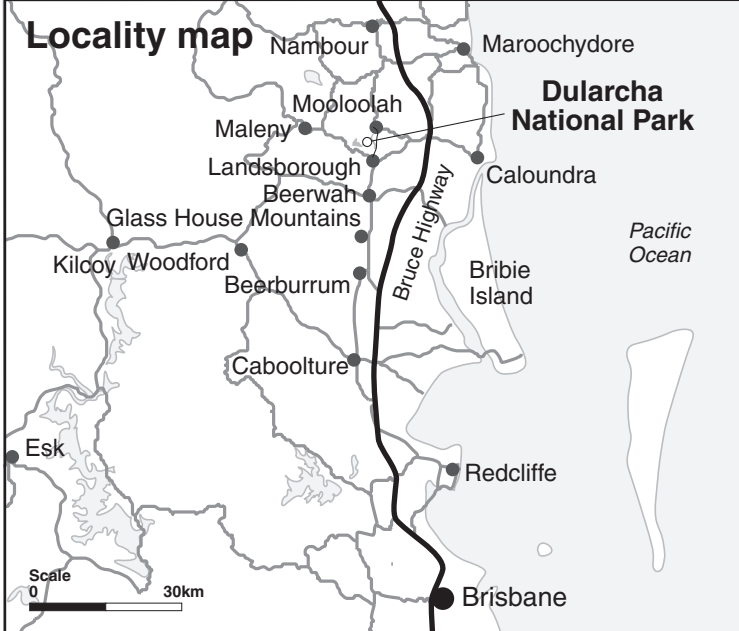

Dularcha National Park map

Legend

- National park
- Major road
- Minor road
- Gravel road

Shared trails

- Horses, mountain bikes, walkers
- 1 Tunnel track
- 2 Tunnel bypass track
- 3 Roses circuit
- Mountain bikes, walkers only
- Walk from train station to national park
- Road access to national park
- Management use only
- River
- Railway line
- Train station
- Gate
- Tunnel
- P Parking area

© State of Queensland, Queensland Parks and Wildlife Service, MA667 July 2022