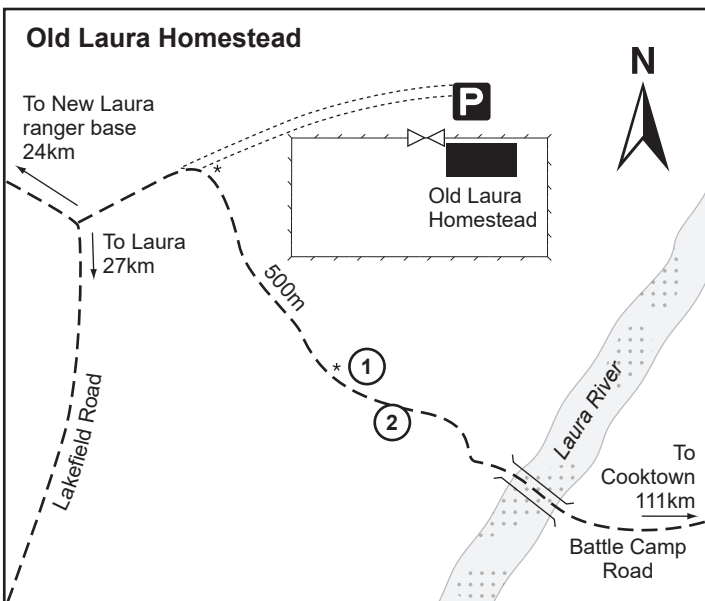

Southern camping areas map

Rinyirru (Lakefield) National Park (CYPAL)

Warning: crocodiles can occur in the creeks, rivers, swamps, waterholes and along beaches of this park. Crocodiles are dangerous and attacks can be fatal. Always Be Crocwise in croc country.

Legend

	Body of water		4WD track		* Distance marker
	Deep waterhole		Causeway		Ranger base
	Sandbar		Gate		P Parking
	Swamp		Fence		1 Camp site
	Steep bank		4 Camp site (commercial operator)		
	Major unsealed road				

Maps not to scale