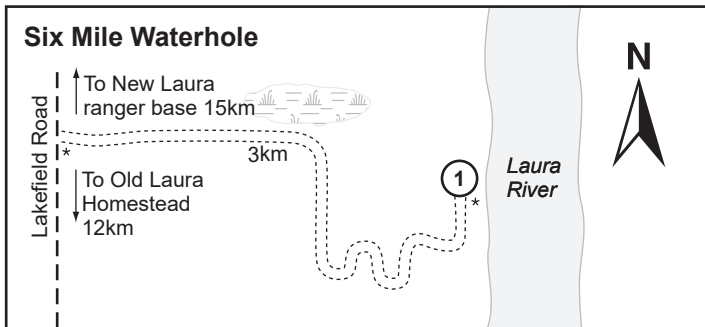

Southern camping areas map

Rinyirru (Lakefield) National Park (CYPAL)

Warning: crocodiles can occur in the creeks, rivers, swamps, waterholes and along beaches of this park. Crocodiles are dangerous and attacks can be fatal. Always Be Crocwise in croc country.

Legend

	Body of water		4WD track		* Distance marker
	Deep waterhole		Causeway		Ranger base
	Sandbar		Gate		P Parking
	Swamp		Fence		1 Camp site
	Steep bank		4 Camp site (commercial operator)		
	Major unsealed road				

Maps not to scale