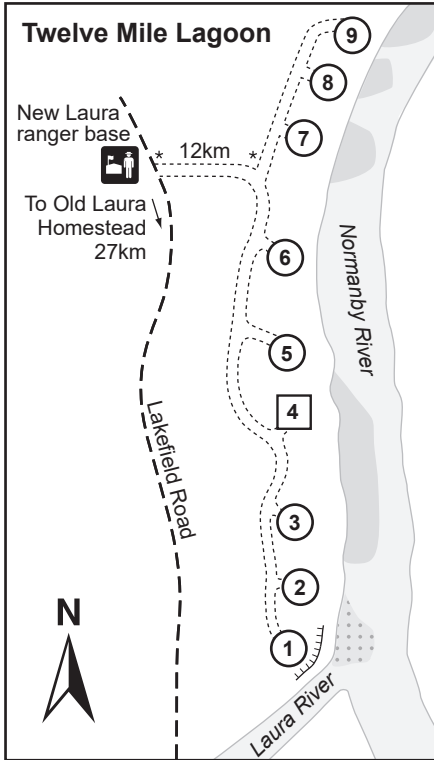

Southern camping areas map

Rinyirru (Lakefield) National Park (CYPAL)

Warning: crocodiles can occur in the creeks, rivers, swamps, waterholes and along beaches of this park. Crocodiles are dangerous and attacks can be fatal. Always Be Crocwise in croc country.

Legend

	Body of water		4WD track		* Distance marker
	Deep waterhole		Causeway		Ranger base
	Sandbar		Gate		P Parking
	Swamp		Fence		1 Camp site
	Steep bank		4 Camp site (commercial operator)		
	Major unsealed road				

Maps not to scale