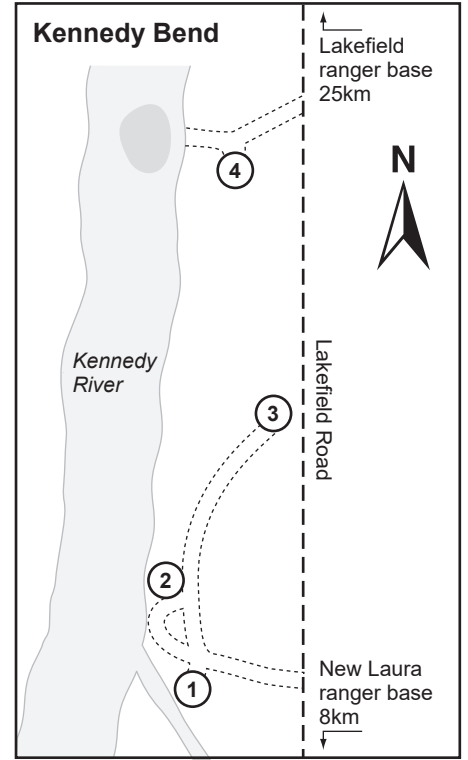

Southern camping areas map

Rinyirru (Lakefield) National Park (CYPAL)

Warning: crocodiles can occur in the creeks, rivers, swamps, waterholes and along beaches of this park. Crocodiles are dangerous and attacks can be fatal. Always Be Crocwise in croc country.

Legend

	Body of water		4WD track		* Distance marker
	Deep waterhole		Causeway		Ranger base
	Sandbar		Gate		P Parking
	Swamp		Fence		1 Camp site
	Steep bank		4 Camp site (commercial operator)		
	Major unsealed road				

Maps not to scale