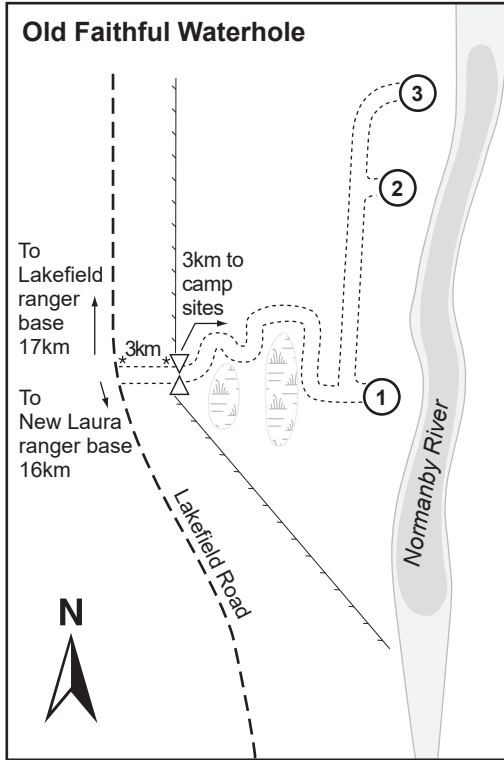

Southern camping areas map

Rinyirru (Lakefield) National Park (CYPAL)

Warning: crocodiles can occur in the creeks, rivers, swamps, waterholes and along beaches of this park. Crocodiles are dangerous and attacks can be fatal. Always Be Crocwise in croc country.

Legend

	Body of water		4WD track		* Distance marker
	Deep waterhole		Causeway		Ranger base
	Sandbar		Gate		P Parking
	Swamp		Fence		1 Camp site
	Steep bank		4 Camp site (commercial operator)		
	Major unsealed road				

Maps not to scale