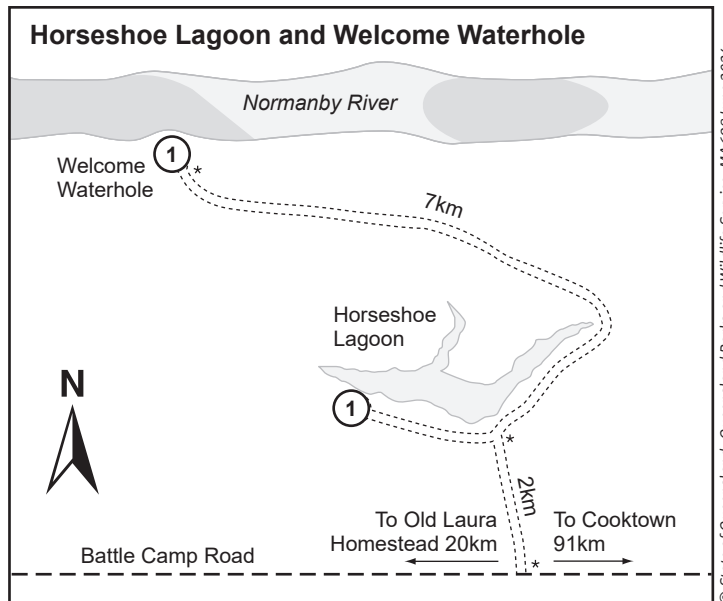

Southern camping areas map

Rinyirru (Lakefield) National Park (CYPAL)

Warning: crocodiles can occur in the creeks, rivers, swamps, waterholes and along beaches of this park. Crocodiles are dangerous and attacks can be fatal. Always Be Crocwise in croc country.

Legend

	Body of water		4WD track		* Distance marker
	Deep waterhole		Causeway		Ranger base
	Sandbar		Gate		P Parking
	Swamp		Fence		1 Camp site
	Steep bank		4 Camp site (commercial operator)		
	Major unsealed road				

Maps not to scale