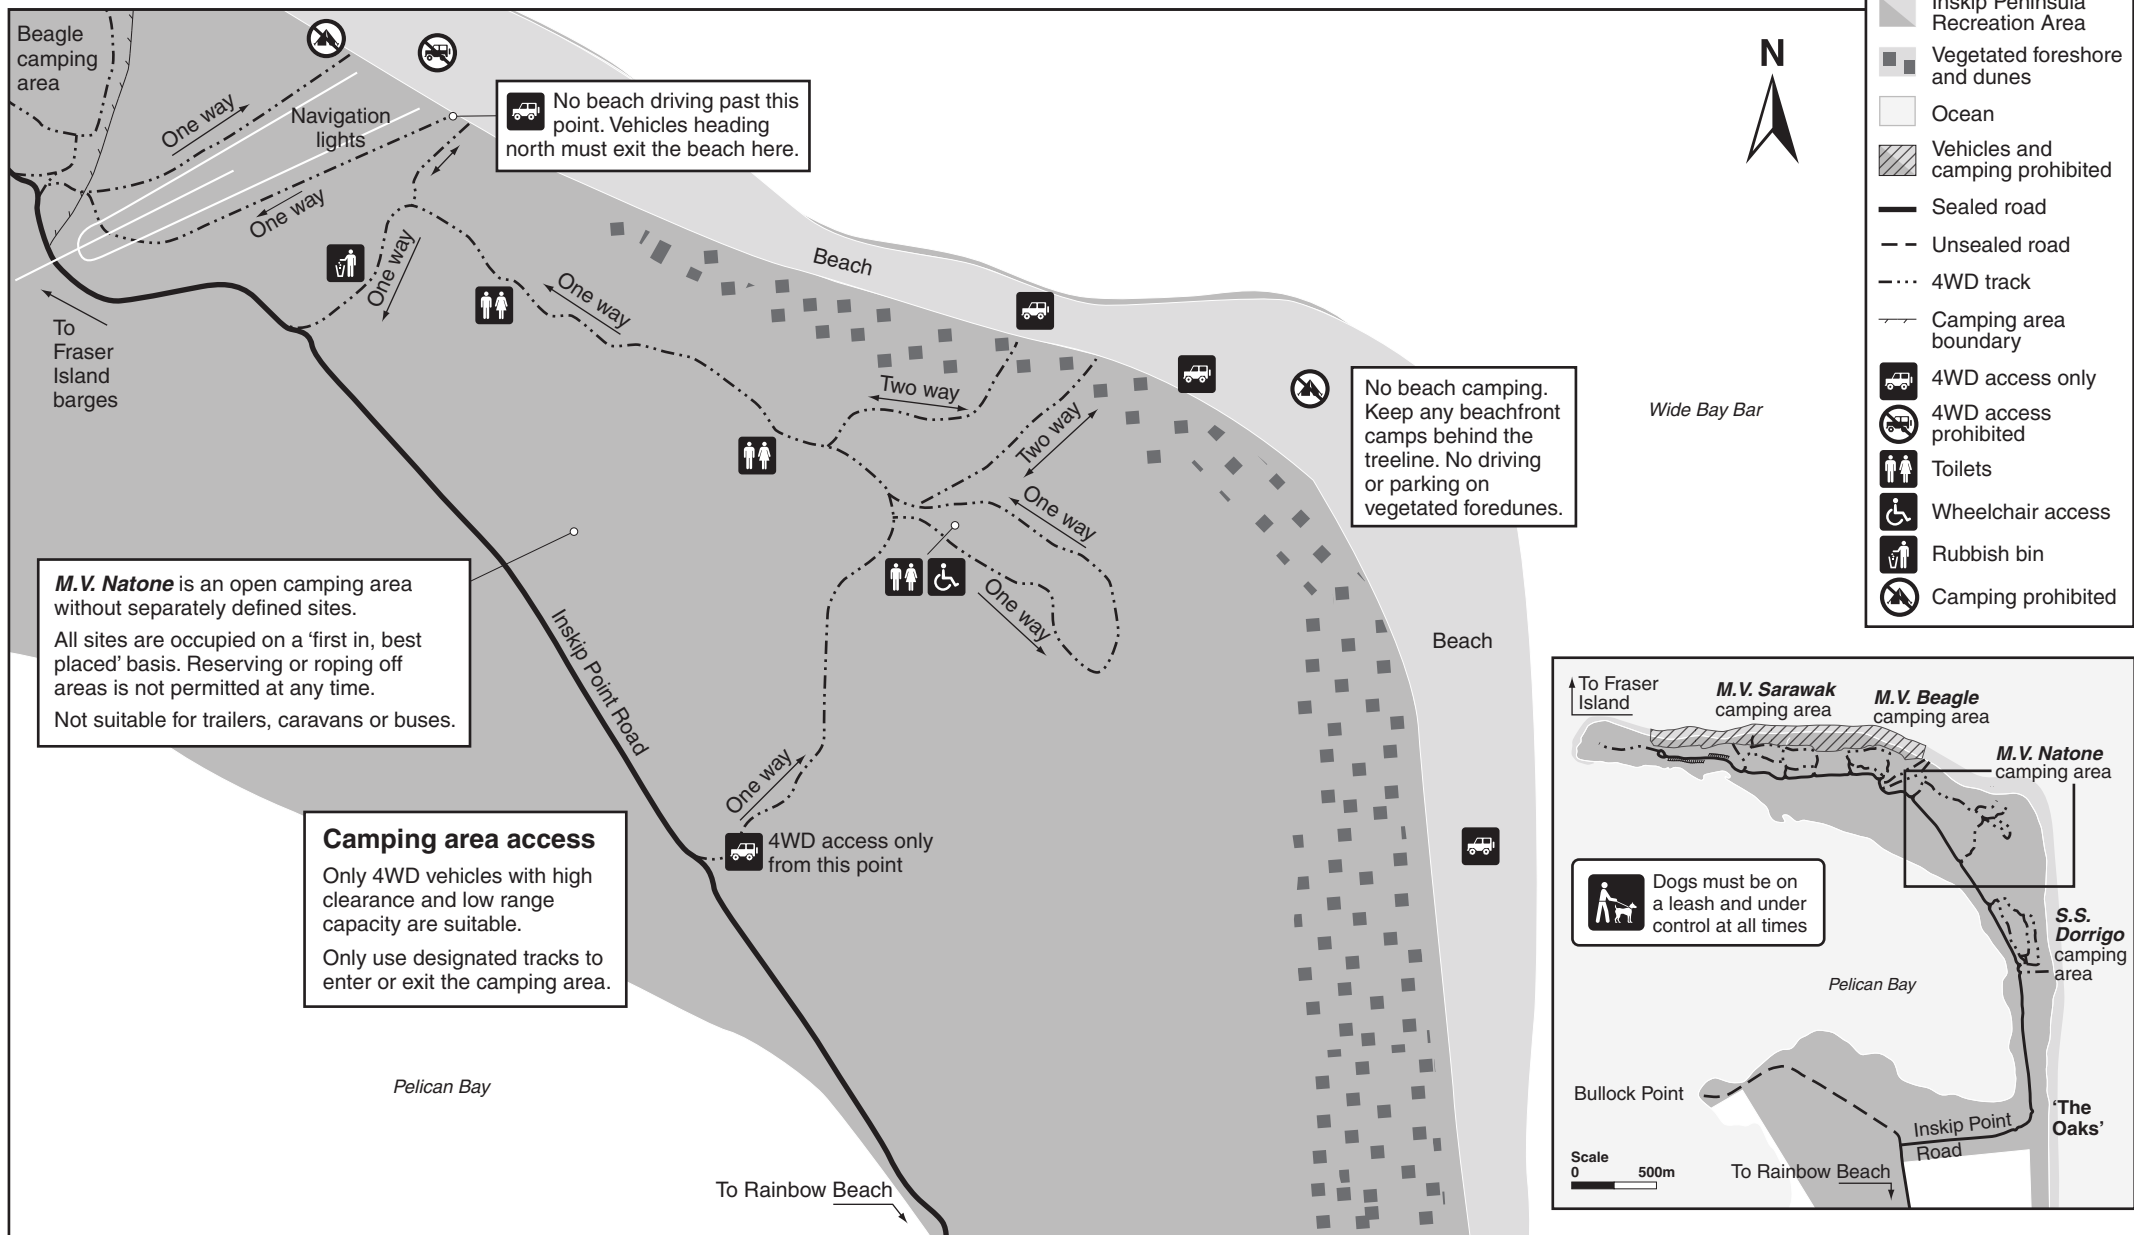

M.V. Natone camping area map

Inskip Peninsula Recreation Area

Legend

- Inskip Peninsula Recreation Area
- Vegetated foreshore and dunes
- Ocean
- Vehicles and camping prohibited
- Sealed road
- Unsealed road
- 4WD track
- Camping area boundary
- 4WD access only
- 4WD access prohibited
- Toilets
- Wheelchair access
- Rubbish bin
- Camping prohibited