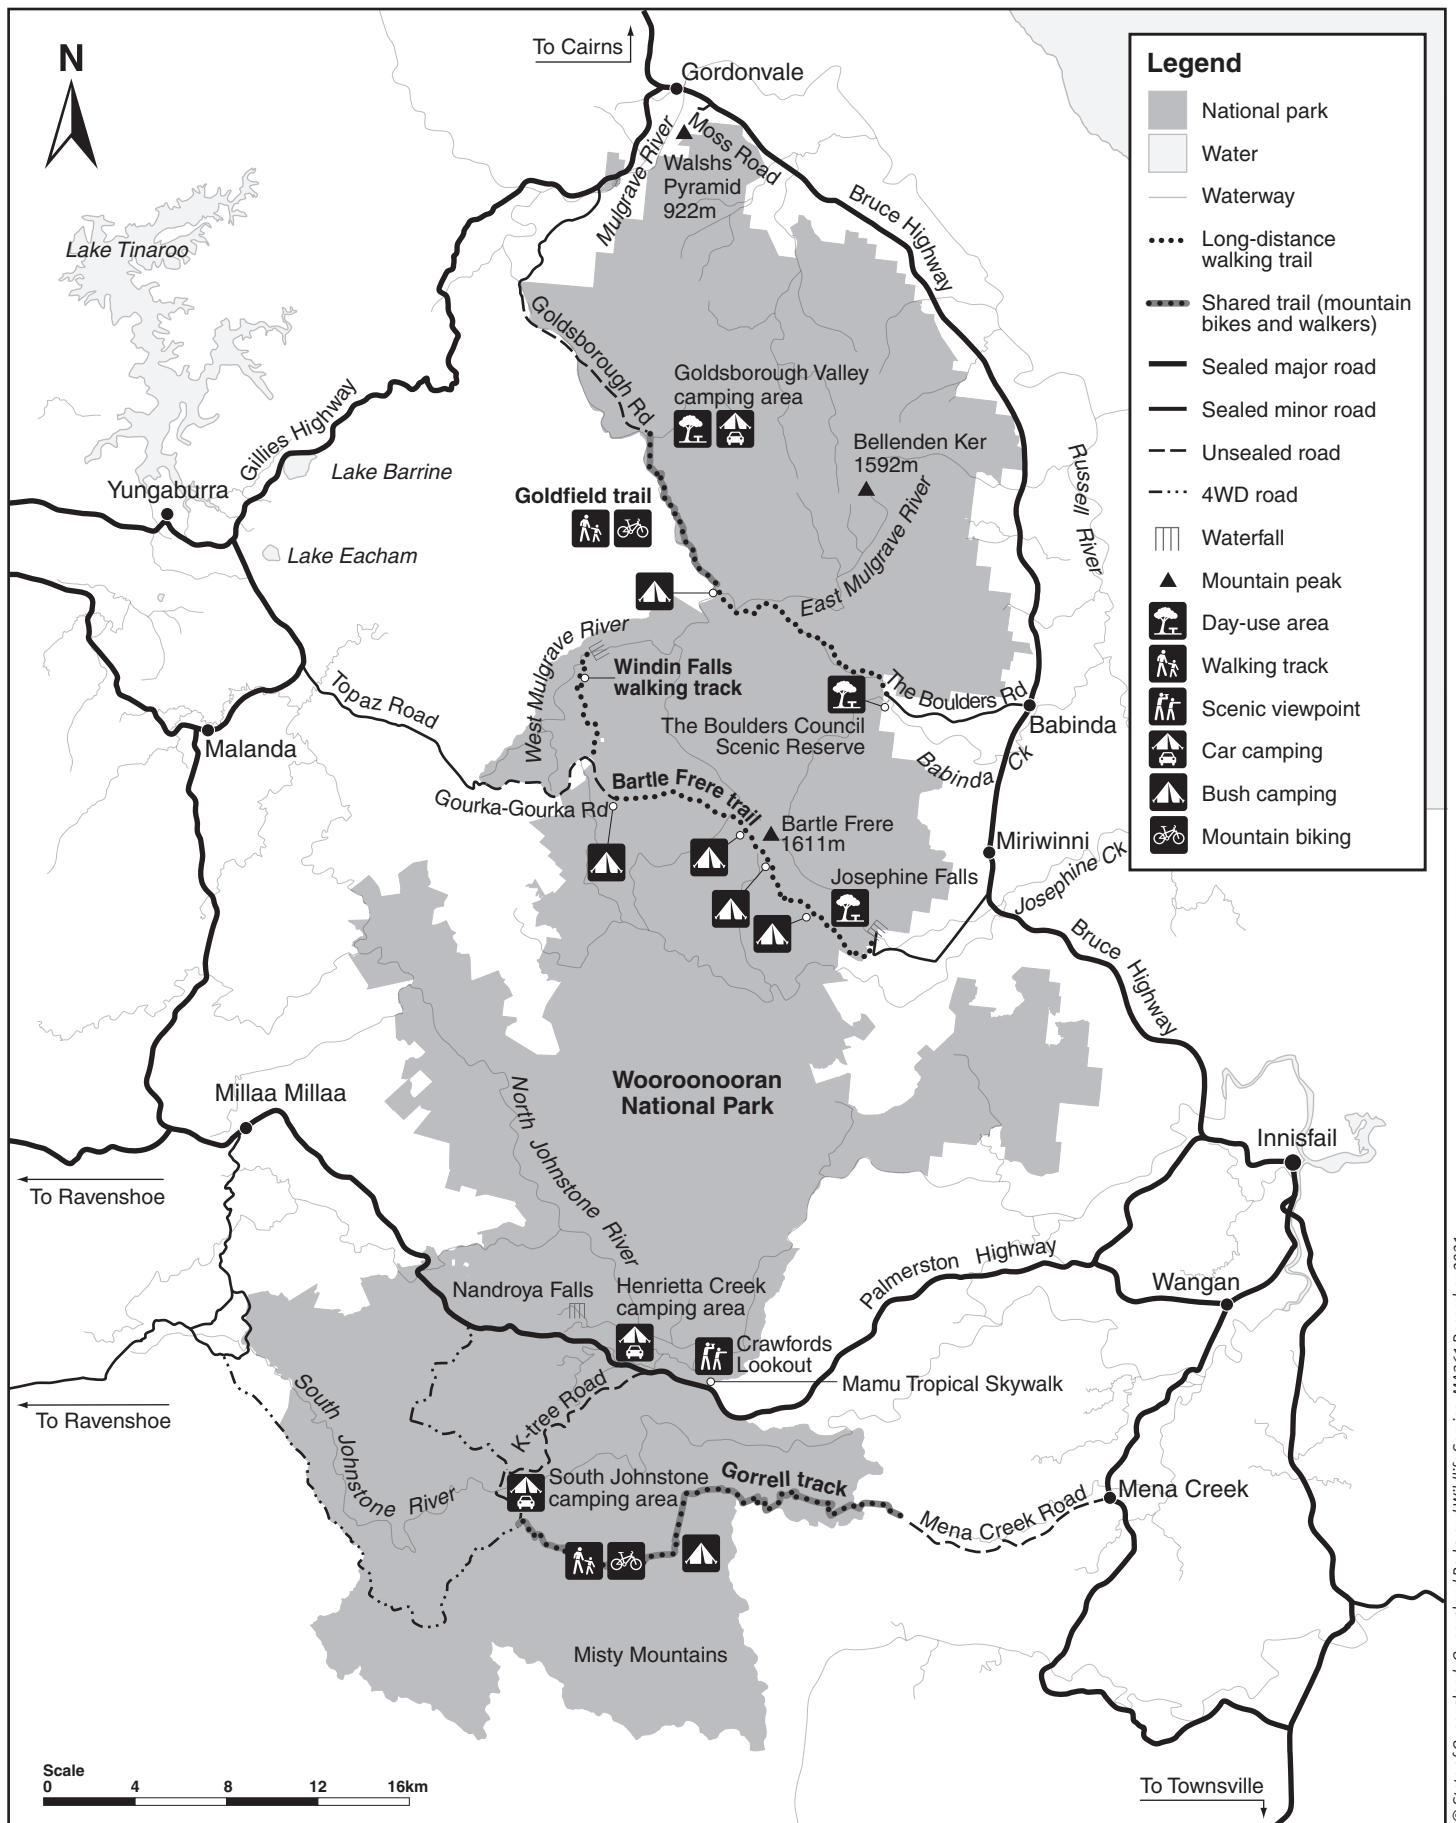

# Wooroonooran National Park map

© State of Queensland. Queensland Parks and Wildlife Service. MA361 December 2021