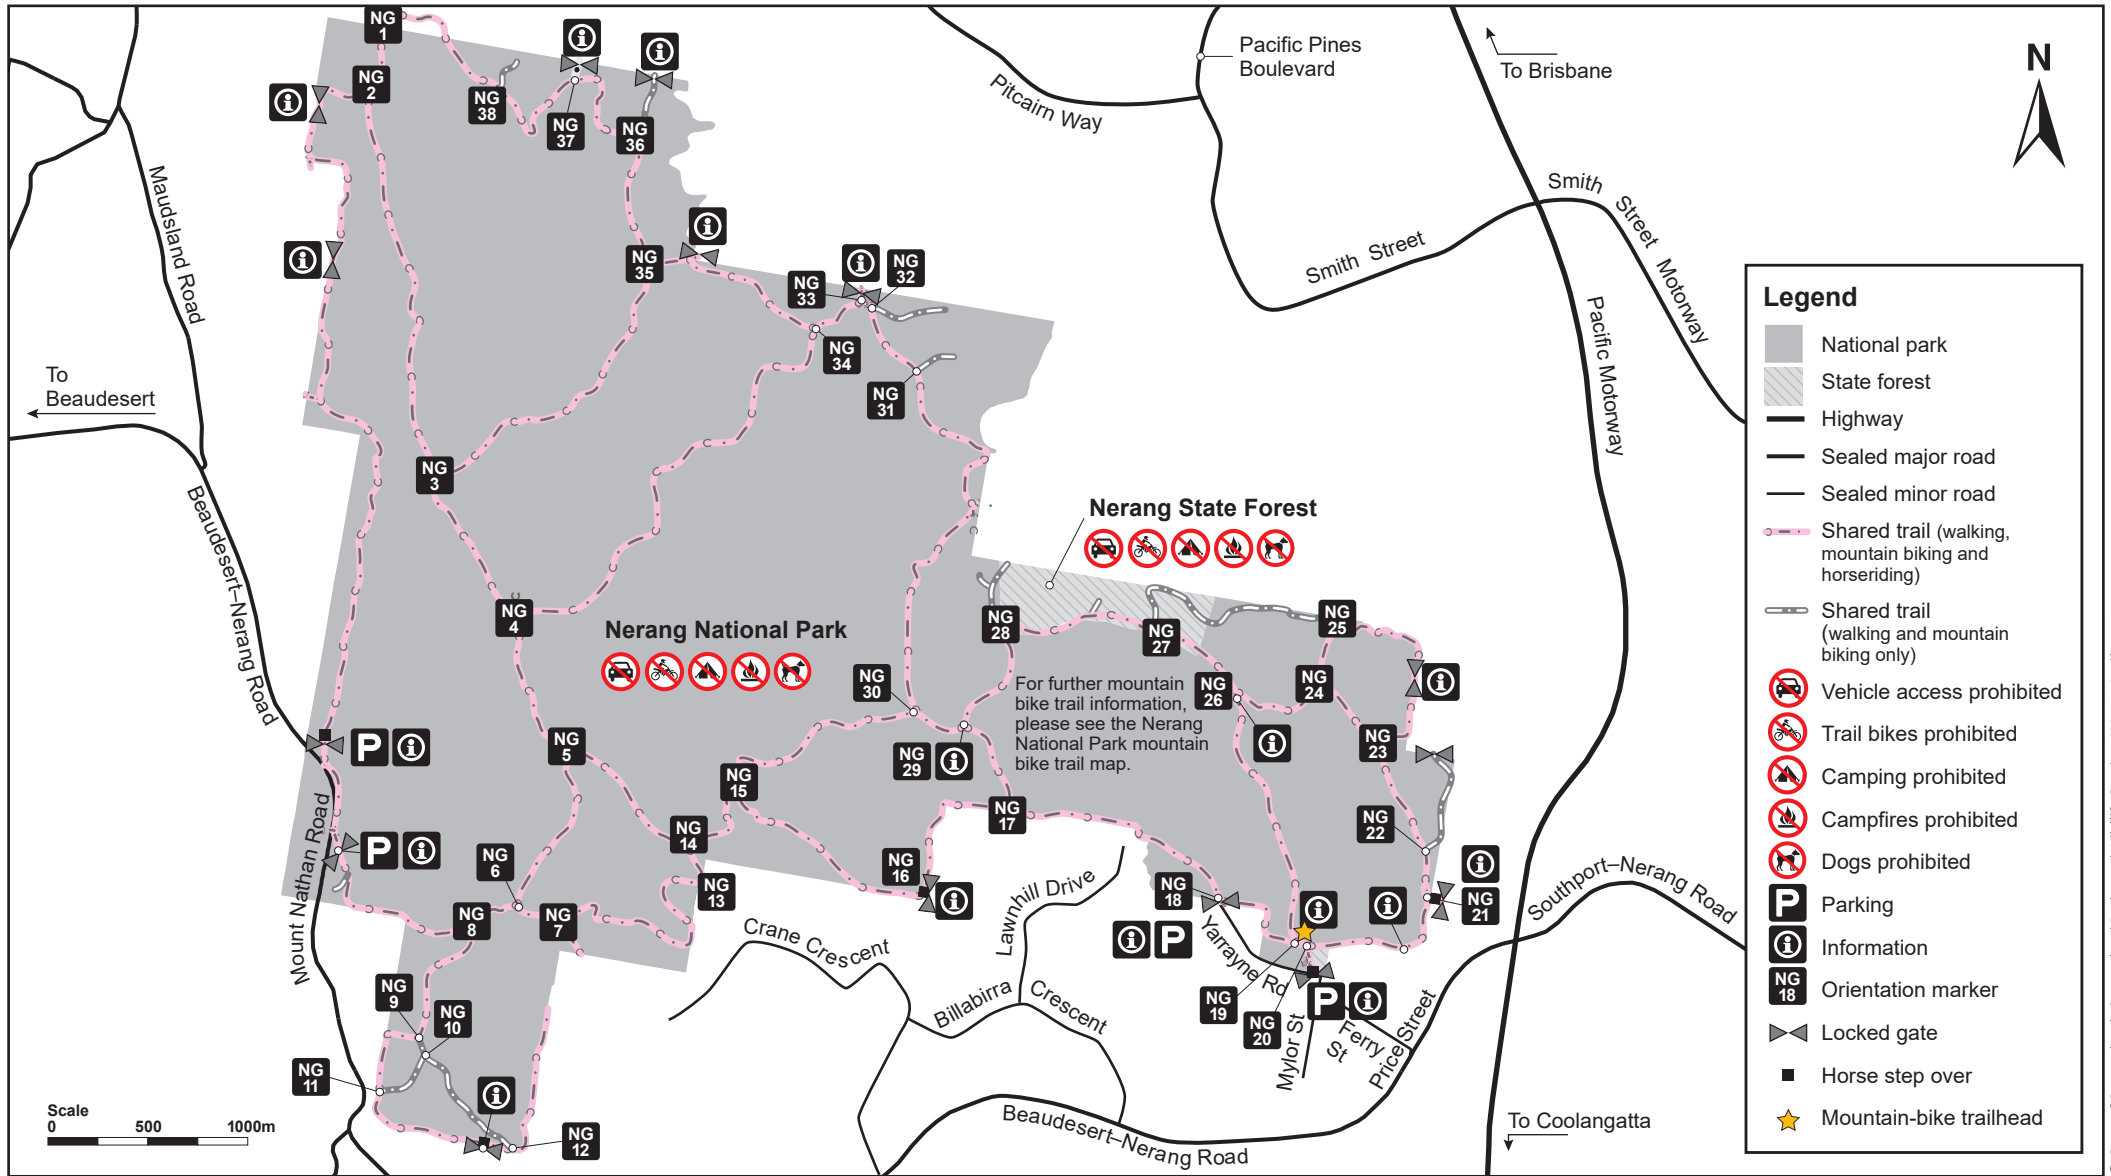

Nerang National Park map

© State of Queensland. Queensland Parks and Wildlife Service. MA686 April 2024