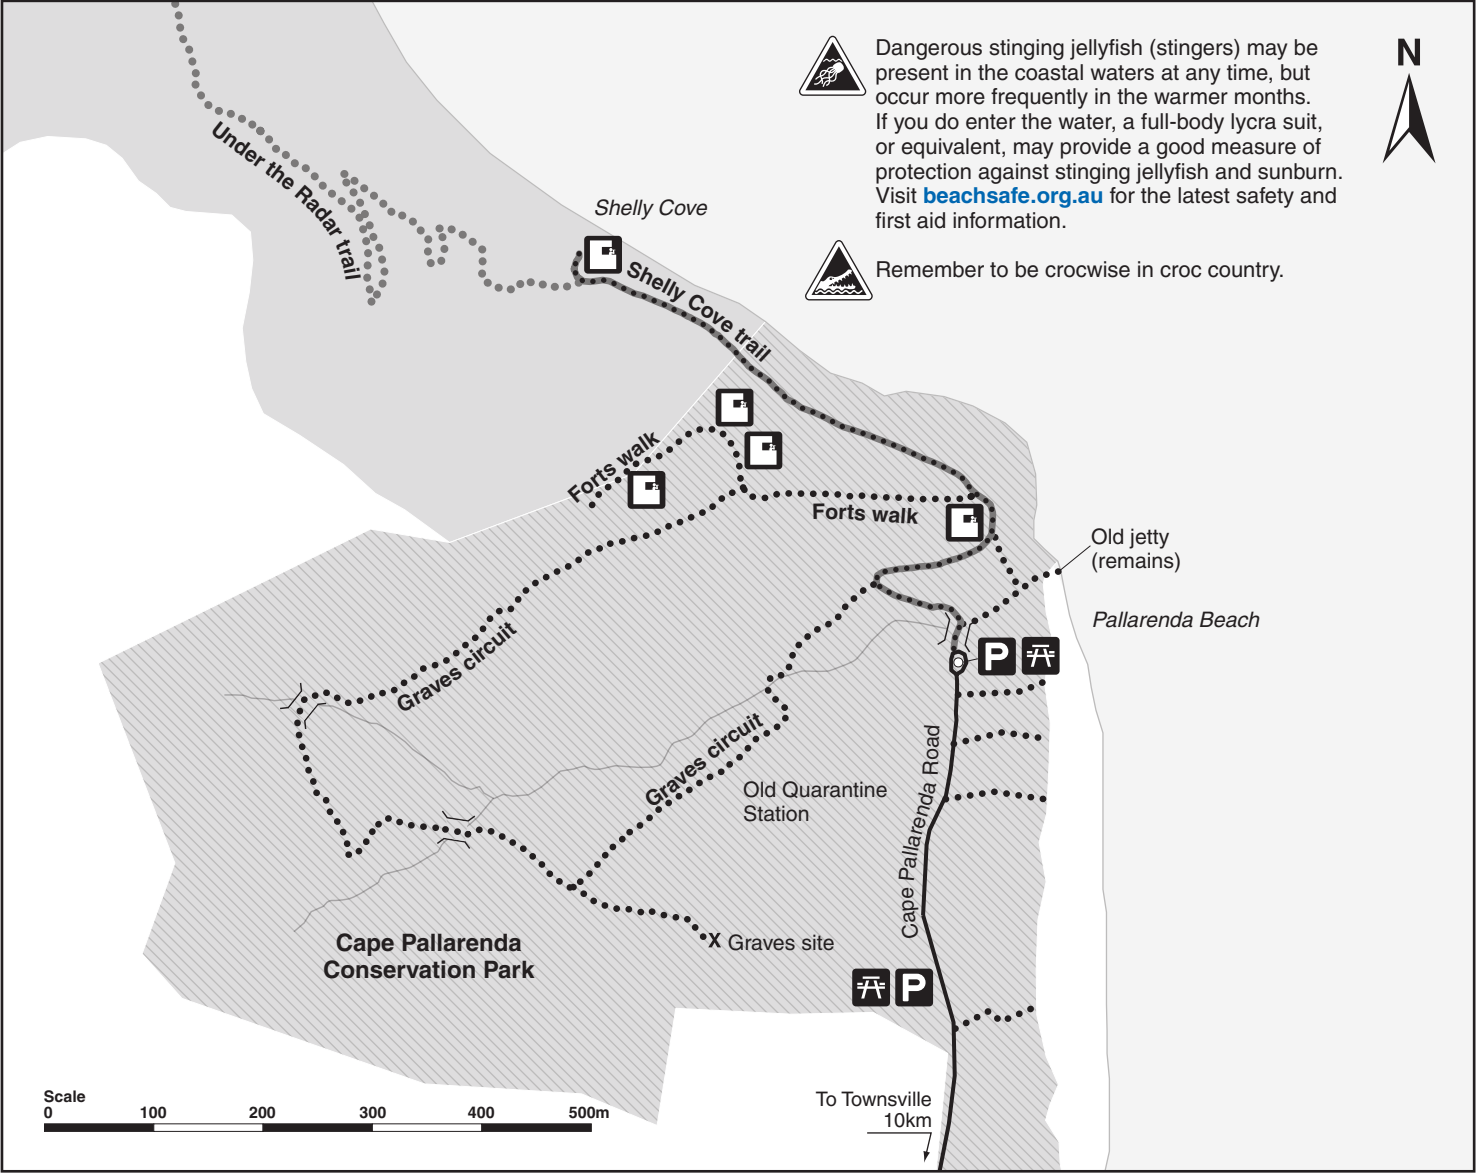

Cape Pallarenda Conservation Park map

© State of Queensland. Queensland Parks and Wildlife Service. MA561 April 2022