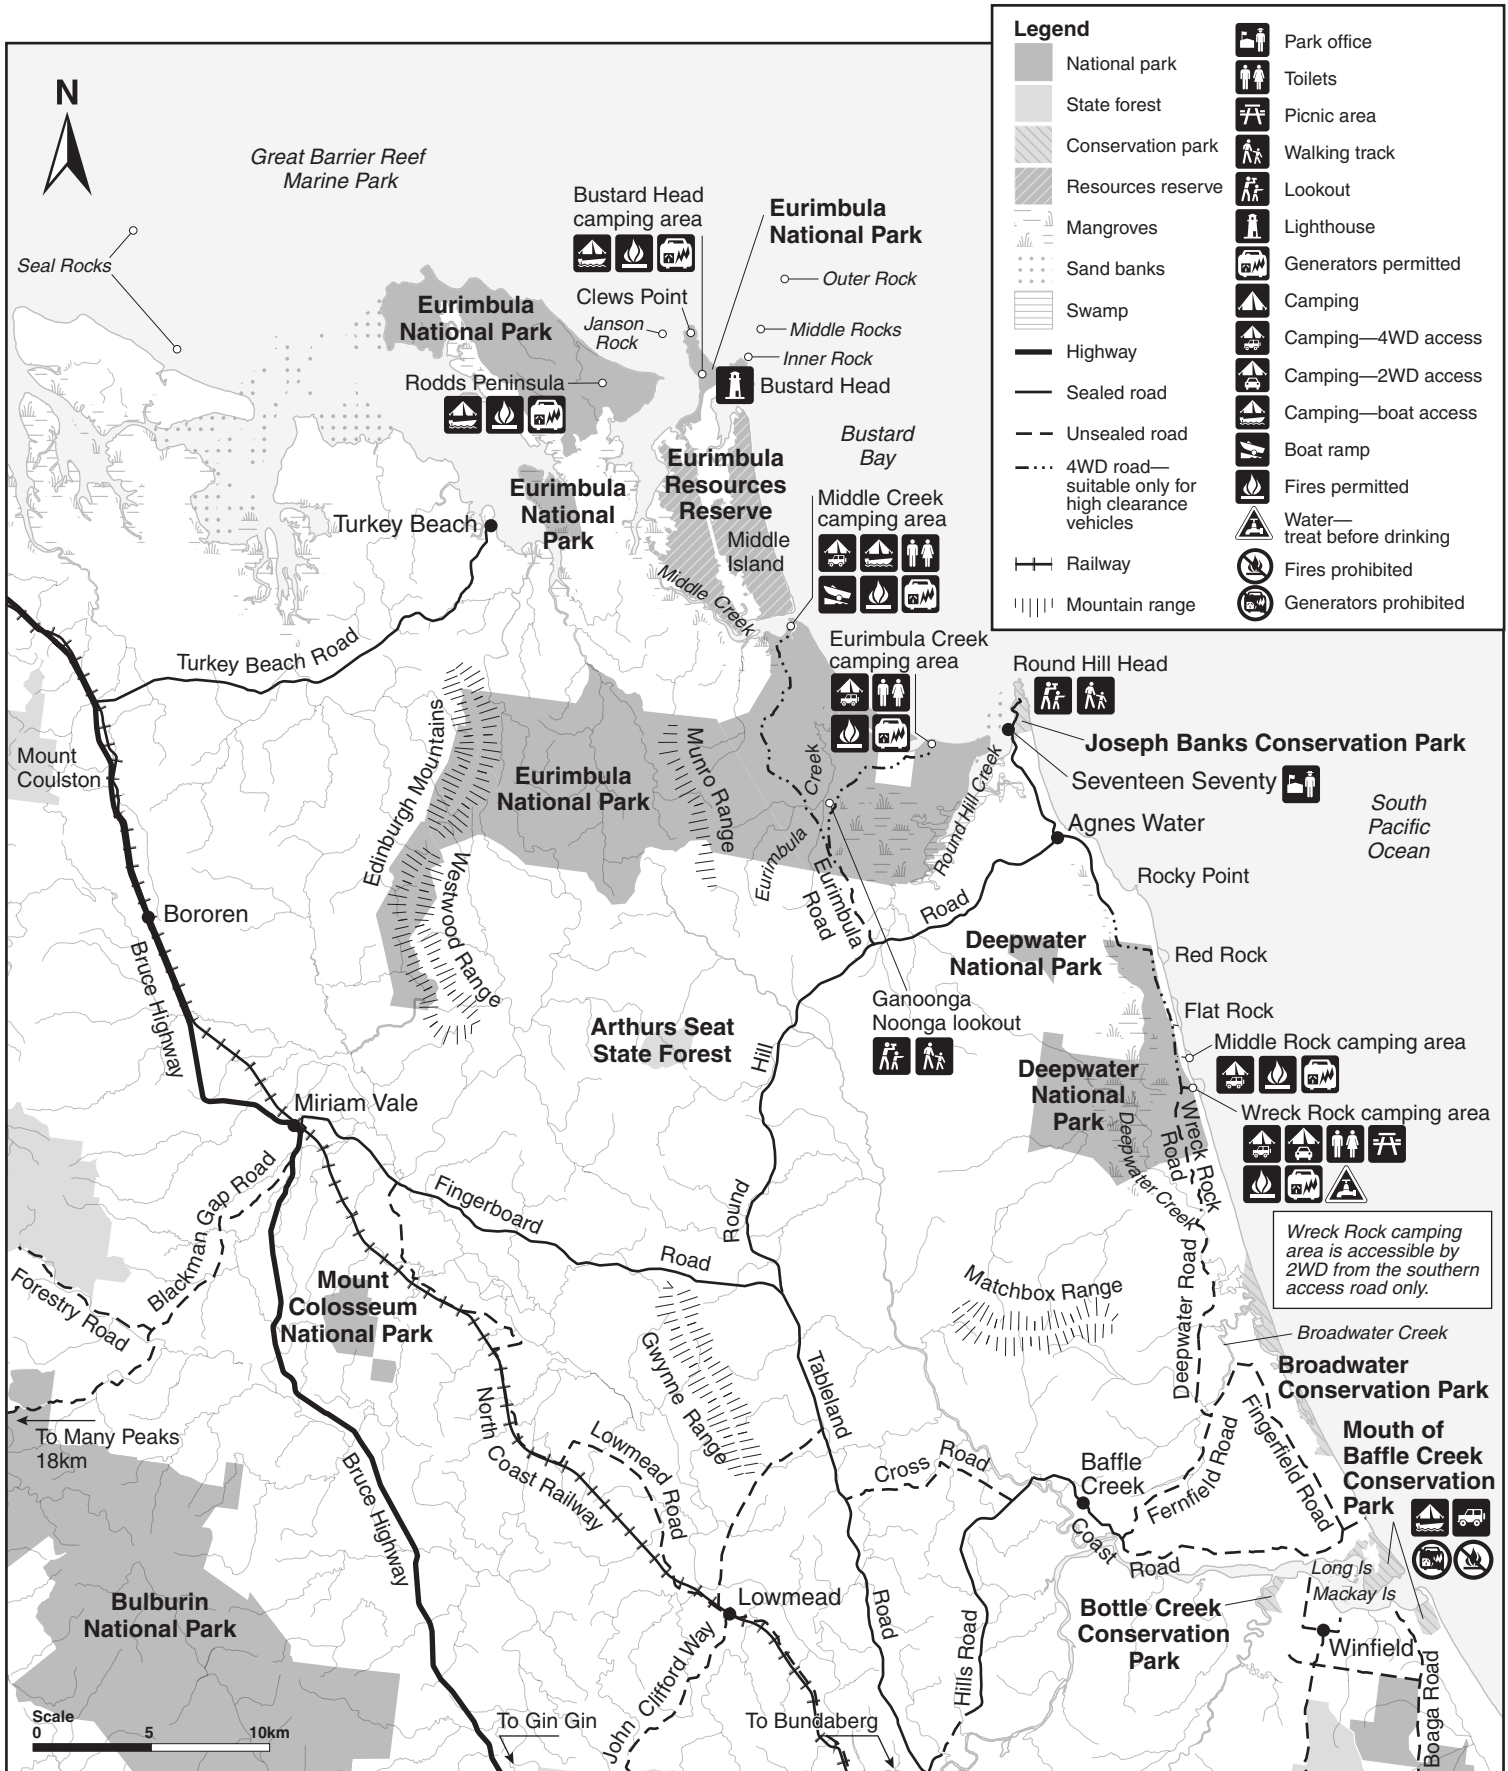

Deepwater and Eurimbula National Parks and Joseph Banks Conservation Park locality map

© State of Queensland, Queensland Parks and Wildlife Service. MA737 March 2020