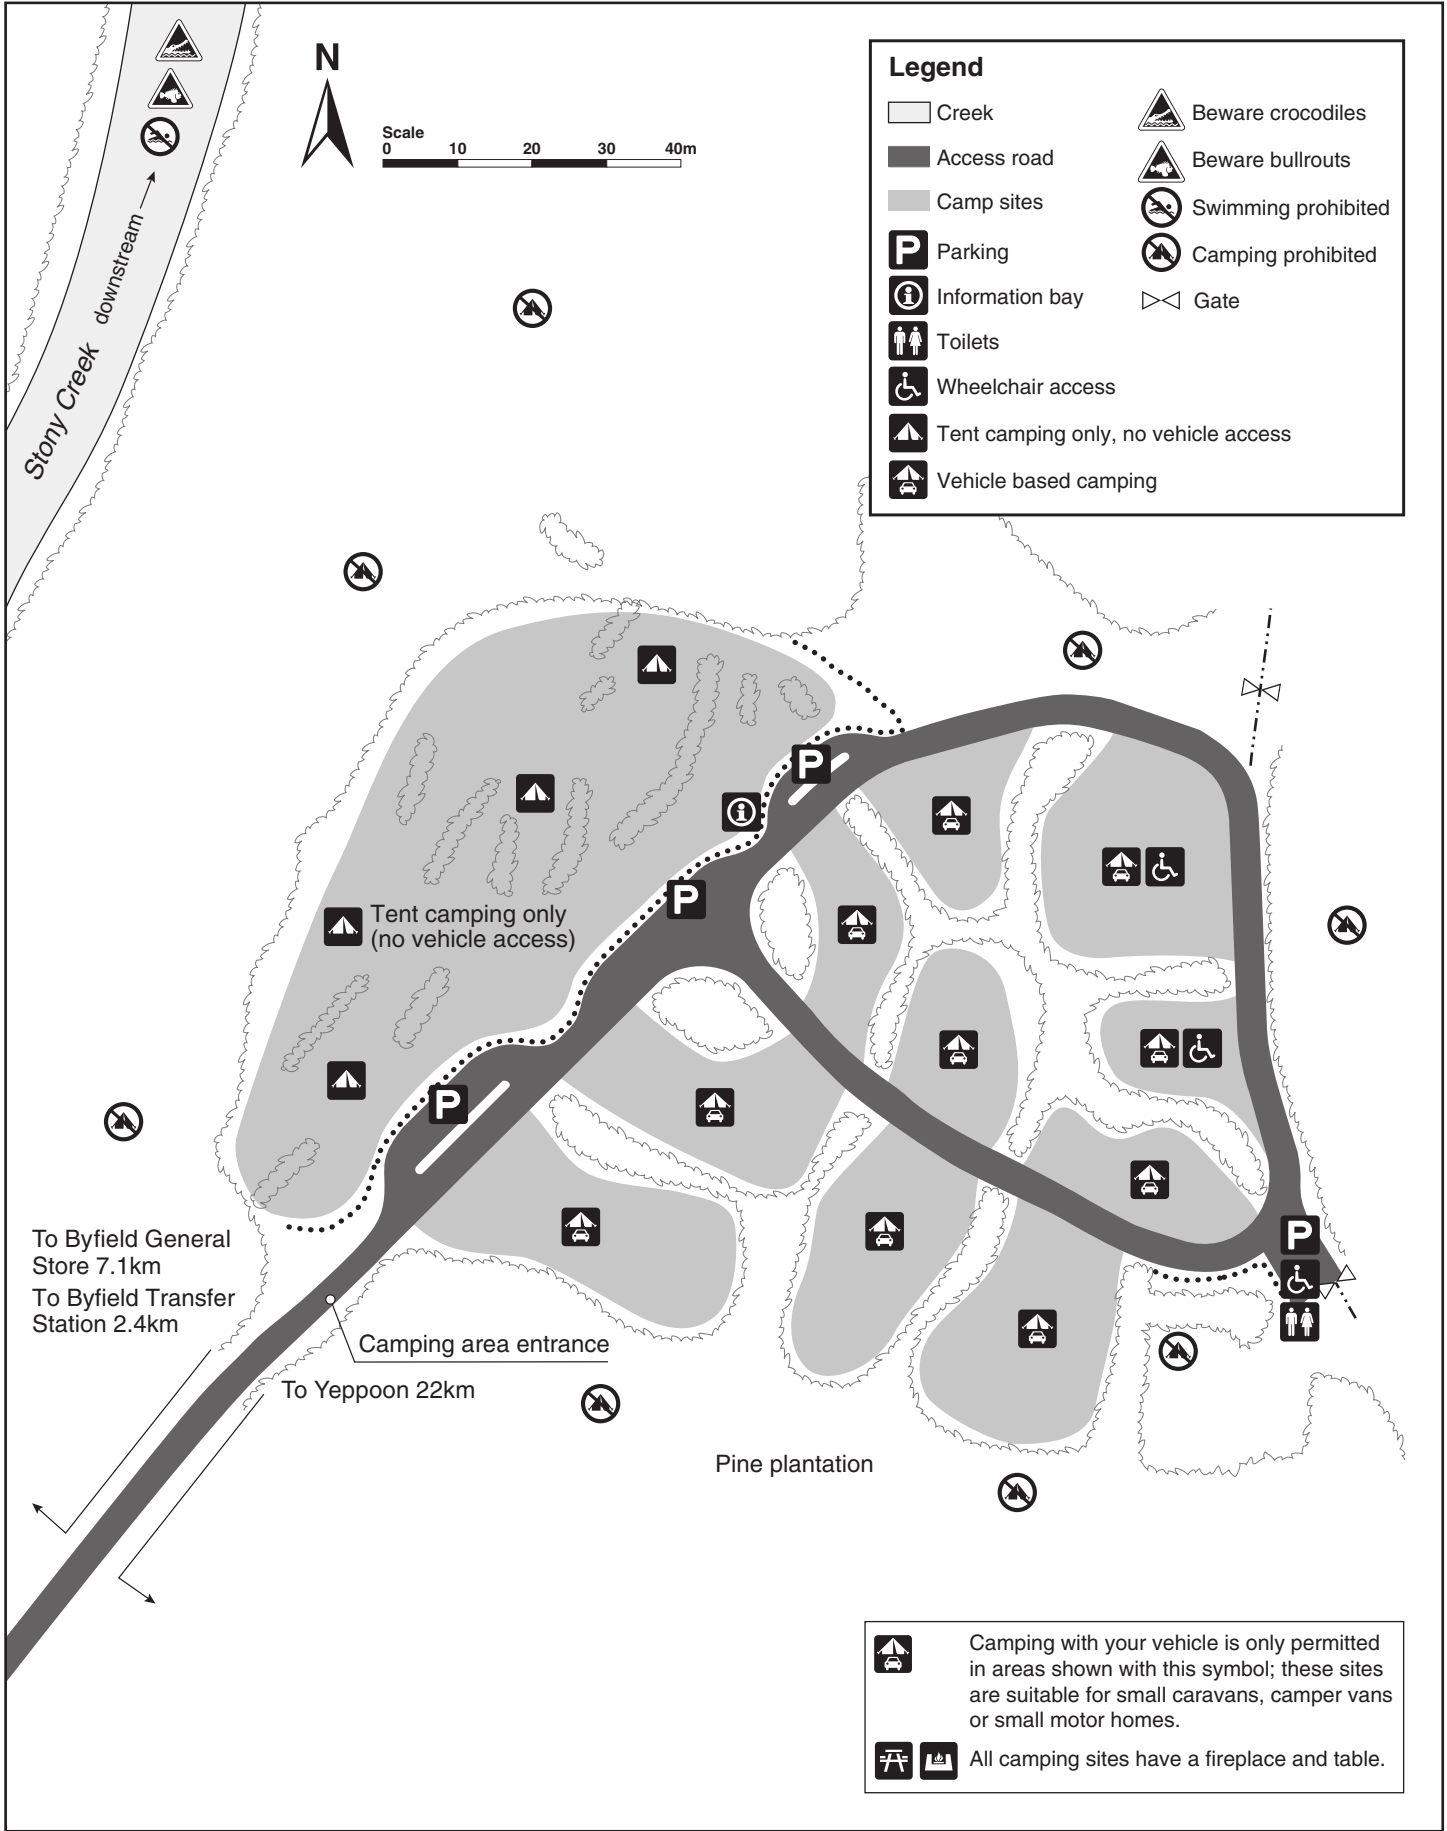

Red Rock camping area map

Byfield State Forest

© State of Queensland. Queensland Parks and Wildlife Service, Department of National Parks, Sport and Racing. MA377 October 2017