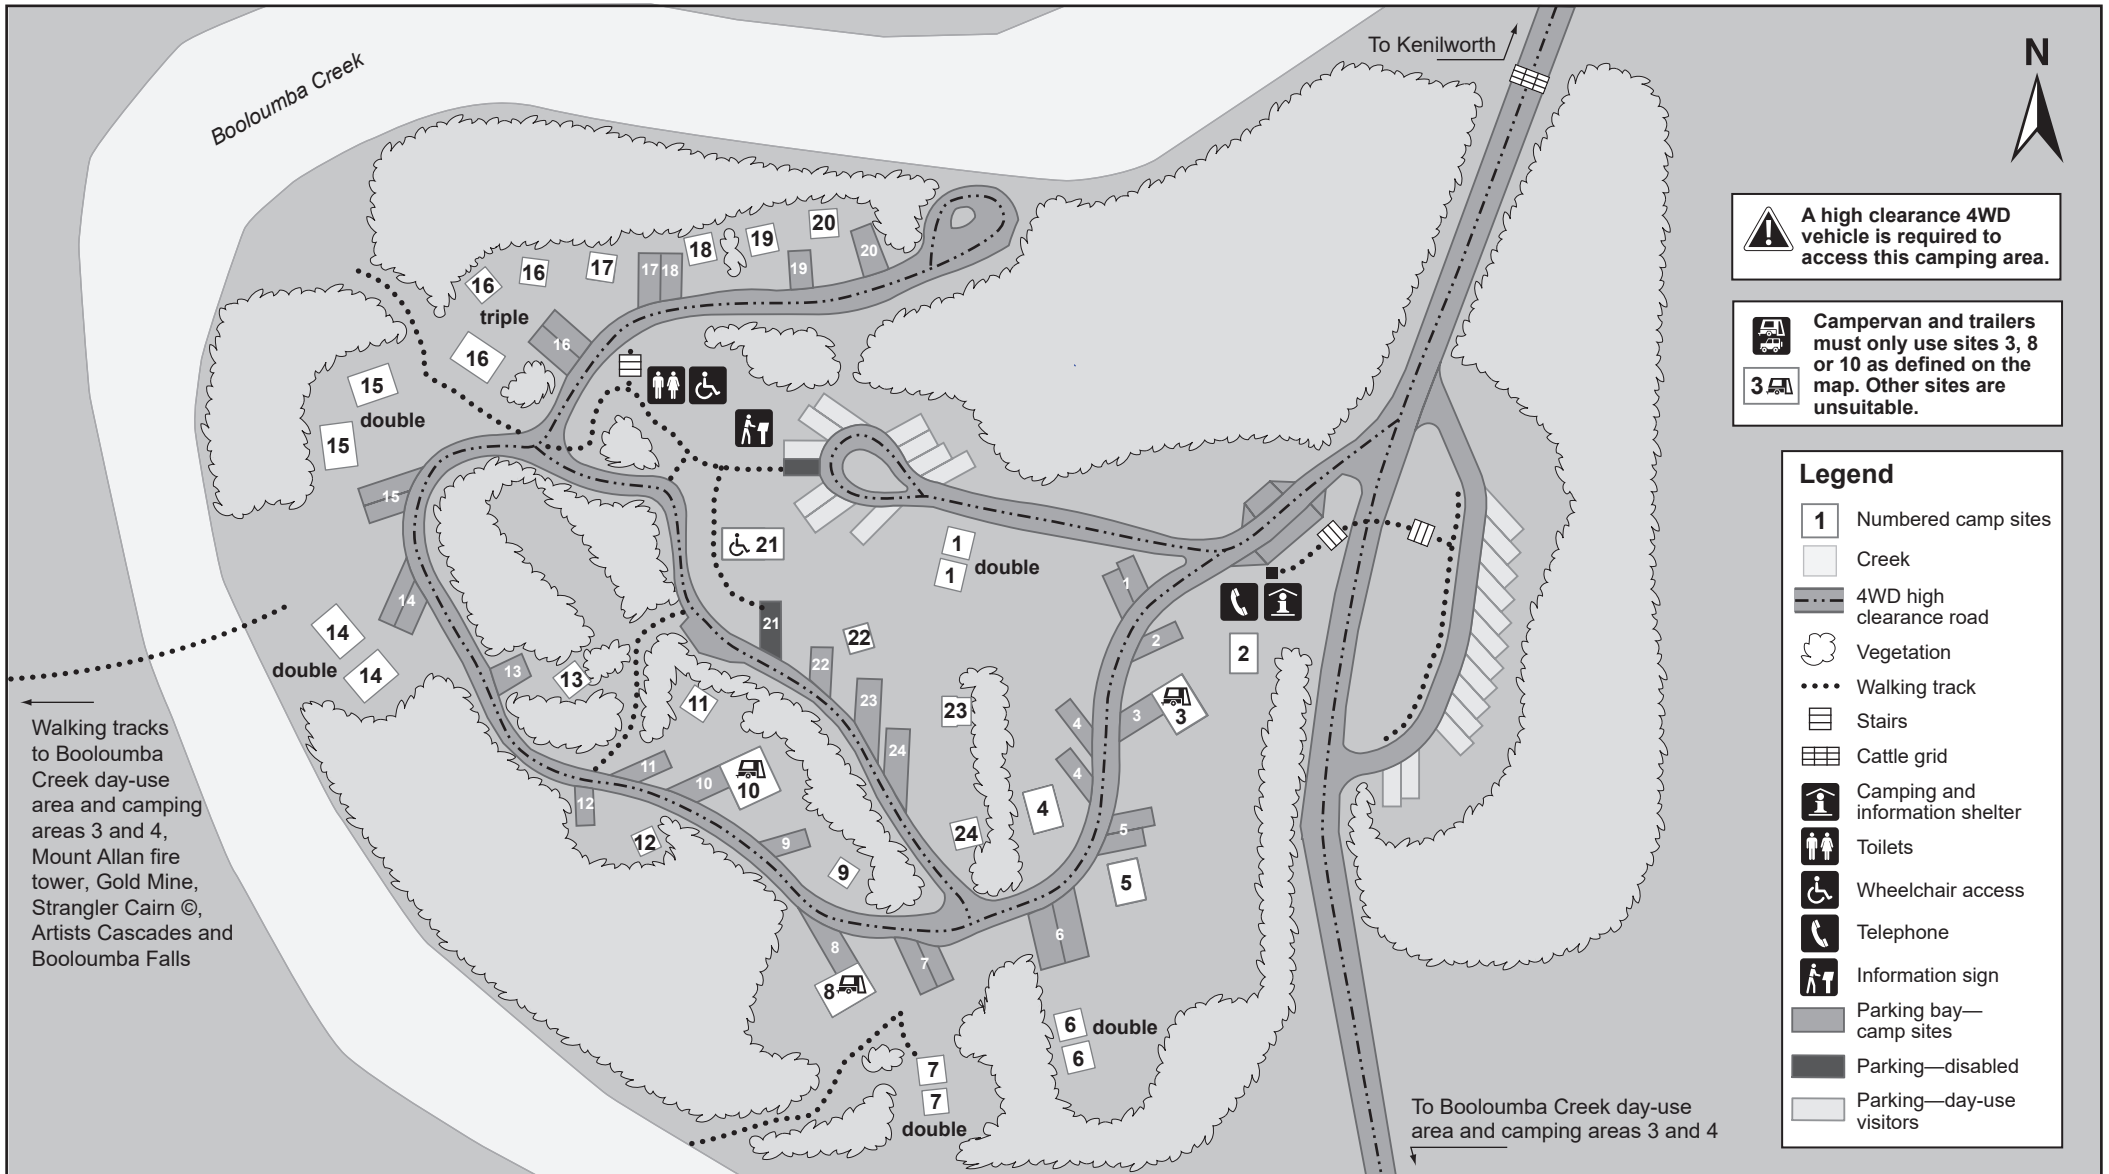

# Booloumba Creek 1 camping area map

Conondale National Park

© State of Queensland. Queensland Parks and Wildlife Service. MA342 August 2023