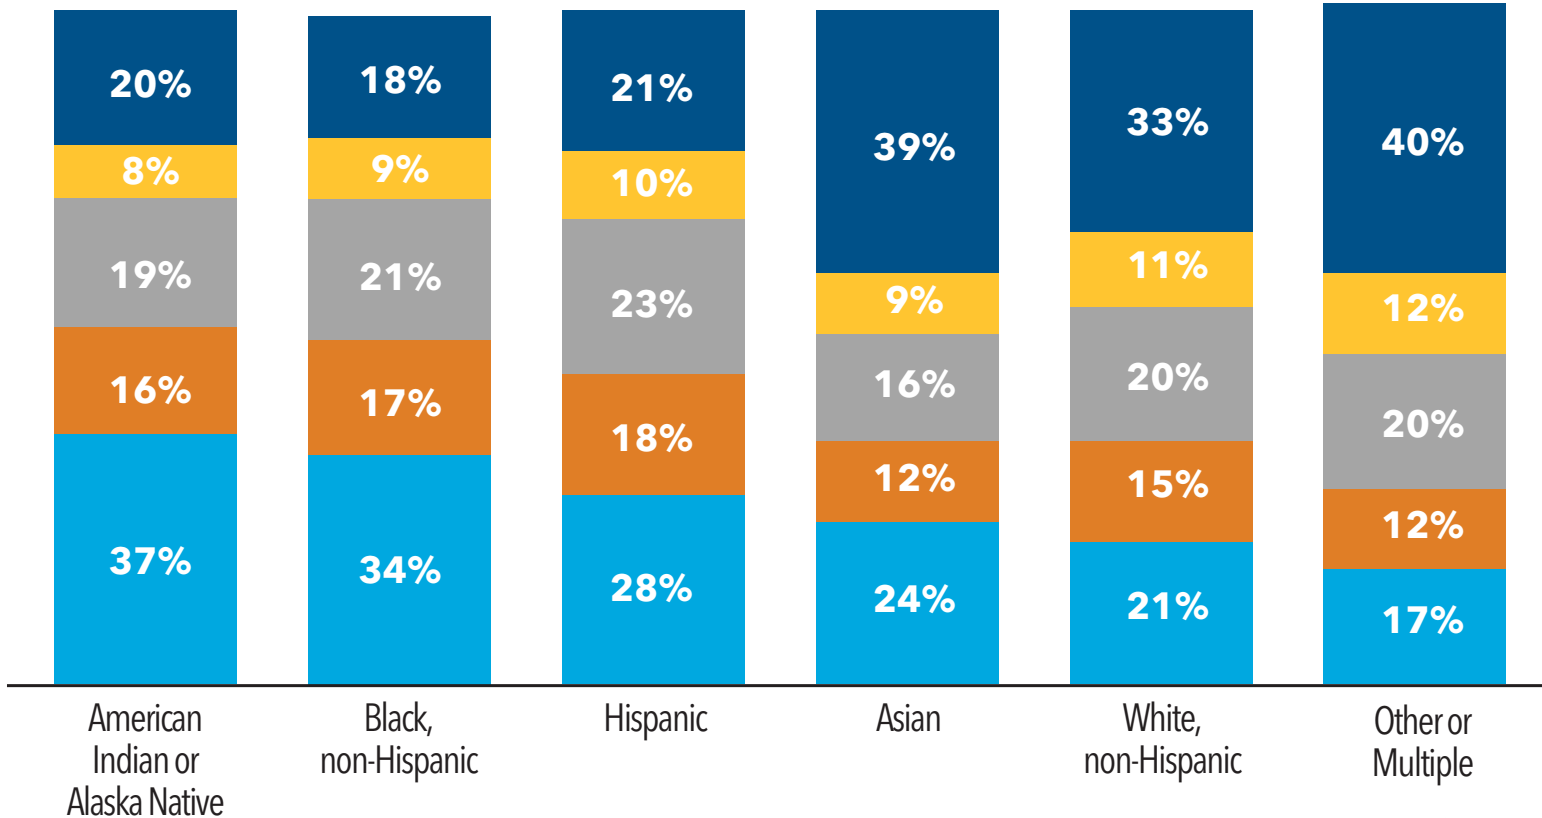

THE GAP

INCOME DISTRIBUTION OF RENTERS BY RACE AND ETHNICITY

Extremely Low-Income Very Low-Income Low-Income Middle-Income Above Median Income

AMI = Area Median Income.
Source: NLIHC tabulations of 2020 5-Year ACS PUMS data.
Some columns do not sum to 100% due to rounding.
©2022 National Low Income Housing Coalition