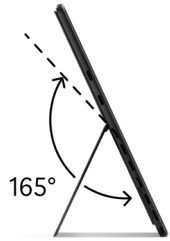

Kickstand

Kickstand with 165 degrees full friction hinge

Sensors

Accelerometer
Gyroscope
Magnetometer
Ambient color sensor

What's in the box

Surface Pro
Quick Start Guide
Safety and warranty documents
39W Power Supply (In select markets, available only with specific configurations)

Warranty²⁷

1-year limited hardware warranty

Battery Capacities²⁸

Battery Capacity Nominal (Wh) 47
Battery Capacity Min (Wh) 46

Battery Capacity Nominal (Wh) 53
Battery Capacity Min (Wh) 51