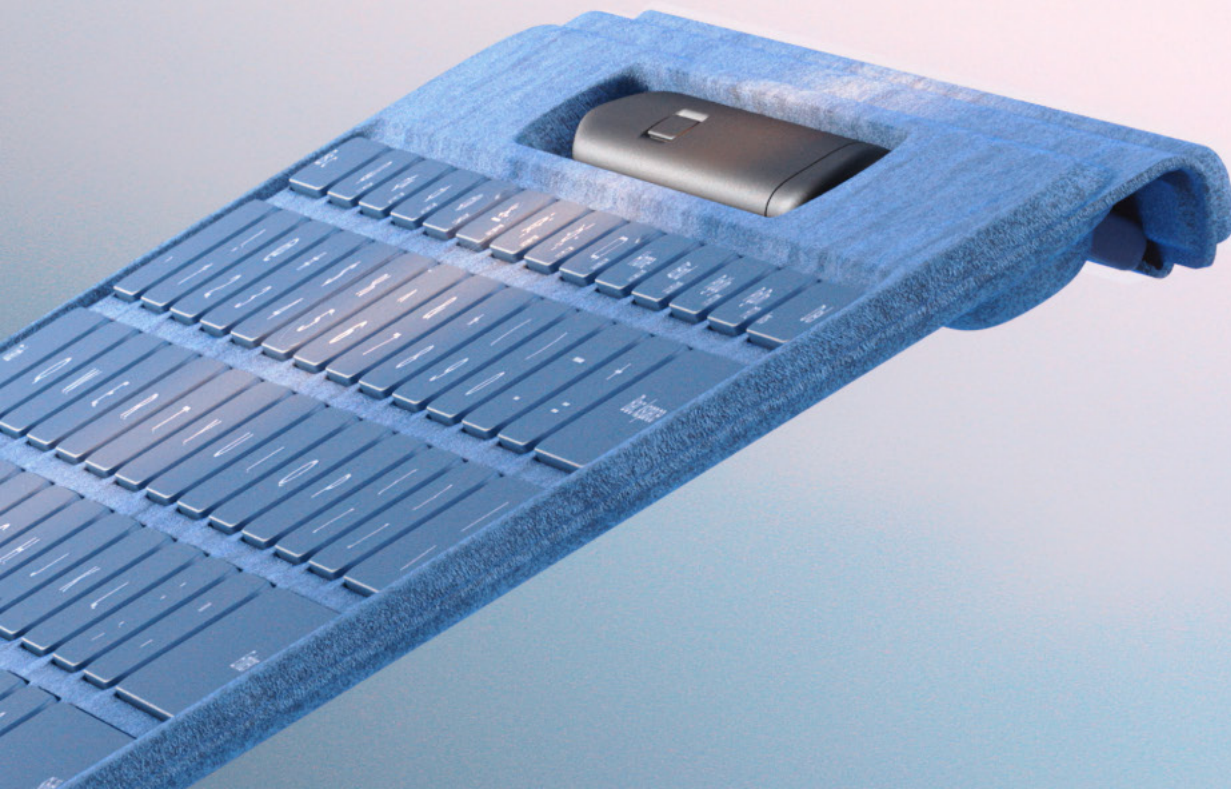

Serviceability

[Replaceable components and self-repair information](#)

Introducing...

Surface Pro Flex Keyboard

The ultimate Pro keyboard for unrivalled flexibility

Surface Pro Flex Keyboard unlocks new levels of flexibility for Pro. Designed to be used either attached to your Pro for the ultimate laptop set-up or detached as a standalone keyboard for unrivalled flexibility.