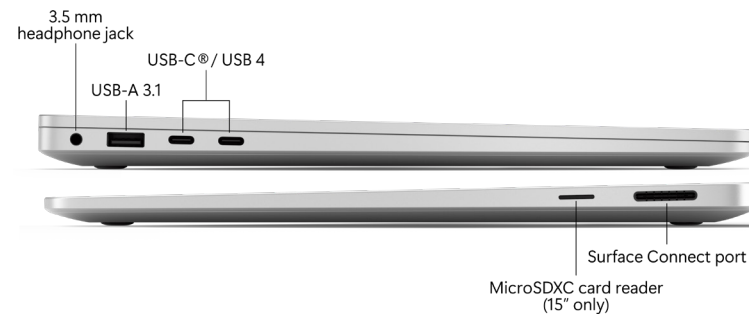

Windows Hello face authentication camera

Audio

Dual Studio Mics with voice focus¹¹

Omnisonic[®] Speakers with Dolby[®] Atmos[®]¹²

Support for Bluetooth[®] LE Audio

Ports and charging

2X USB-C[®] / USB 4 ports with support for:
Charging
Data transfer
DisplayPort 1.4a
Surface Thunderbolt™ 4 Dock & other accessories