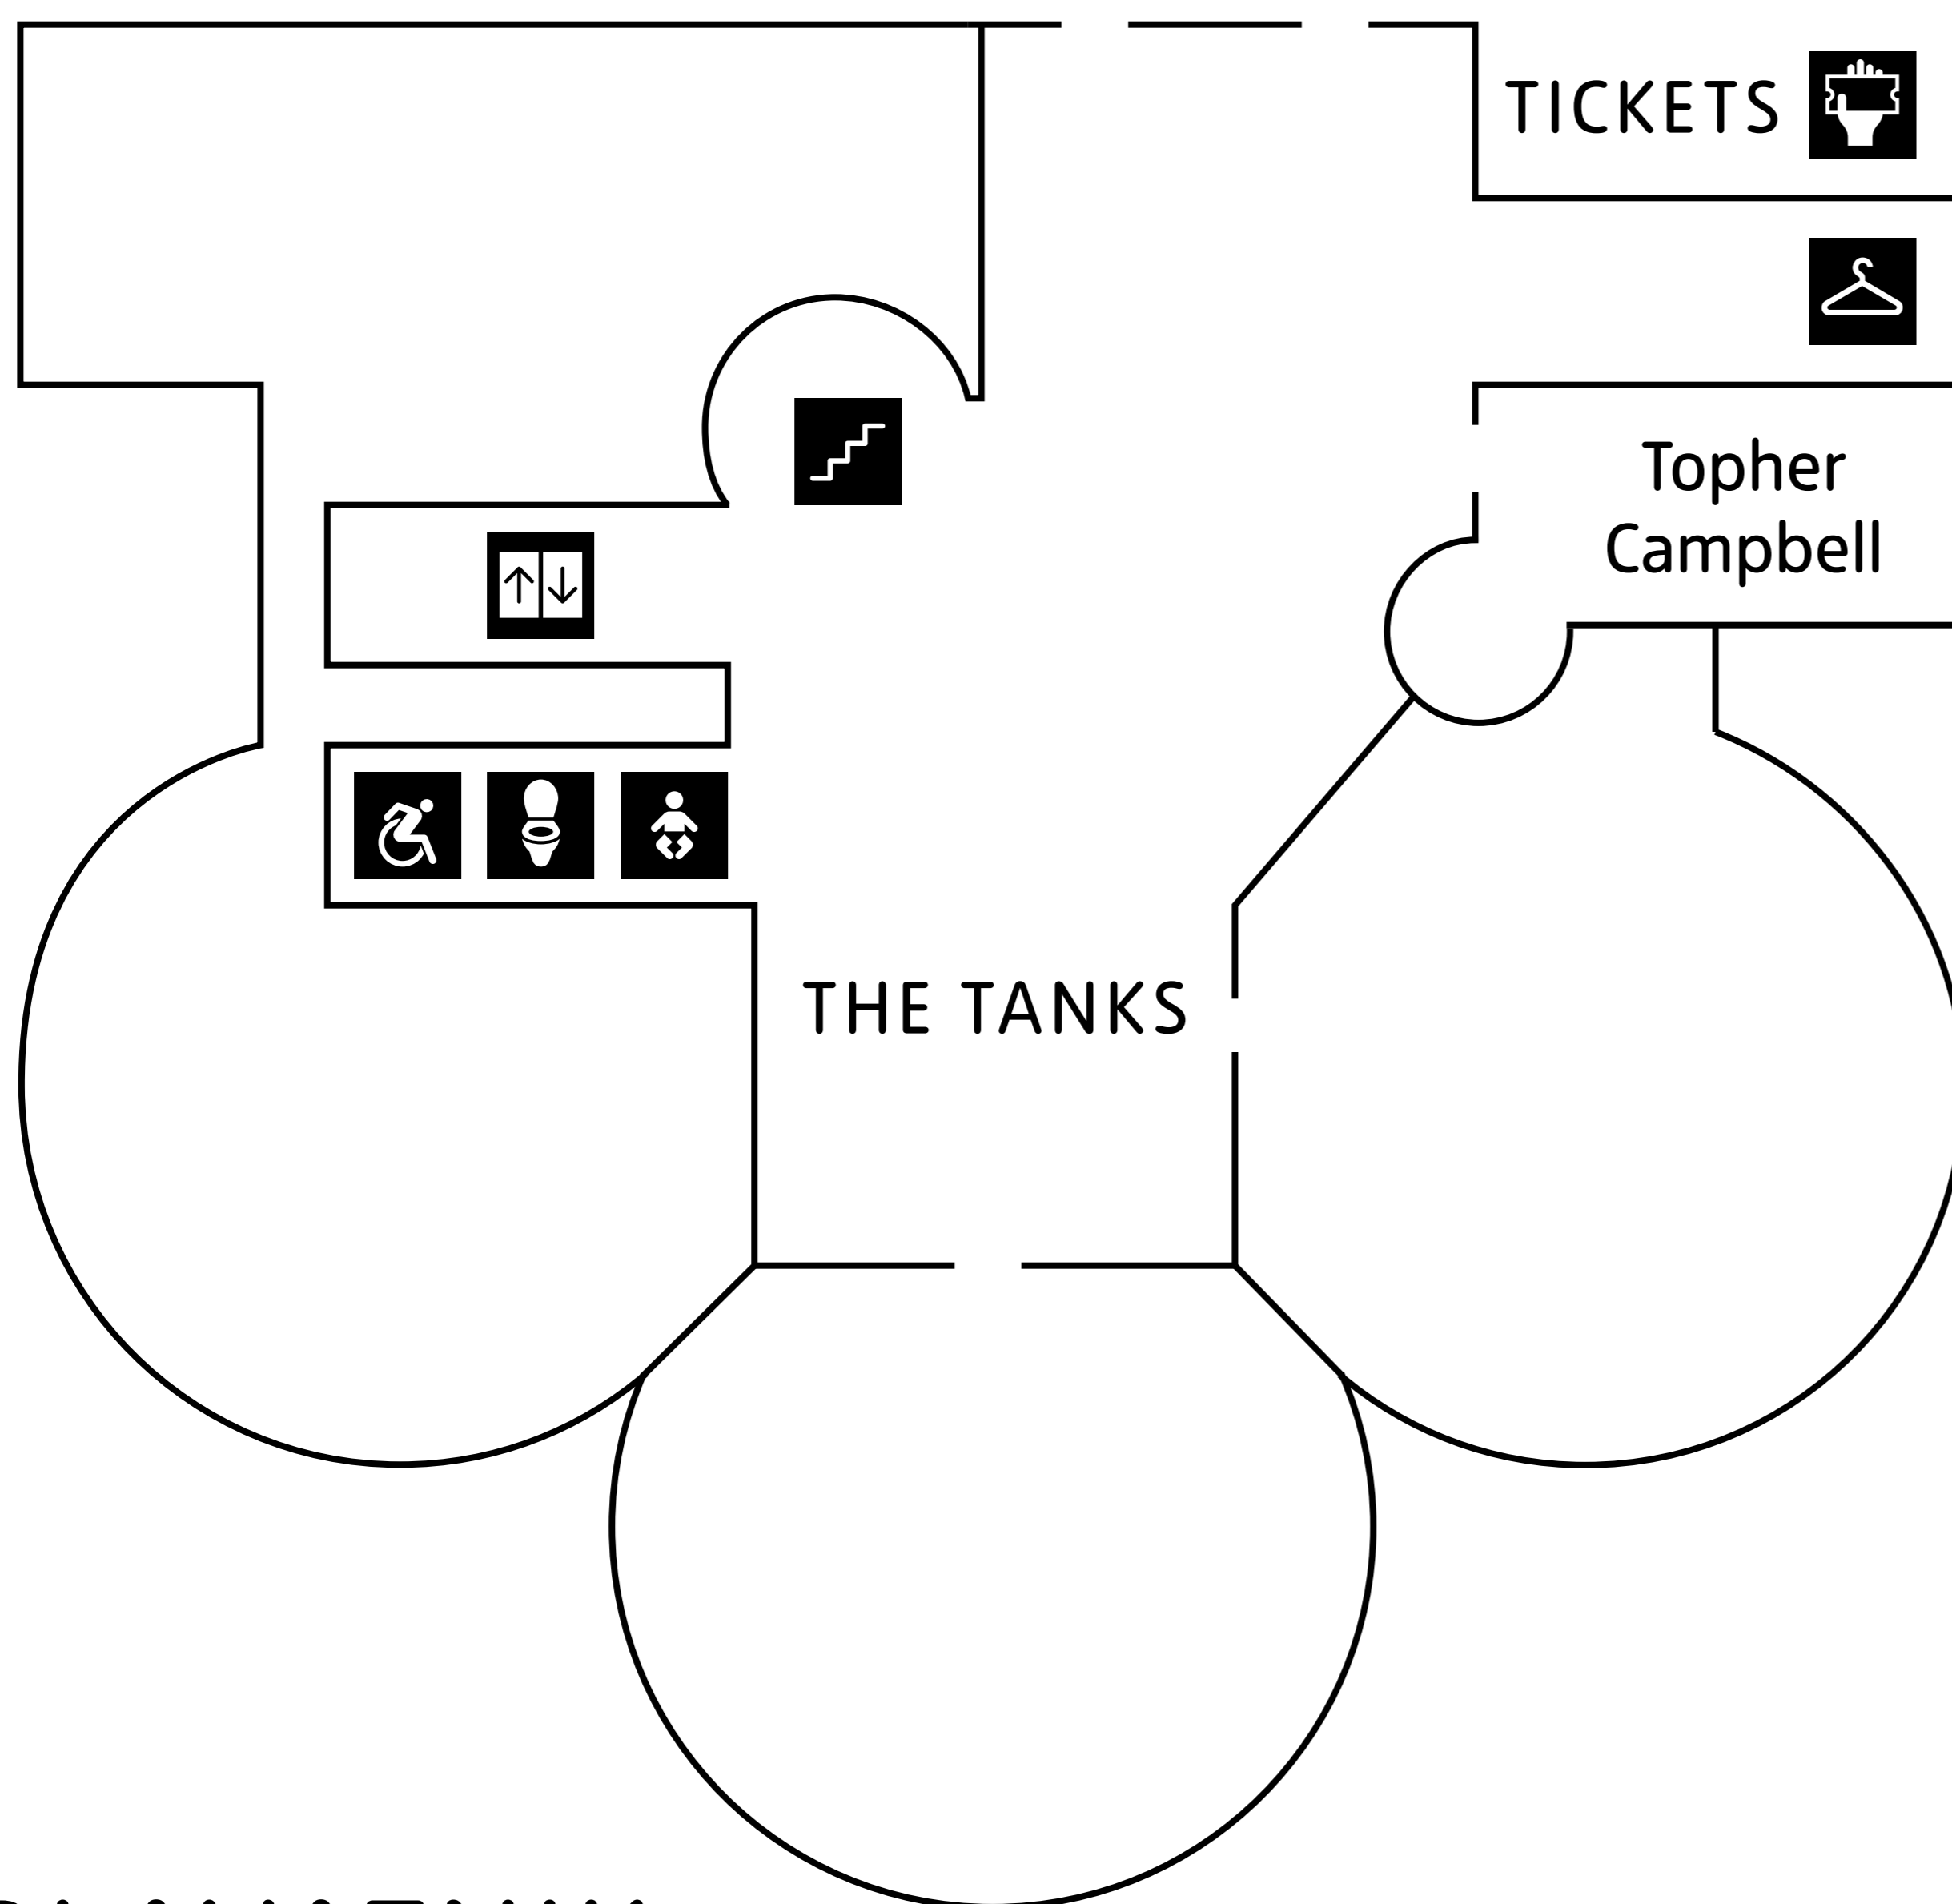

TATE MODERN

BLAVATNIK BUILDING

NATALIE BELL BUILDING

*TICKET REQUIRED 

Ticket desk is located on Level 0, Turbine Hall. Join as a Member for unlimited free exhibition

TATE MODERN

0

NATALIE BELL BUILDING

BLAVATNIK BUILDING

KEY

- Café
- Toilets
- Accessible toilets
- Changing Places
- Baby changing
- Shop
- Cloakroom
- Lift
- Water fountain
- Tickets
- Step-free
- Stairs
- Escalator
- Multi-faith Contemplation room
- Quiet room

BLAVATNIK BUILDING

*TICKET REQUIRED 🎫

Ticket desk is located on Level 0, Turbine Hall. Join as a Member for unlimited free exhibition

TATE MODERN

3

NATALIE BELL BUILDING

ACCESS
THROUGH LEVELS 0, 1 AND 4

BLAVATNIK BUILDING

*TICKET REQUIRED 🎫

Ticket desk is located on Level 0, Turbine Hall. Join as a Member for unlimited free exhibition

TATE MODERN

4

NATALIE BELL BUILDING

BLAVATNIK BUILDING

ROOM GUIDE

MATERIALS AND OBJECTS