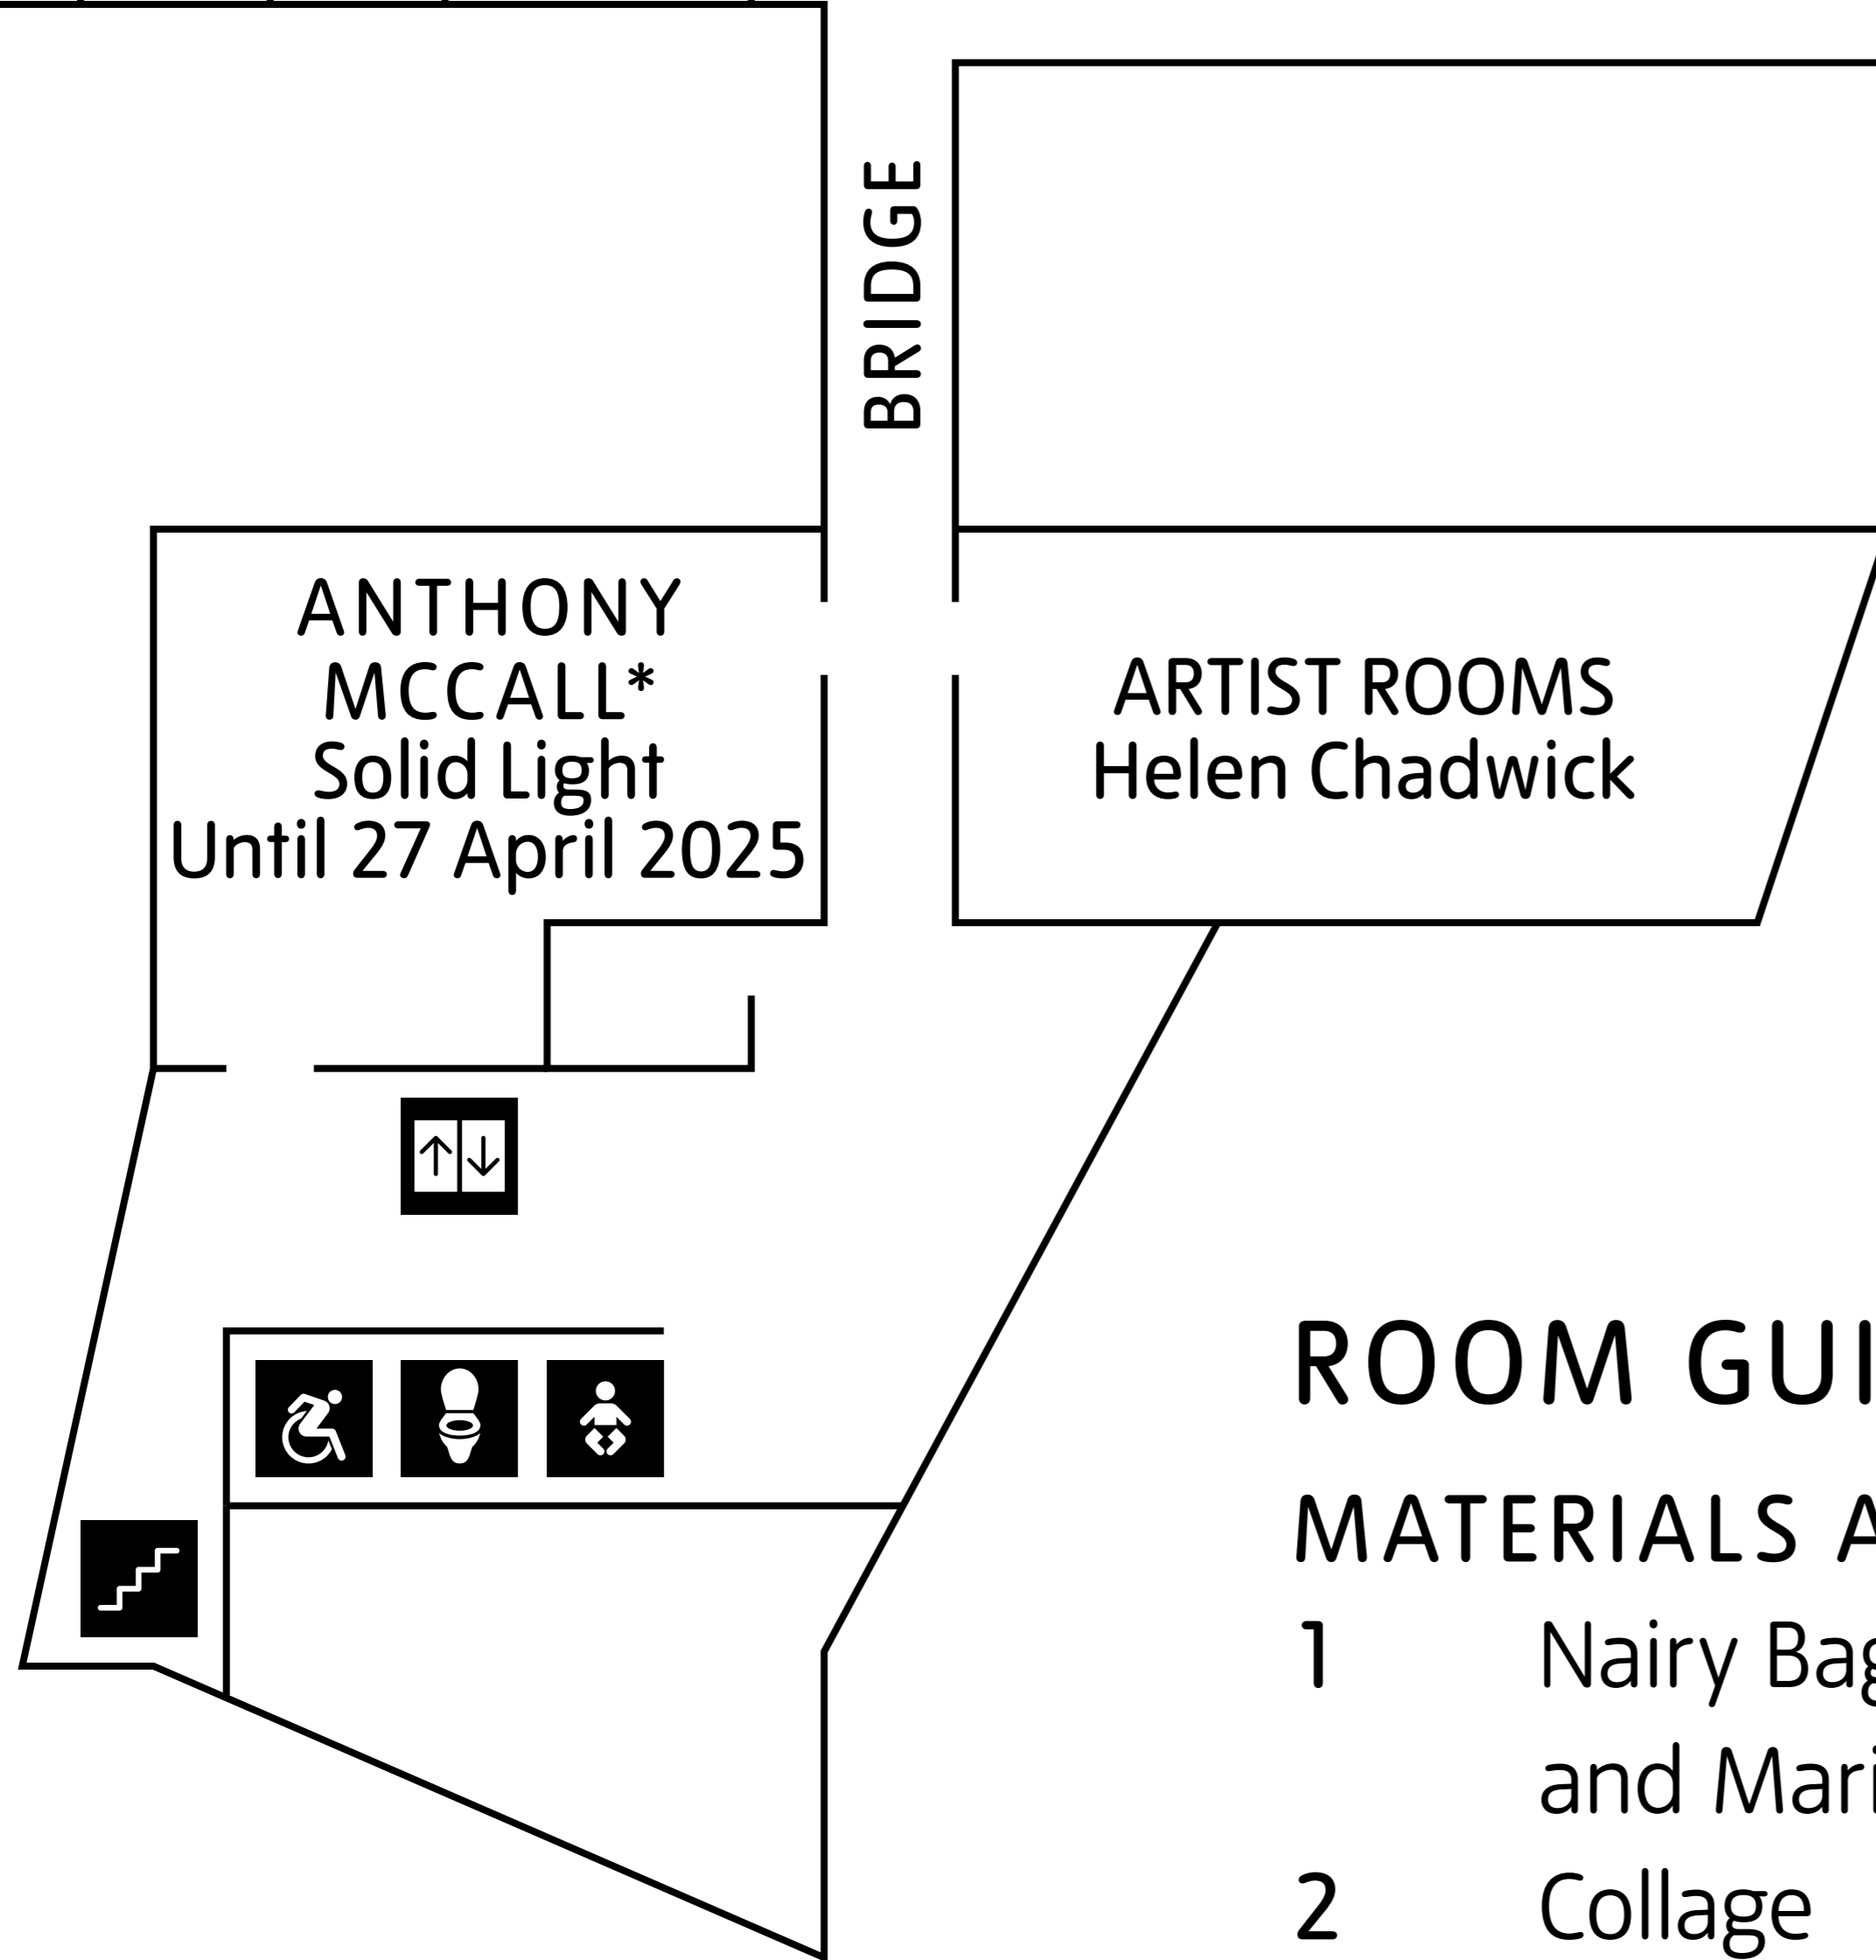

*TICKET REQUIRED 🎫

Ticket desk is located on Level 0, Turbine Hall. Join as a Member for unlimited free exhibition

TATE MODERN

4

NATALIE BELL BUILDING

BLAVATNIK BUILDING

ROOM GUIDE

MATERIALS AND OBJECTS

- 1 Nairy Baghramian and Marisa Merz
- 2 Collage
- 3 David Hammons
- 4 Marcel Duchamp
- 5 A View from Tokyo: Between Man and Matter
- 6 Leonor Antunes
- 7 Barbara Chase-Riboud and Robert Motherwell
- 8 Robert Gober
- 9 Closed for display changes
- 10 Louise Nevelson and Leonardo Drew
- 11 Sarah Sze