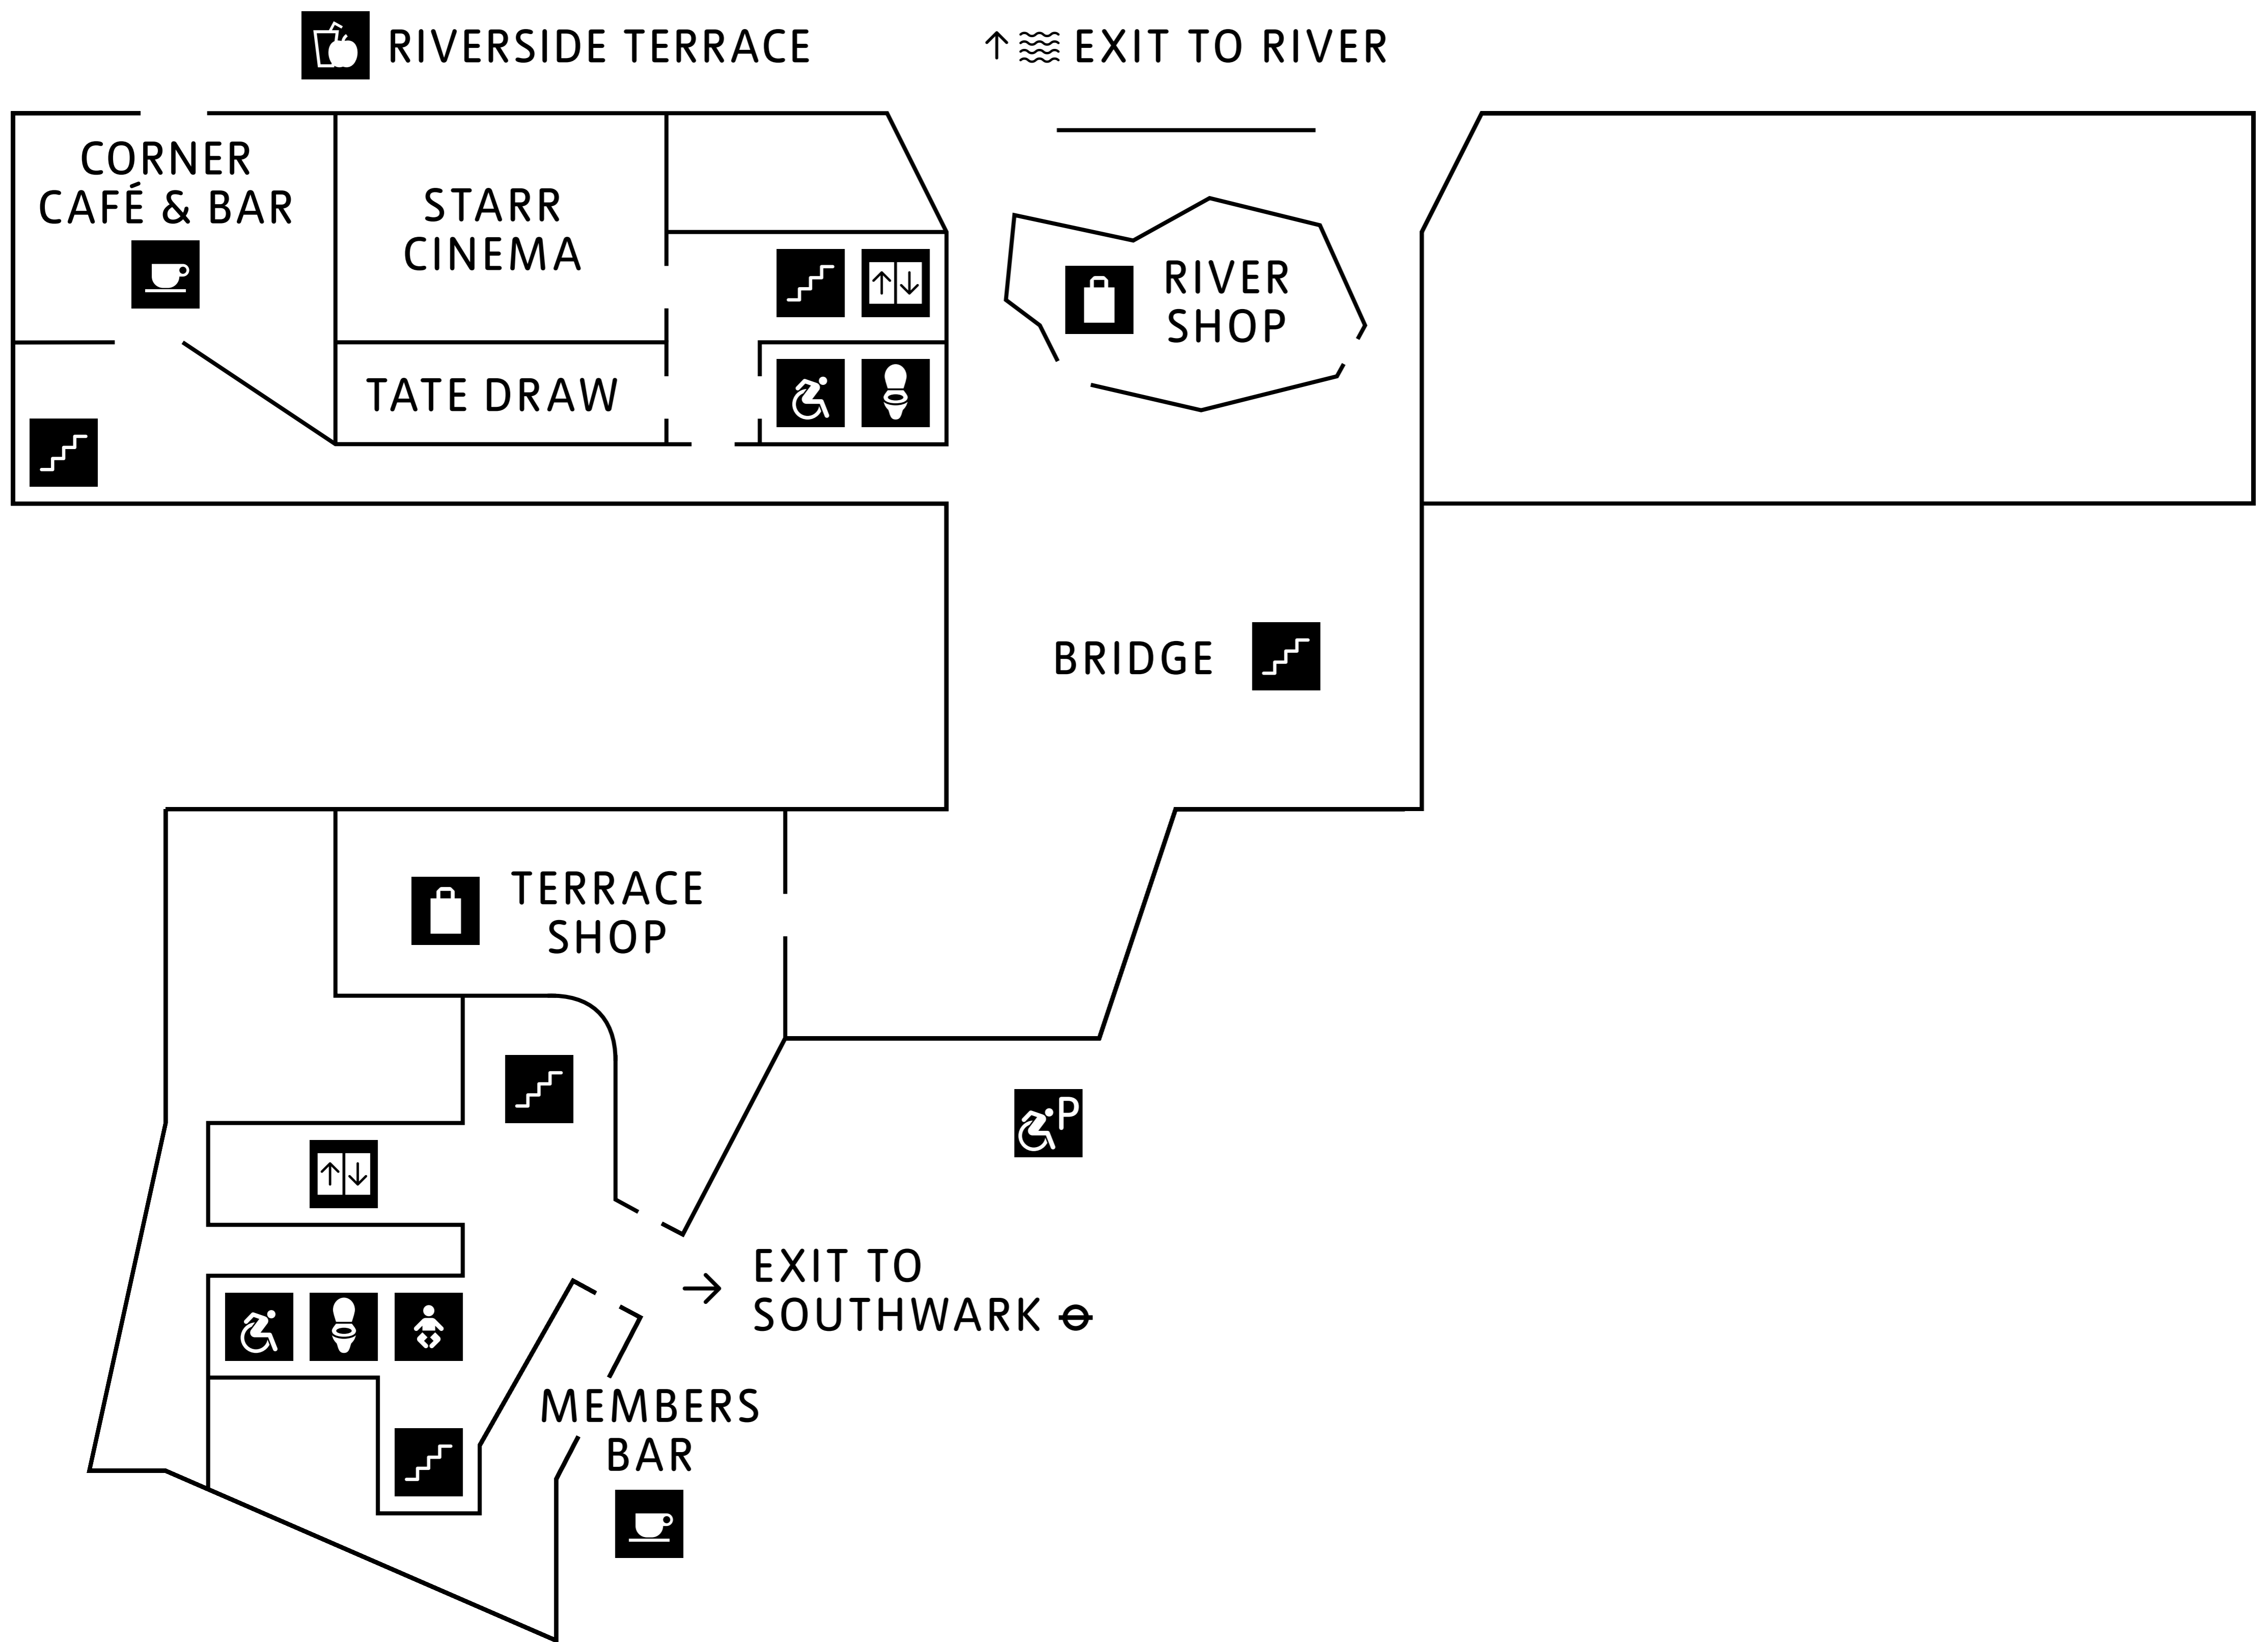

BLAVATNIK BUILDING

KEY

- Café
- Toilets
- Accessible toilets
- Changing Places
- Baby changing
- Shop
- Cloakroom
- Lift
- Water fountain
- Tickets
- Step-free
- Stairs
- Escalator
- Multi-faith Contemplation room
- Quiet room

TATE MODERN

NATALIE BELL BUILDING

BLAVATNIK BUILDING

TATE MODERN

2

NATALIE BELL BUILDING

ACCESS
THROUGH LEVELS 0, 1 AND 4

ROOM GUIDE

BLAVATNIK BUILDING

*TICKET REQUIRED 🎫

Ticket desk is located on Level 0, Turbine Hall. Join as a Member for unlimited free exhibition

TATE MODERN

3

NATALIE BELL BUILDING

ACCESS
THROUGH LEVELS 0, 1 AND 4

BLAVATNIK BUILDING

*TICKET REQUIRED 🎫

Ticket desk is located on Level 0, Turbine Hall. Join as a Member for unlimited free exhibition

TATE MODERN

4

NATALIE BELL BUILDING

BLAVATNIK BUILDING

ROOM GUIDE

MATERIALS AND OBJECTS