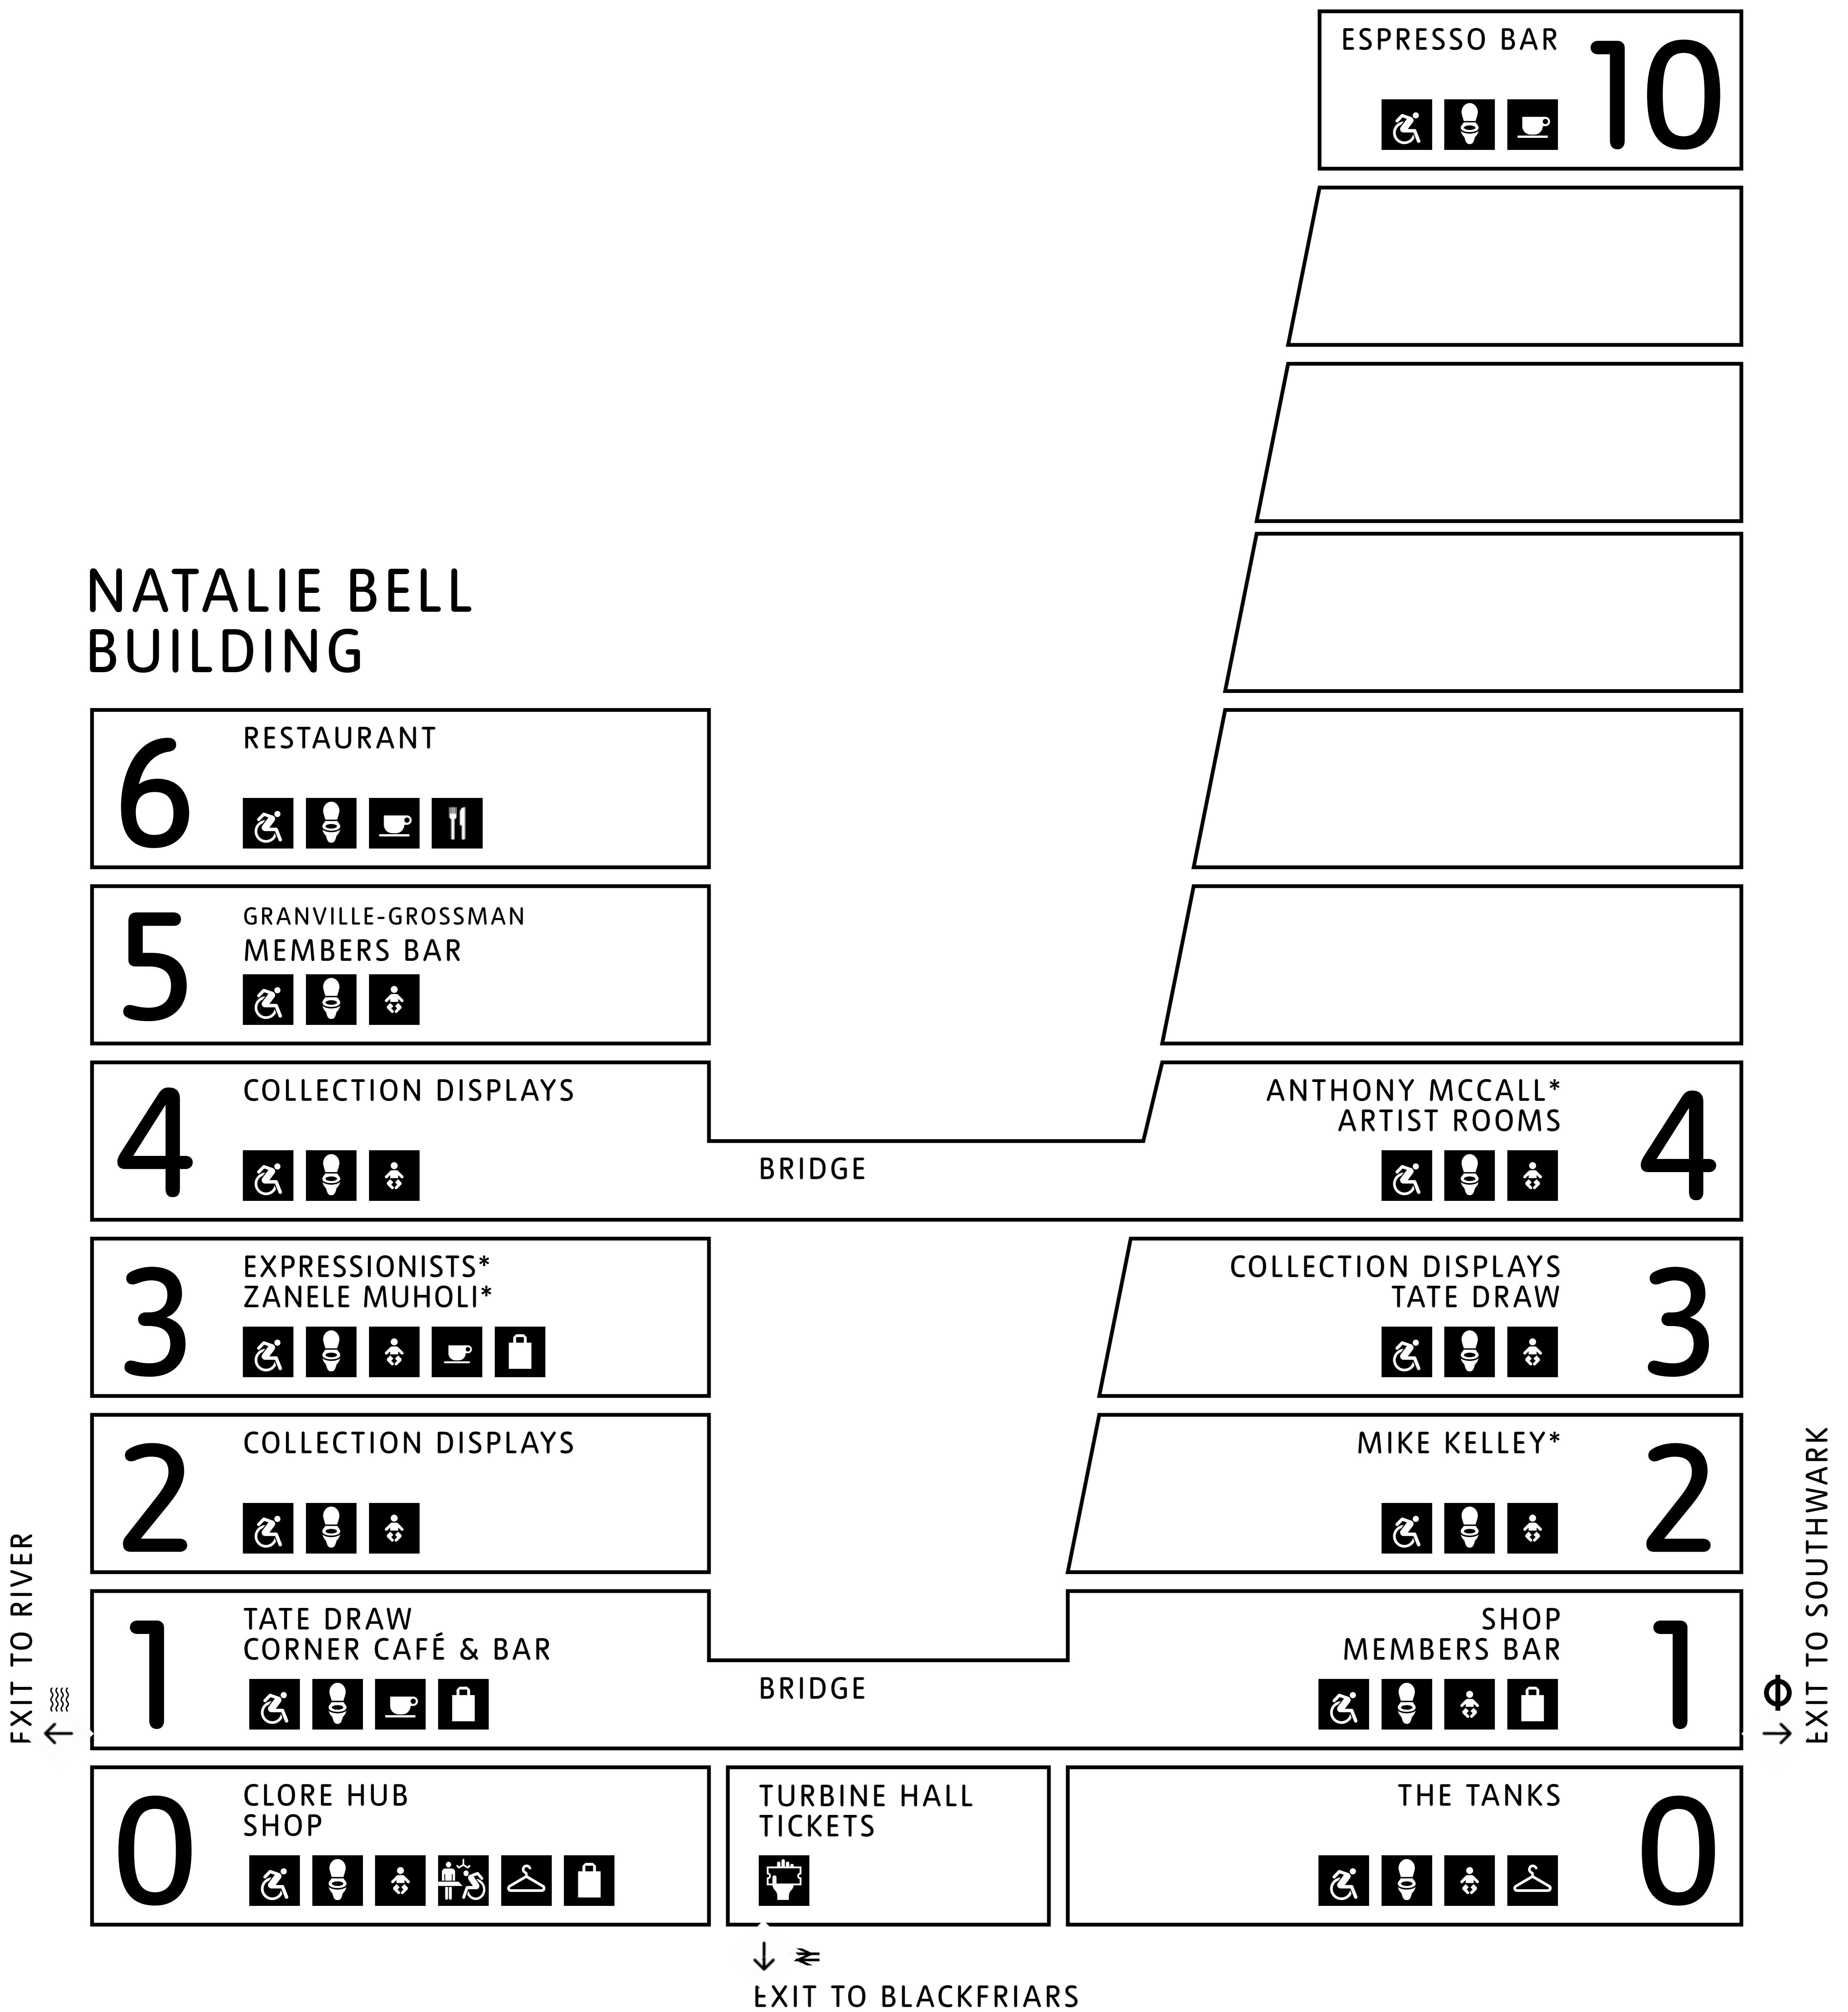

TATE MODERN

BLAVATNIK BUILDING

NATALIE BELL BUILDING

*TICKET REQUIRED 

Ticket desk is located on Level 0, Turbine Hall. Join as a Member for unlimited free exhibition

TATE MODERN

0

NATALIE BELL BUILDING

BLAVATNIK BUILDING

KEY

- Café
- Toilets
- Accessible toilets
- Changing Places
- Baby changing
- Shop
- Cloakroom
- Lift
- Water fountain
- Tickets
- Step-free
- Stairs
- Escalator
- Multi-faith Contemplation room
- Quiet room

IN THE STUDIO

- 1 Belkis Ayón and Sandra Vásquez de la Horra
- 2 Studio Practice
- 3 Geta Brătescu
- 4 Explore In the Studio
- 5 International Surrealism
- 6 The Disappearing Figure: Art after Catastrophe
- 7 The Shape of Words
- 8 The Shape of Words
- 9 Joan Mitchell
- 10 Joan Mitchell
- 11 Gerhard Richter
- 12 Painterly Gestures
- 13 Infinite Geometry

BLAVATNIK BUILDING

*TICKET REQUIRED 🎫

Ticket desk is located on Level 0, Turbine Hall. Join as a Member for unlimited free exhibition

TATE MODERN

3

NATALIE BELL BUILDING

ACCESS
THROUGH LEVELS 0, 1 AND 4

BLAVATNIK BUILDING