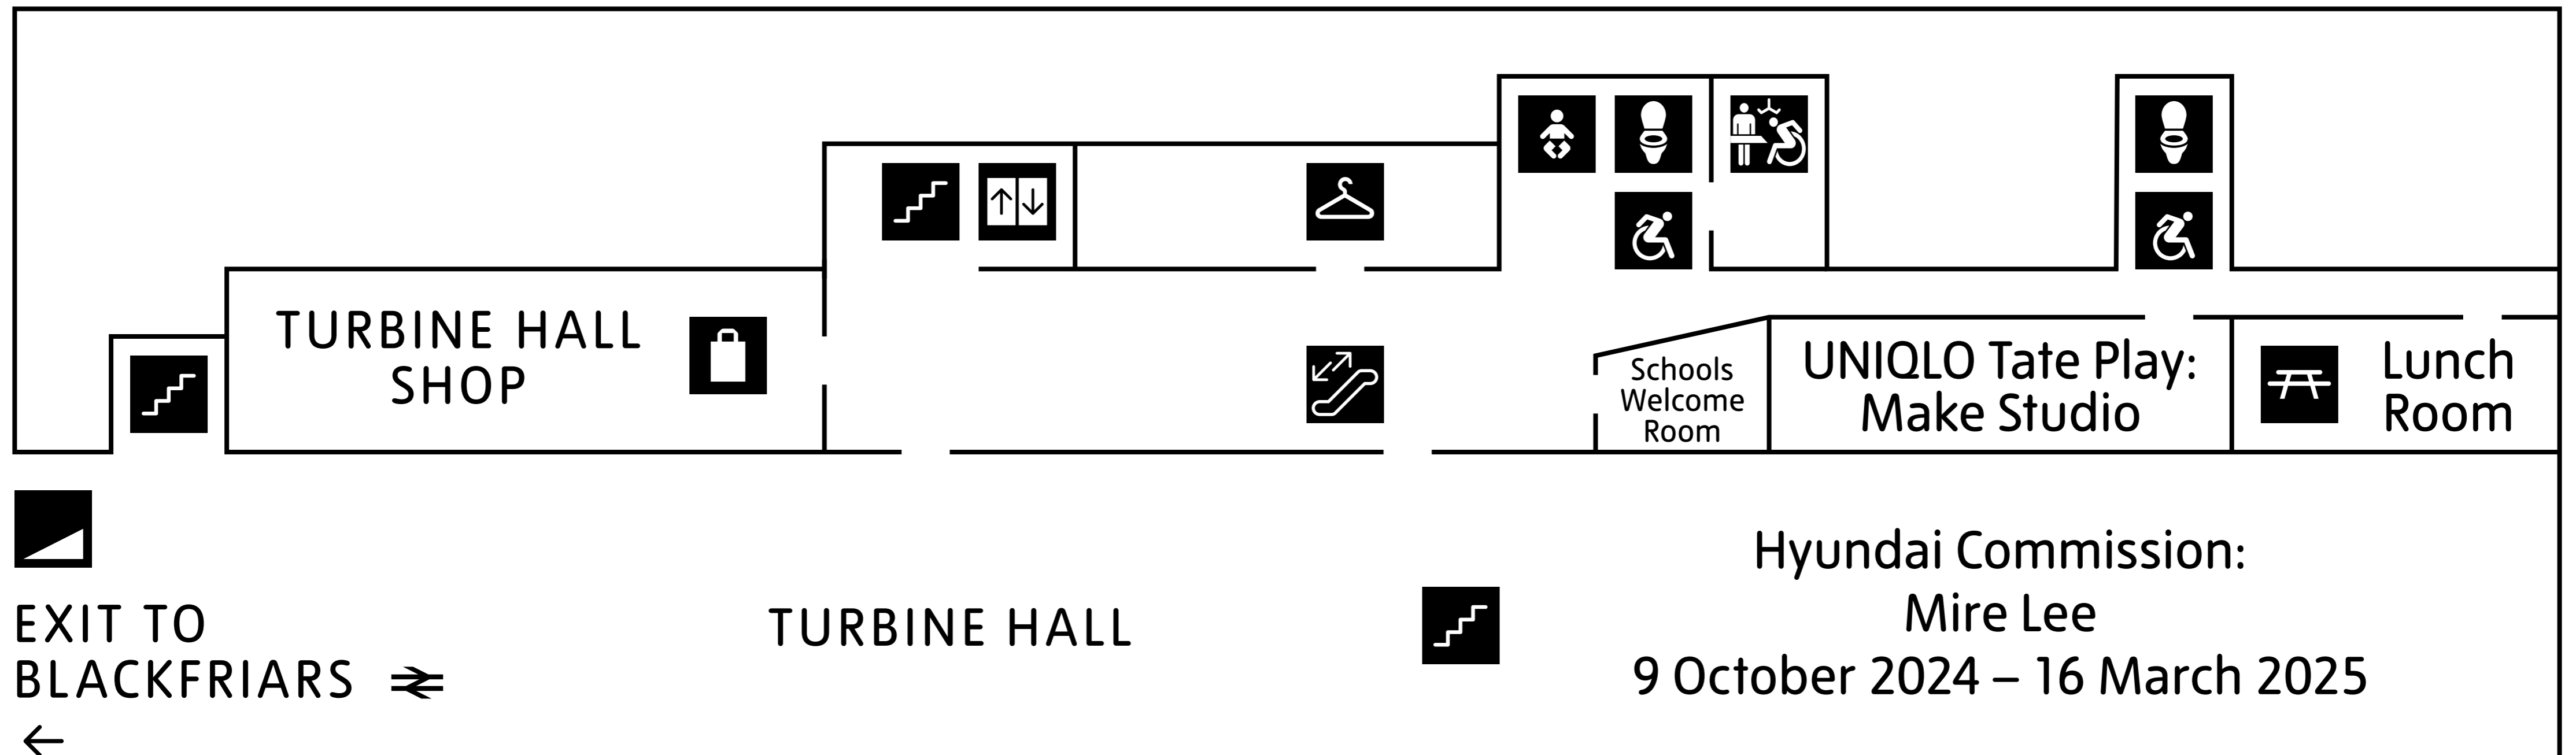

TATE MODERN

BLAVATNIK BUILDING

NATALIE BELL BUILDING

*TICKET REQUIRED 

Ticket desk is located on Level 0, Turbine Hall. Join as a Member for unlimited free exhibition

TATE MODERN

0

NATALIE BELL BUILDING