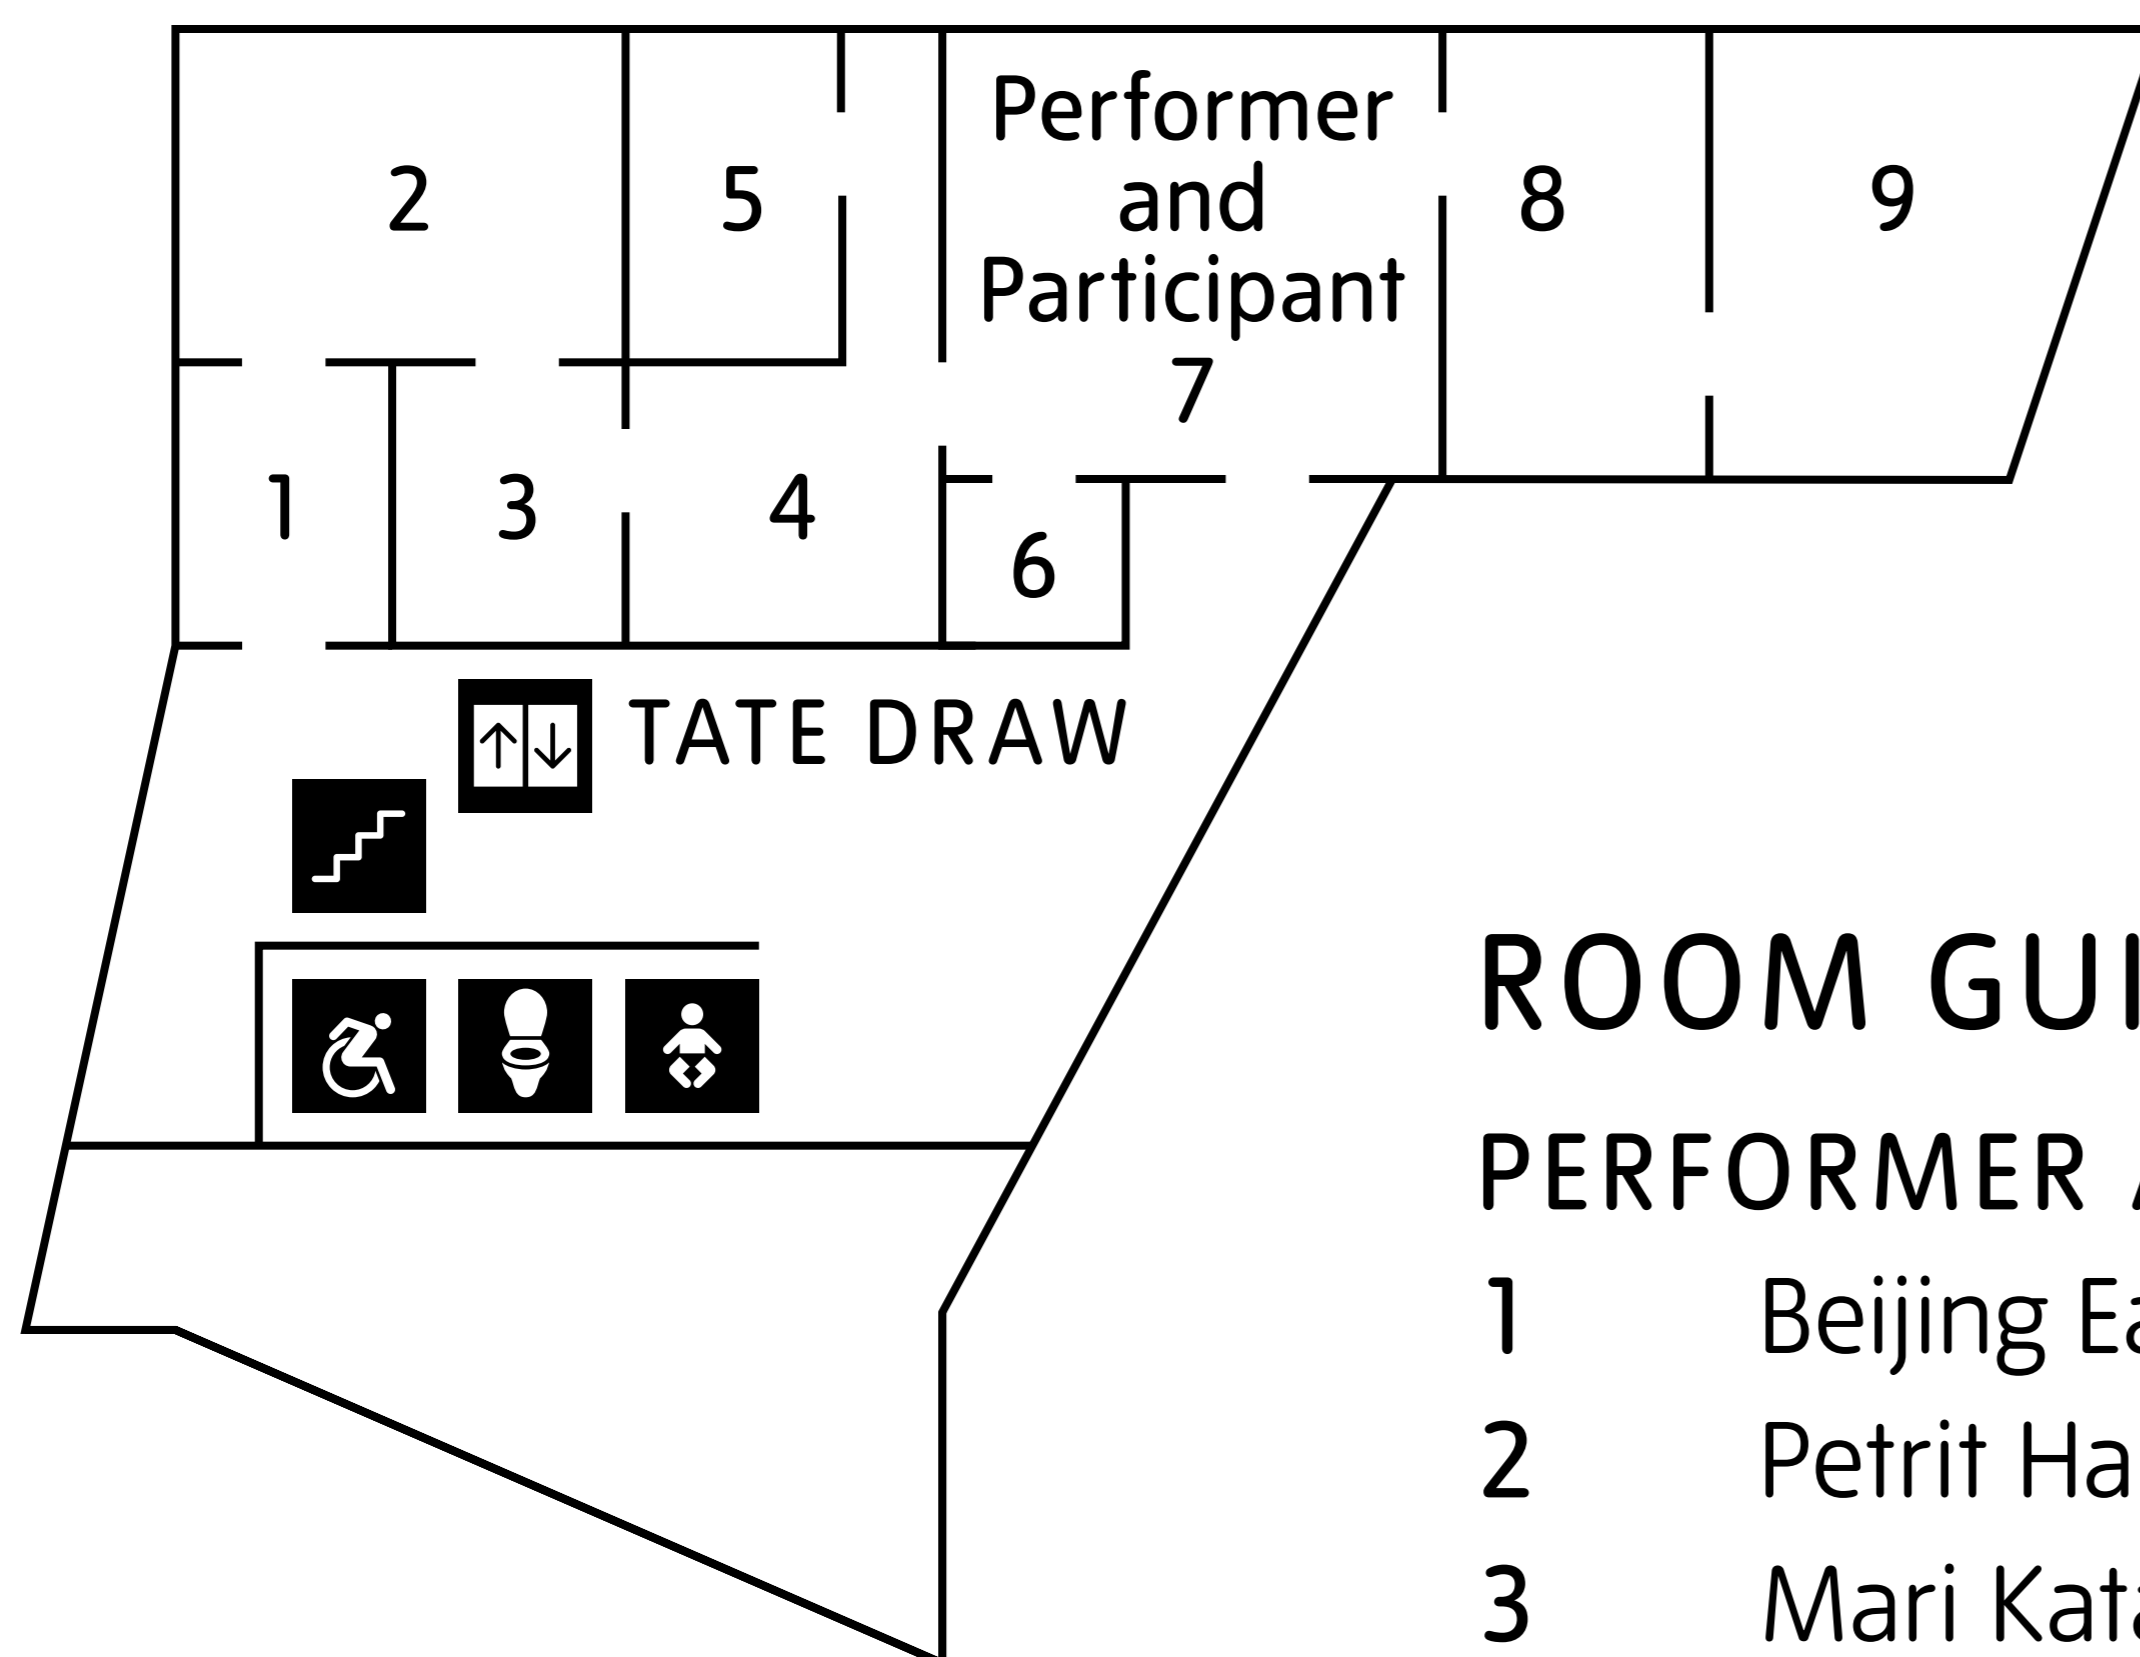

BLAVATNIK BUILDING

*TICKET REQUIRED 🎫

Ticket desk is located on Level 0, Turbine Hall. Join as a Member for unlimited free exhibition

TATE MODERN

3

NATALIE BELL BUILDING

ACCESS
THROUGH LEVELS 0, 1 AND 4

BLAVATNIK BUILDING

*TICKET REQUIRED 🎫

Ticket desk is located on Level 0, Turbine Hall. Join as a Member for unlimited free exhibition

TATE MODERN

4

NATALIE BELL BUILDING

BLAVATNIK BUILDING

ROOM GUIDE

MATERIALS AND OBJECTS