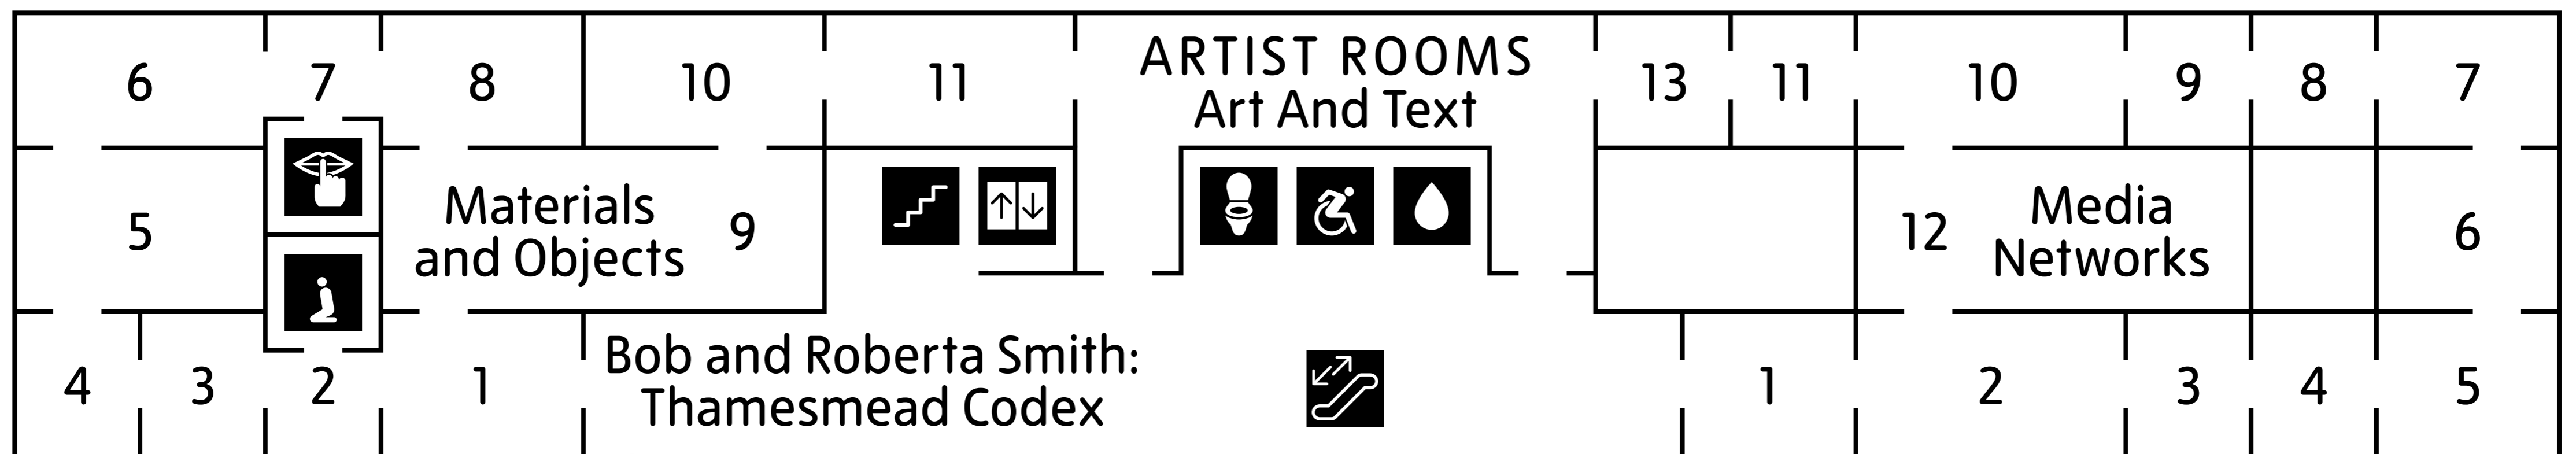

*TICKET REQUIRED 🎫

Ticket desk is located on Level 0, Turbine Hall. Join as a Member for unlimited free exhibition

TATE MODERN

4

NATALIE BELL BUILDING

BLAVATNIK BUILDING

ROOM GUIDE

MATERIALS AND OBJECTS