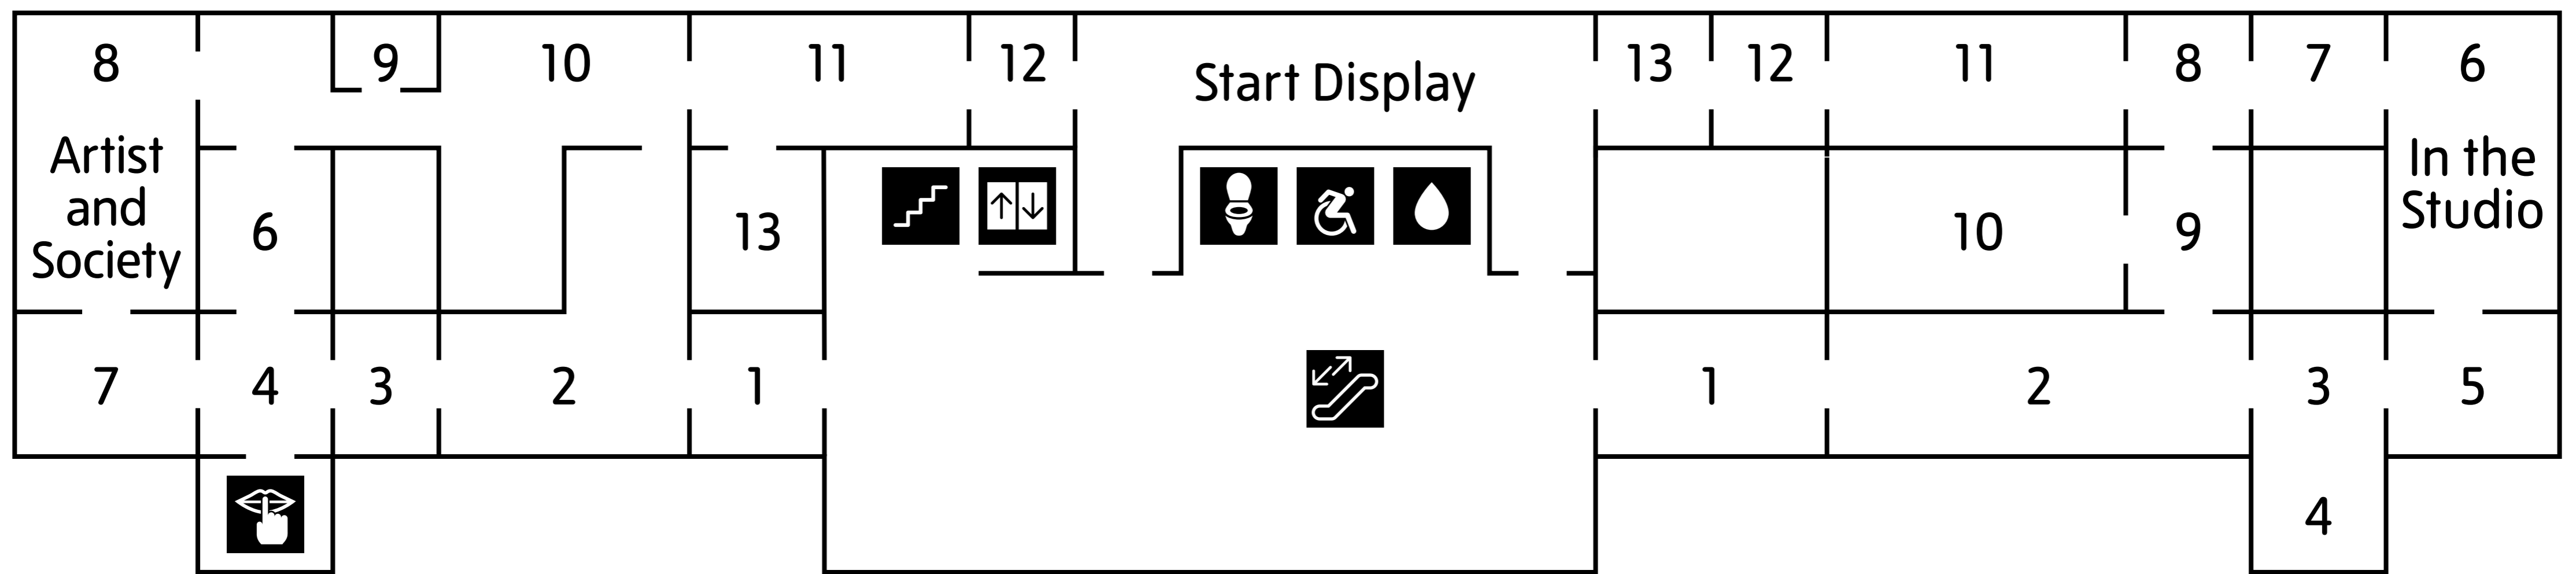

TATE MODERN

NATALIE BELL BUILDING

BLAVATNIK BUILDING

TATE MODERN

2

NATALIE BELL BUILDING

ACCESS
THROUGH LEVELS 0, 1 AND 4

ROOM GUIDE

IN THE STUDIO

- 1 Belkis Ayón and Sandra Vásquez de la Horra
- 2 Studio Practice
- 3 Geta Brătescu
- 4 Explore In the Studio
- 5 International Surrealism
- 6 The Disappearing Figure: Art after Catastrophe
- 7 The Shape of Words
- 8 The Shape of Words
- 9 Joan Mitchell
- 10 Joan Mitchell
- 11 Gerhard Richter
- 12 Painterly Gestures
- 13 Infinite Geometry

BLAVATNIK BUILDING

*TICKET REQUIRED 🎫

Ticket desk is located on Level 0, Turbine Hall. Join as a Member for unlimited free exhibition

TATE MODERN

3

NATALIE BELL BUILDING

ACCESS
THROUGH LEVELS 0, 1 AND 4

BLAVATNIK BUILDING