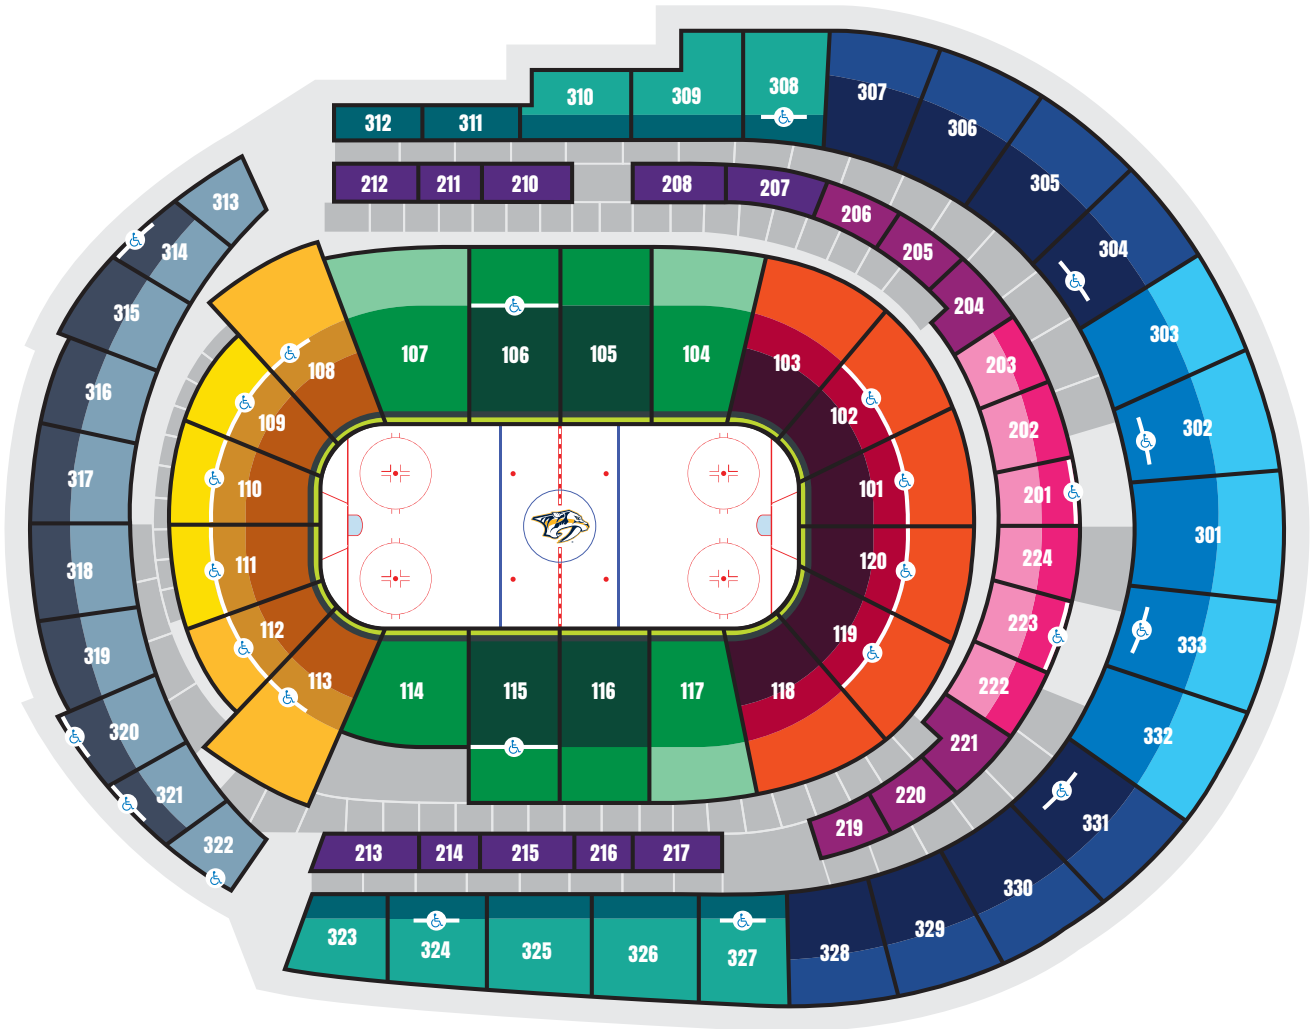

# 2024-25 Nashville Predators Seating Map

- |   |                           |   |                          |
|---|---------------------------|---|--------------------------|
|  | Lexus First Row           |  | GFA Sideline Club        |
|  | Lexus Second Row          |  | GFA Corner Club          |
|  | All-Inclusive Zone        |  | GFA Lower Endzone Club   |
|  | Premium Center Ice        |  | GFA Endzone Club         |
|  | Premium Lower Bowl        |  | Lower Bud Light Fan Zone |
|  | Lower Bowl                |  | Bud Light Fan Zone       |
|  | Premium Lower Bowl Attack |  | Lower Sideline Balcony   |
|  | Lower Bowl Attack         |  | Sideline Balcony         |
|  | Lower Bowl Corner         |  | Lower Corner Balcony     |
|  | Premium Lower Bowl Defend |  | Corner Balcony           |
|  | Lower Bowl Defend         |  | Lower Goal Zone          |
|  | Lower Bowl Endzone Defend |   | Goal Zone                |