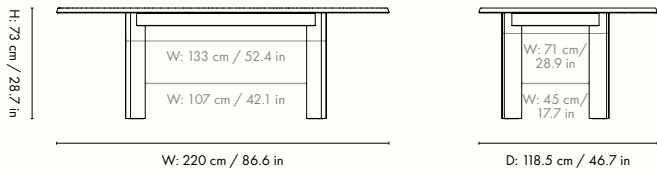

1104268360
White Oiled Beech

1104268361
Dark Stained Beech

Information

Size: H: 73 x W: 115 x D: 114 cm / H: 28.7 x W: 45.7 x 44.9 in

Material: FSC™ certified solid beech. Stained

Care: Wipe with a damp cloth. Do not leave the surface wet.

1104268362
White Oiled Beech

1104268363
Dark Stained Beech

Information

Size: H: 73 x W: 220 x D: 118.5 cm / H: 28.7 x W: 86.6 x 46.7 in

Material: FSC™ certified solid beech. Stained

Care: Wipe with a damp cloth. Do not leave the surface wet.

Country of origin: Croatia

Net weight: 57 kg

Packsize: 1

Test: EN 15372:2016, Furniture - Strength, durability and safety - Requirements for non-domestic tables

The mark of responsible forestry

Measurements

1104270013
White Oiled Beech

1104270014
Dark Stained Beech

Information

Size: H: 38 x W: 107.6 x D: 108.1 cm / H: 15 x W: 42.4 x D: 42.6 in

Material: FSC™ certified solid beech. Oiled

Care: Wipe with a damp cloth. Do not leave the surface wet.