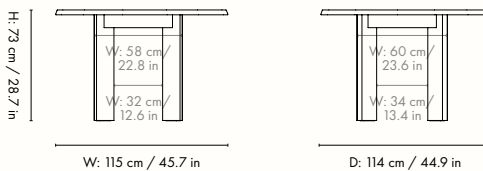

1104270011
White Oiled Beech

1104270012
Dark Stained Beech

Information

Size: H: 73.9 x W: 90 x D: 170 cm / H: 29.1 x W: 35.4 x D: 66.9 in

Material: FSC™ certified solid beech. Oiled

Care: Wipe with a damp cloth. Do not leave the surface wet.

1104268360
White Oiled Beech

1104268361
Dark Stained Beech

Information

Size: H: 73 x W: 115 x D: 114 cm / H: 28.7 x W: 45.7 x 44.9 in

Material: FSC™ certified solid beech. Stained

Care: Wipe with a damp cloth. Do not leave the surface wet.

Country of origin: Croatia

Net weight: 37 kg

Packsizes: 1

The mark of responsible forestry

Measurements

W: 115 cm / 45.7 in

D: 114 cm / 44.9 in

W: 115 cm / 45.7 in

1104268362
White Oiled Beech

1104268363
Dark Stained Beech

Information

Size: H: 73 x W: 220 x D: 118.5 cm / H: 28.7 x W: 86.6 x 46.7 in

Material: FSC™ certified solid beech. Stained

Care: Wipe with a damp cloth. Do not leave the surface wet.