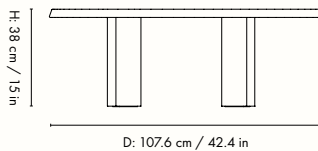

Measurements