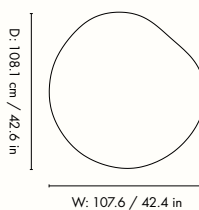

Measurements