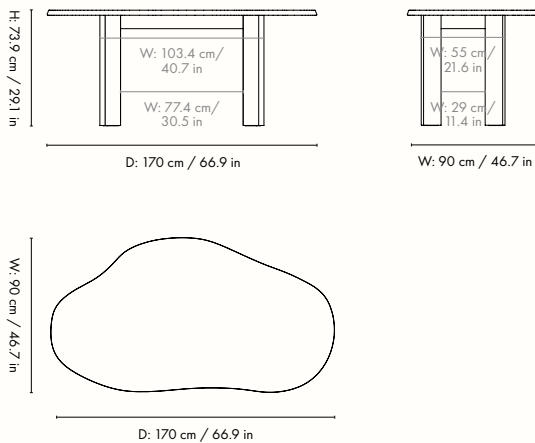

1104270011
White Oiled Beech

1104270012
Dark Stained Beech

Information

Size: H: 73.9 x W: 90 x D: 170 cm / H: 29.1 x W: 35.4 x D: 66.9 in

Material: FSC™ certified solid beech. Oiled

Care: Wipe with a damp cloth. Do not leave the surface wet.

Country of origin: Croatia

Net weight: 42 kg / 92.6 lb

Packsizes: 1

The mark of responsible forestry

Measurements

Tarn Dining Table

– 115

The Tarn Dining Table is meticulously crafted from solid, FSC™ certified beech wood. The table showcases a fluid and organic shape, beautifully contrasted by a beveled edge and four broad, linear legs, creating a visually striking piece. Perfect for your dining area or kitchen, it effortlessly sets a warm and cozy ambiance for your meals.

1104268360
White Oiled Beech

1104268361
Dark Stained Beech

Information

Size: H: 73 x W: 115 x D: 114 cm / H: 28.7 x W: 45.7 x 44.9 in

Material: FSC™ certified solid beech. Stained

Care: Wipe with a damp cloth. Do not leave the surface wet.

1104268362
White Oiled Beech

1104268363
Dark Stained Beech

Information

Size: H: 73 x W: 220 x D: 118.5 cm / H: 28.7 x W: 86.6 x 46.7 in

Material: FSC™ certified solid beech. Stained

Care: Wipe with a damp cloth. Do not leave the surface wet.