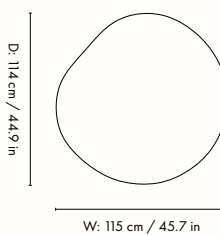

1104270011
White Oiled Beech

1104270012
Dark Stained Beech

Information

Size: H: 73.9 x W: 90 x D: 170 cm / H: 29.1 x W: 35.4 x D: 66.9 in

Material: FSC™ certified solid beech. Oiled

Care: Wipe with a damp cloth. Do not leave the surface wet.

1104268360
White Oiled Beech

1104268361
Dark Stained Beech

Information

Size: H: 73 x W: 115 x D: 114 cm / H: 28.7 x W: 45.7 x 44.9 in

Material: FSC™ certified solid beech. Stained

Care: Wipe with a damp cloth. Do not leave the surface wet.

Country of origin: Croatia

Net weight: 37 kg

Packsizes: 1

The mark of responsible forestry

Measurements

W: 115 cm / 45.7 in

D: 114 cm / 44.9 in

W: 115 cm / 45.7 in

1104268362
White Oiled Beech

1104268363
Dark Stained Beech

Information

Size: H: 73 x W: 220 x D: 118.5 cm / H: 28.7 x W: 86.6 x 46.7 in

Material: FSC™ certified solid beech. Stained

Care: Wipe with a damp cloth. Do not leave the surface wet.