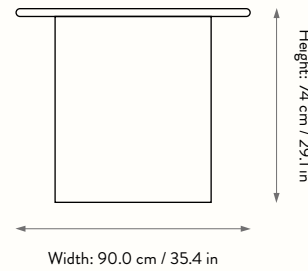

Size: H: 74 x W: 90 x D: 200 cm
H: 29.1 x W: 35.4 x D: 78.7 in

Material: FSC™ certified MDF.
High-gloss lacquered

Care: Wipe with a damp cloth

Country: China

Net. weight: 75 kg / 165.3 lb

Packsize: 1 (2 cartons)

Attention: High-gloss is a sensitive surface. Do not put anything directly on the table top. Always use coasters or other protective items with a soft surface

RINK DINING TABLE - LARGE

Size: H: 74 x W: 90 x D: 240 cm
H: 29.1 x W: 35.4 x D: 94.5 in

Depth: 200.0 cm / 78.7 in

Depth: 240.0 cm / 94.5 in

Width: 90.0 cm / 35.4 in

Width: 90.0 cm / 35.4 in

Depth: 200.0 cm / 78.7 in

Depth: 240.0 cm / 94.5 in

Rink Dinig Tables

Seating overview

Size: H: 45 x W: 35 x D: 140 cm
 H: 17.7 x W: 13.8 x D: 55.1 in

Material: FSC™ certified MDF.
 High-gloss lacquered

Care: Wipe with a damp cloth

Country: China

Net. weight: 20 kg / 44.1 lb

Packsize: 1

Attention: High-gloss is a sensitive surface. Do not put anything directly on the table top. Always use coasters or other protective items with a soft surface