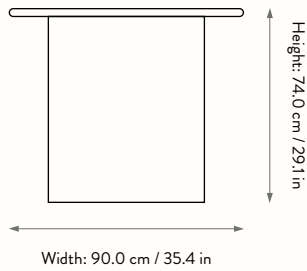

Size: H: 74 x W: 90 x D: 200 cm
H: 29.1 x W: 35.4 x D: 78.7 in

Material: FSC™ certified MDF.
High-gloss lacquered

Care: Wipe with a damp cloth

Country: China

Net. weight: 75 kg / 165.3 lb

Packsize: 1 (2 cartons)

Attention: High-gloss is a sensitive surface. Do not put anything directly on the table top. Always use coasters or other protective items with a soft surface

RINK DINING TABLE - LARGE

Size: H: 74 x W: 90 x D: 240 cm
H: 29.1 x W: 35.4 x D: 94.5 in

Depth: 200.0 cm / 78.7 in

Depth: 240.0 cm / 94.5 in

Width: 90.0 cm / 35.4 in

Width: 90.0 cm / 35.4 in

Depth: 200.0 cm / 78.7 in

Depth: 240.0 cm / 94.5 in

Rink Dinig Tables

Seating overview

Size: H: 45 x W: 35 x D: 140 cm
 H: 17.7 x W: 13.8 x D: 55.1 in

Material: FSC™ certified MDF.
 High-gloss lacquered

Care: Wipe with a damp cloth

Country: China

Net. weight: 20 kg / 44.1 lb

Packsize: 1

Attention: High-gloss is a sensitive surface. Do not put anything directly on the table top. Always use coasters or other protective items with a soft surface