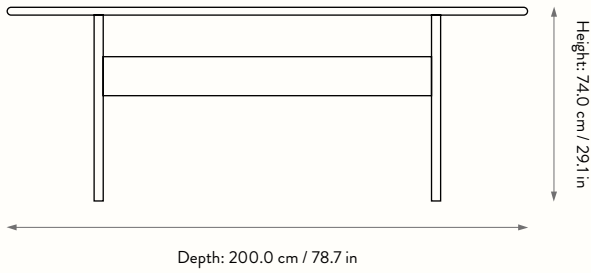

Size: H: 74 x W: 90 x D: 200 cm
H: 29.1 x W: 35.4 x D: 78.7 in

Material: FSC™ certified MDF.
High-gloss lacquered

Care: Wipe with a damp cloth

Country: China

Net. weight: 75 kg / 165.3 lb

Packsize: 1 (2 cartons)

Attention: High-gloss is a sensitive surface. Do not put anything directly on the table top. Always use coasters or other protective items with a soft surface

RINK DINING TABLE - LARGE

Size: H: 74 x W: 90 x D: 240 cm
H: 29.1 x W: 35.4 x D: 94.5 in

Depth: 200.0 cm / 78.7 in

Depth: 240.0 cm / 94.5 in

Width: 90.0 cm / 35.4 in

Width: 90.0 cm / 35.4 in

Depth: 200.0 cm / 78.7 in

Depth: 240.0 cm / 94.5 in

Rink Dinig Tables

Seating overview

Size: H: 45 x W: 35 x D: 140 cm
 H: 17.7 x W: 13.8 x D: 55.1 in

Material: FSC™ certified MDF.
 High-gloss lacquered

Care: Wipe with a damp cloth

Country: China

Net. weight: 20 kg / 44.1 lb

Packsize: 1

Attention: High-gloss is a sensitive surface. Do not put anything directly on the table top. Always use coasters or other protective items with a soft surface