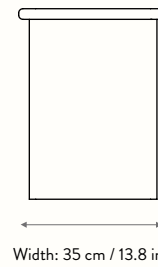

RINK BENCH - 200

Size: H: 45 x W: 35 x D: 200 cm
H: 17.7 x W: 13.8 x D: 78.7 in

Material: FSC™ certified MDF.
High-gloss lacquered

Care: Wipe with a damp cloth

Country: China

Net. weight: 25 kg / 55.1 lb

Packsize: 1

Attention: High-gloss is a sensitive surface. Do not put anything directly on the table top. Always use coasters or other protective items with a soft surface