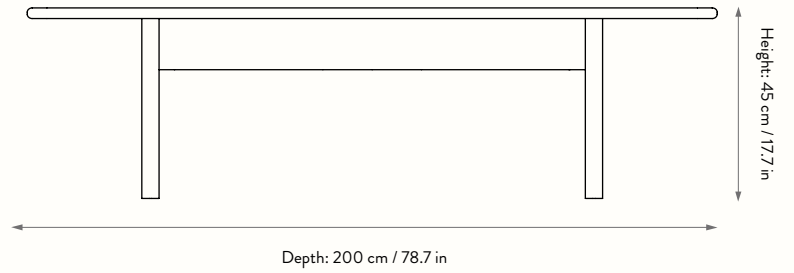

RINK BENCH - 200

Size: H: 45 x W: 35 x D: 200 cm
H: 17.7 x W: 13.8 x D: 78.7 in

Material: FSC™ certified MDF.
High-gloss lacquered

Care: Wipe with a damp cloth

Country: China

Net. weight: 25 kg / 55.1 lb

Packsize: 1

Attention: High-gloss is a sensitive surface. Do not put anything directly on the table top. Always use coasters or other protective items with a soft surface