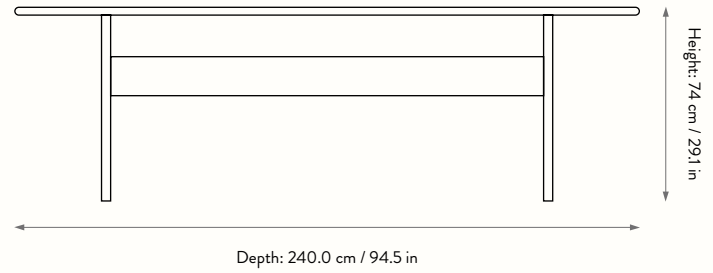

Size: H: 74 x W: 90 x D: 200 cm
H: 29.1 x W: 35.4 x D: 78.7 in

Material: FSC™ certified MDF.
High-gloss lacquered

Care: Wipe with a damp cloth

Country: China

Net. weight: 75 kg / 165.3 lb

Packsize: 1 (2 cartons)

Attention: High-gloss is a sensitive surface. Do not put anything directly on the table top. Always use coasters or other protective items with a soft surface

RINK DINING TABLE - LARGE

Size: H: 74 x W: 90 x D: 240 cm
H: 29.1 x W: 35.4 x D: 94.5 in

Depth: 200.0 cm / 78.7 in

Depth: 240.0 cm / 94.5 in

Width: 90.0 cm / 35.4 in

Width: 90.0 cm / 35.4 in

Depth: 200.0 cm / 78.7 in

Depth: 240.0 cm / 94.5 in

Rink Dinig Tables

Seating overview

Size: H: 45 x W: 35 x D: 140 cm
 H: 17.7 x W: 13.8 x D: 55.1 in

Material: FSC™ certified MDF.
 High-gloss lacquered

Care: Wipe with a damp cloth

Country: China

Net. weight: 20 kg / 44.1 lb

Packsize: 1

Attention: High-gloss is a sensitive surface. Do not put anything directly on the table top. Always use coasters or other protective items with a soft surface