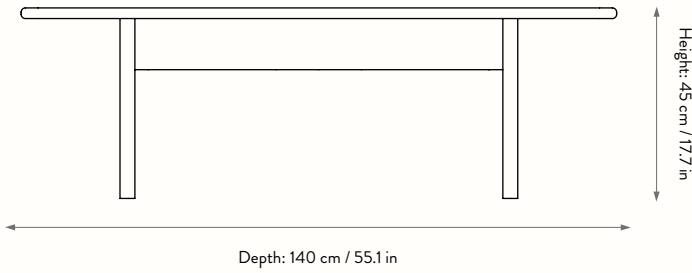

RINK BENCH - 200

Size: H: 45 x W: 35 x D: 200 cm
H: 17.7 x W: 13.8 x D: 78.7 in

Material: FSC™ certified MDF.
High-gloss lacquered

Care: Wipe with a damp cloth

Country: China

Net. weight: 25 kg / 55.1 lb

Packsize: 1

Attention: High-gloss is a sensitive surface. Do not put anything directly on the table top. Always use coasters or other protective items with a soft surface