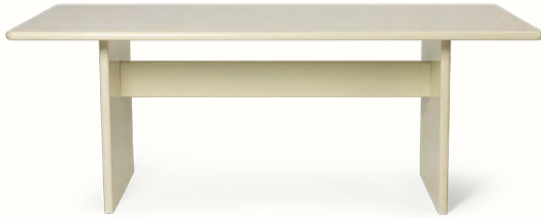

Product Fact Sheet

Rink Collection

ferm
L I V I N G

1104266450
Eggshell

1104270167
Tea Green

1104266453
Eggshell

1104270170
Tea Green

RINK DINING TABLE - SMALL

Size: H: 74 x W: 90 x D: 200 cm
H: 29.1 x W: 35.4 x D: 78.7 in

Material: FSC™ certified MDF.
High-gloss lacquered

Care: Wipe with a damp cloth

Country: China

Net. weight: 75 kg / 165.3 lb

Packsize: 1 (2 cartons)

Attention: High-gloss is a sensitive surface. Do not put anything directly on the table top. Always use coasters or other protective items with a soft surface

RINK DINING TABLE - LARGE

Size: H: 74 x W: 90 x D: 240 cm
H: 29.1 x W: 35.4 x D: 94.5 in

Depth: 200.0 cm / 78.7 in

Depth: 240.0 cm / 94.5 in

Width: 90.0 cm / 35.4 in

Width: 90.0 cm / 35.4 in

Depth: 200.0 cm / 78.7 in

Depth: 240.0 cm / 94.5 in

Rink Dinig Tables

Seating overview