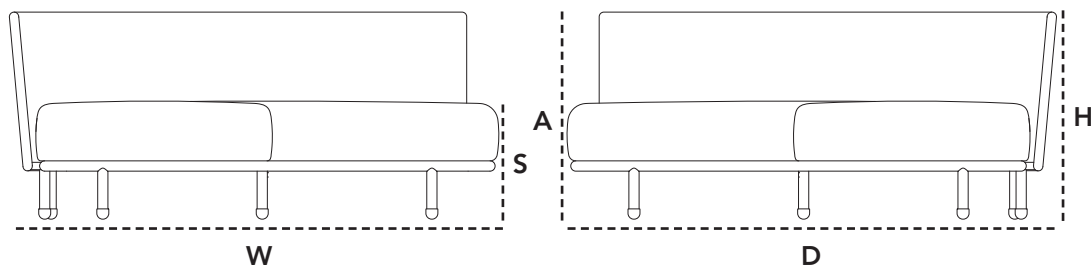

Dimensioner/Dimensions/Dimensionen

W	167cm	65.8"
D	89cm	35.1"
H	70cm	27.6"
S	42cm	17"
A	85cm	33.5"
Wgt	38,75kg	85.4lbs