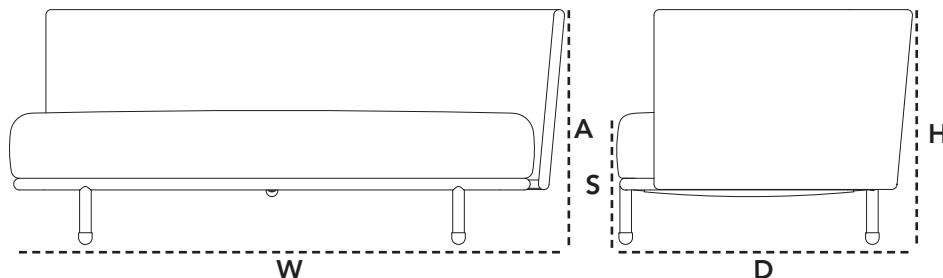

Dimensioner/Dimensions/Dimensionen

W	167cm	65.8"
D	89cm	35.1"
H	70cm	27.6"
S	43cm	17"
A	85cm	33.5"
Wgt	28,9kg	63.7lbs