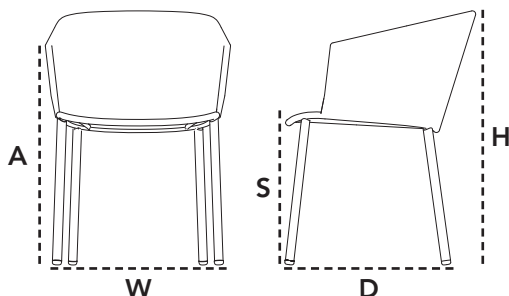

Dimensioner/Dimensions/Dimensionen

W	57cm	22.5"
D	57cm	22.5"
H	76cm	30"
S	45cm	17.8"
A	52cm	20.5"
Wgt	5,6kg	12.4lbs

Hynde/Cushions/Kissen

YSN94 White	7430 Cane-line Natté	YSN95 Grey	7440 Cane-line Natté
YSN95 Grey	W 42cm 16.6"	YSN96 Light grey	W 43cm 17"
YSN96 Light grey	D 45cm 17.8"		D 76cm 30"
YSN98 Black	H 2cm 0.8"		H 2cm 0.8"
	Wgt 0,8kg 1.76lbs		Wgt 0,61kg 1.40lbs