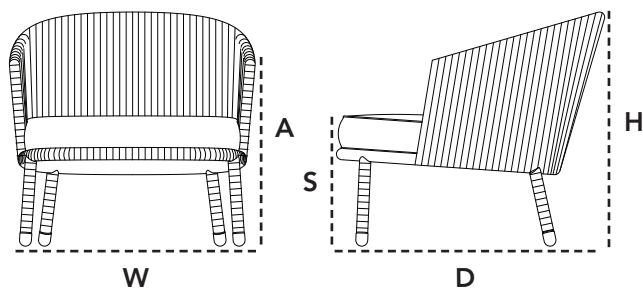

Dimensioner/Dimensions/Dimensionen

W	76cm	30"
D	84cm	33.1"
H	73cm	28.8"
S	43cm	17"
A	65cm	25.6"
Wgt	18kg	39.7lbs