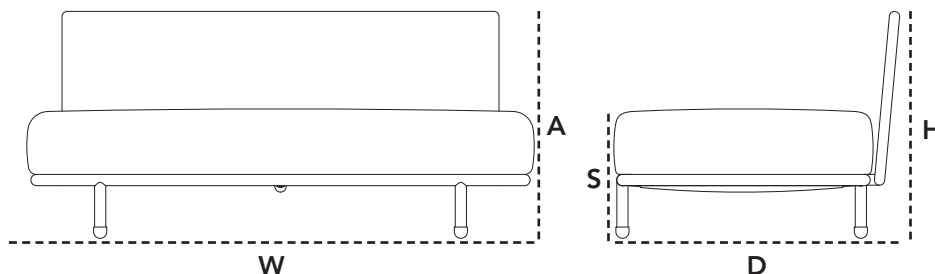

Dimensioner/Dimensions/Dimensionen

W	157cm	61.9"
D	89cm	35.1"
H	70cm	27.6"
S	43cm	17"
A	85cm	33.5"
Wgt	24,6kg	54.2lbs