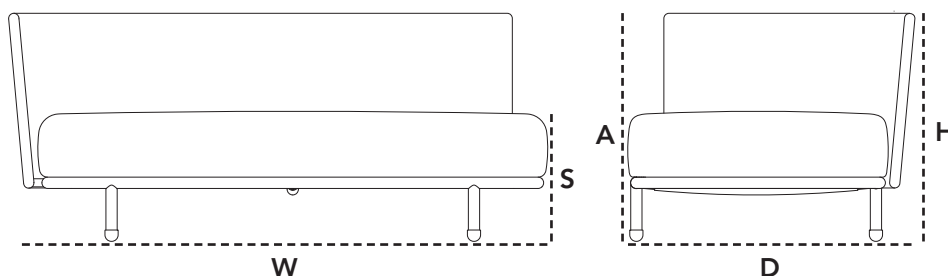

Dimensioner/Dimensions/Dimensionen

W	167cm	65.8"
D	89cm	35.1"
H	70cm	27.6"
S	43cm	17"
A	85cm	33.5"
Wgt	28,9kg	63.7lbs