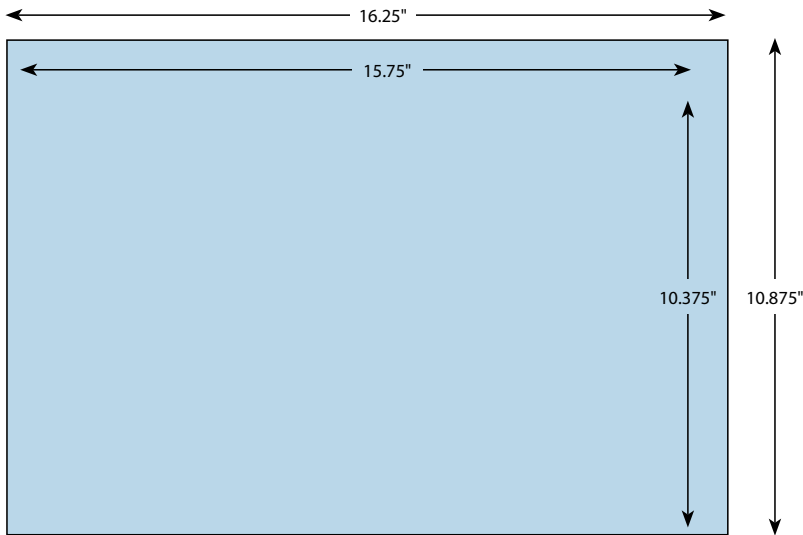

Healio Journal Specs

NOTE: Unit sizes pictured are right hand pages. Live area (non-bleed) dimensions are listed inside the shaded area of each unit. Trim sizes are listed outside each unit. Bleed dimensions are listed below each unit. Digital files preferred. Trim size of publication is 8.125 x 10.875. For more information, visit healio.com/adspecs.

Full Page Spread

Bleed: 16.5" x 11.125"
 Trim: 16.25" x 10.875"
 Live: 15.75" x 10.375"

Full Page

Bleed: 8.375" x 11.125"
 Trim: 8.125" x 10.875"
 Live: 7.625" x 10.375"

Half Horizontal

Bleed: 8.375" x 5.5"
 Trim: 8.125" x 5.2361"
 Live: 7.625" x 4.75"

Half Vertical

Bleed: 4.125" x 11.125"
 Trim: 3.875" x 10.875"
 Live: 3.375" x 10.375"

Quarter (nonbleed only)

Trim: 3.625" x 5"

Healio Strategic Solutions, 6900 Grove Road, Thorofare, NJ 08086 USA
PHONE: 800-257-8290 • 856-994-9909