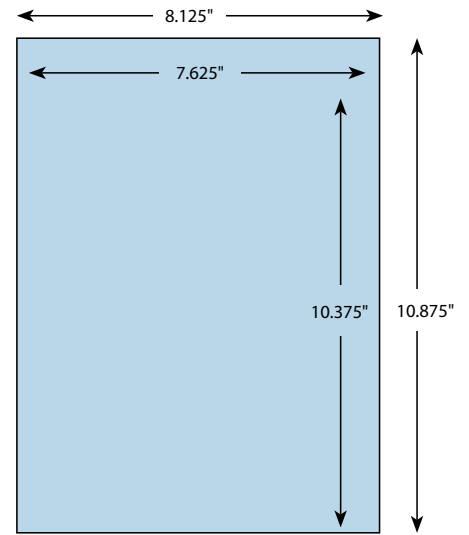

Healio Journal Specs

NOTE: Unit sizes pictured are right hand pages. Live area (non-bleed) dimensions are listed inside the shaded area of each unit. Trim sizes are listed outside each unit. Bleed dimensions are listed below each unit. Digital files preferred. Trim size of publication is 8.125 x 10.875. For more information, visit healio.com/adspecs.

Full Page Spread

Bleed: 16.5" x 11.125"
 Trim: 16.25" x 10.875"
 Live: 15.75" x 10.375"

Full Page

Bleed: 8.375" x 11.125"
 Trim: 8.125" x 10.875"
 Live: 7.625" x 10.375"

Half Horizontal

Bleed: 8.375" x 5.5"
 Trim: 8.125" x 5.2361"
 Live: 7.625" x 4.75"

Half Vertical

Bleed: 4.125" x 11.125"
 Trim: 3.875" x 10.875"
 Live: 3.375" x 10.375"

Quarter (nonbleed only)

Trim: 3.625" x 5"

Healio Strategic Solutions, 6900 Grove Road, Thorofare, NJ 08086 USA
PHONE: 800-257-8290 • 856-994-9909