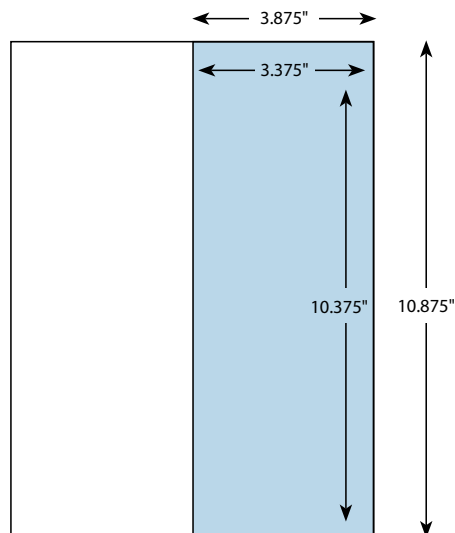

Healio Journal Specs

NOTE: Unit sizes pictured are right hand pages. Live area (non-bleed) dimensions are listed inside the shaded area of each unit. Trim sizes are listed outside each unit. Bleed dimensions are listed below each unit. Digital files preferred. Trim size of publication is 8.125 x 10.875. For more information, visit healio.com/adspecs.

Full Page Spread

Bleed: 16.5" x 11.125"
 Trim: 16.25" x 10.875"
 Live: 15.75" x 10.375"

Full Page

Bleed: 8.375" x 11.125"
 Trim: 8.125" x 10.875"
 Live: 7.625" x 10.375"

Half Horizontal

Bleed: 8.375" x 5.5"
 Trim: 8.125" x 5.2361"
 Live: 7.625" x 4.75"

Half Vertical

Bleed: 4.125" x 11.125"
 Trim: 3.875" x 10.875"
 Live: 3.375" x 10.375"

Quarter (nonbleed only)

Trim: 3.625" x 5"

Healio Strategic Solutions, 6900 Grove Road, Thorofare, NJ 08086 USA
PHONE: 800-257-8290 • 856-994-9909