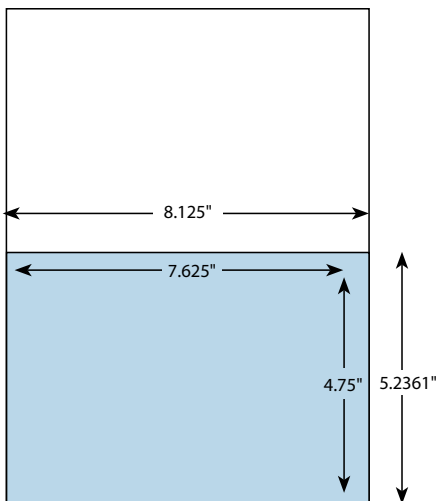

Healio Journal Specs

NOTE: Unit sizes pictured are right hand pages. Live area (non-bleed) dimensions are listed inside the shaded area of each unit. Trim sizes are listed outside each unit. Bleed dimensions are listed below each unit. Digital files preferred. Trim size of publication is 8.125 x 10.875. For more information, visit healio.com/adspecs.

Full Page Spread

Bleed: 16.5" x 11.125"
 Trim: 16.25" x 10.875"
 Live: 15.75" x 10.375"

Full Page

Bleed: 8.375" x 11.125"
 Trim: 8.125" x 10.875"
 Live: 7.625" x 10.375"

Half Horizontal

Bleed: 8.375" x 5.5"
 Trim: 8.125" x 5.2361"
 Live: 7.625" x 4.75"

Half Vertical

Bleed: 4.125" x 11.125"
 Trim: 3.875" x 10.875"
 Live: 3.375" x 10.375"

Quarter (nonbleed only)

Trim: 3.625" x 5"

Healio Strategic Solutions, 6900 Grove Road, Thorofare, NJ 08086 USA
PHONE: 800-257-8290 • 856-994-9909