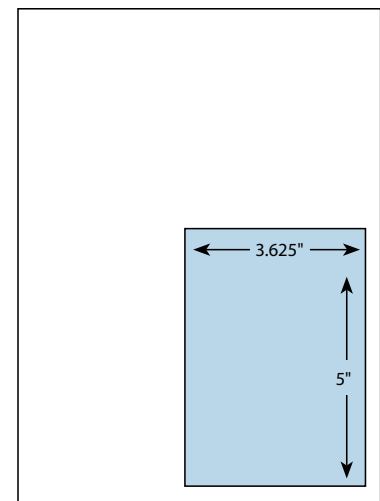

Healio Journal Specs

NOTE: Unit sizes pictured are right hand pages. Live area (non-bleed) dimensions are listed inside the shaded area of each unit. Trim sizes are listed outside each unit. Bleed dimensions are listed below each unit. Digital files preferred. Trim size of publication is 8.125 x 10.875. For more information, visit healio.com/adspecs.

Full Page Spread

Bleed: 16.5" x 11.125"
 Trim: 16.25" x 10.875"
 Live: 15.75" x 10.375"

Full Page

Bleed: 8.375" x 11.125"
 Trim: 8.125" x 10.875"
 Live: 7.625" x 10.375"

Half Horizontal

Bleed: 8.375" x 5.5"
 Trim: 8.125" x 5.2361"
 Live: 7.625" x 4.75"

Half Vertical

Bleed: 4.125" x 11.125"
 Trim: 3.875" x 10.875"
 Live: 3.375" x 10.375"

Quarter (nonbleed only)

Trim: 3.625" x 5"

Healio Strategic Solutions, 6900 Grove Road, Thorofare, NJ 08086 USA
PHONE: 800-257-8290 • 856-994-9909