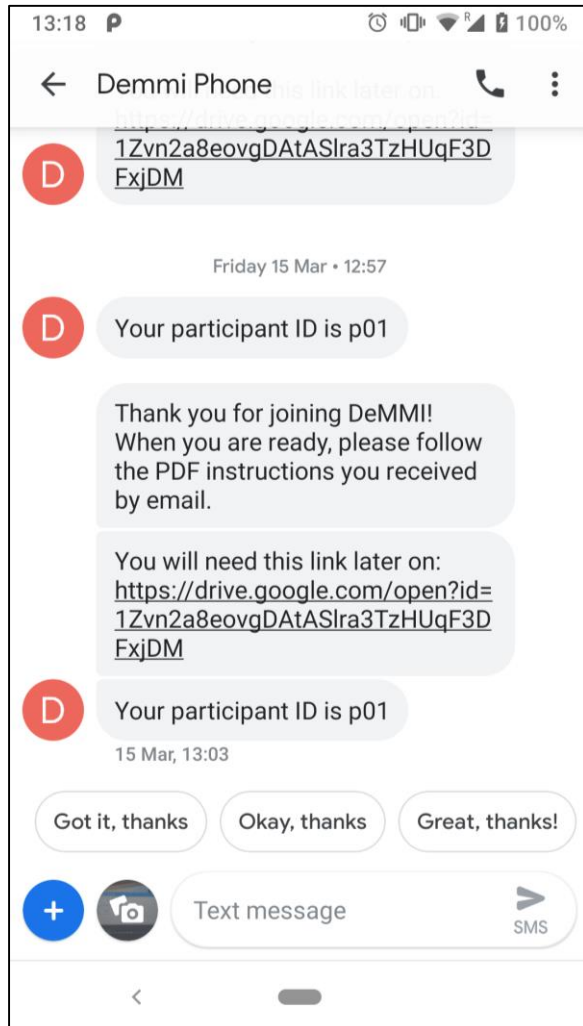

SMS

What you do

What we see

Participant

25124613-434b-4a02-906a-dae0cf8209d

Timestamp

19-March-2019 13:18:35

Person texted

569b04f0ae1358560ac605fb1d11fd9d7c0d20

Type

Incoming/Outgoing