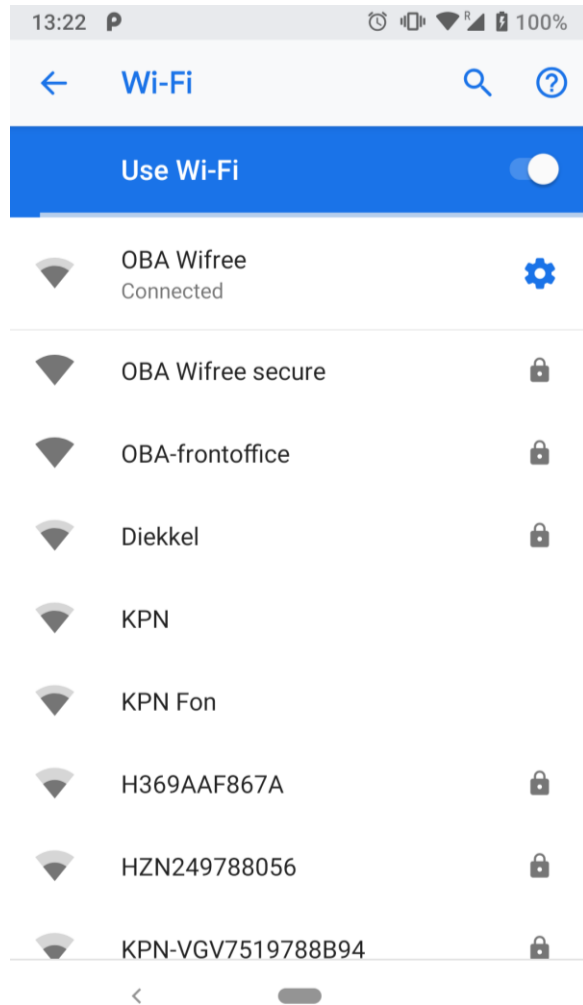

Wi-Fi

What you do

What we see

Participant

25124613-434b-4a02-906a-dae0cf8209d

Timestamp

19-March-2019 13:22:35

Wi-Fi access point label

Example: eduroam, The Cloud, or Costa