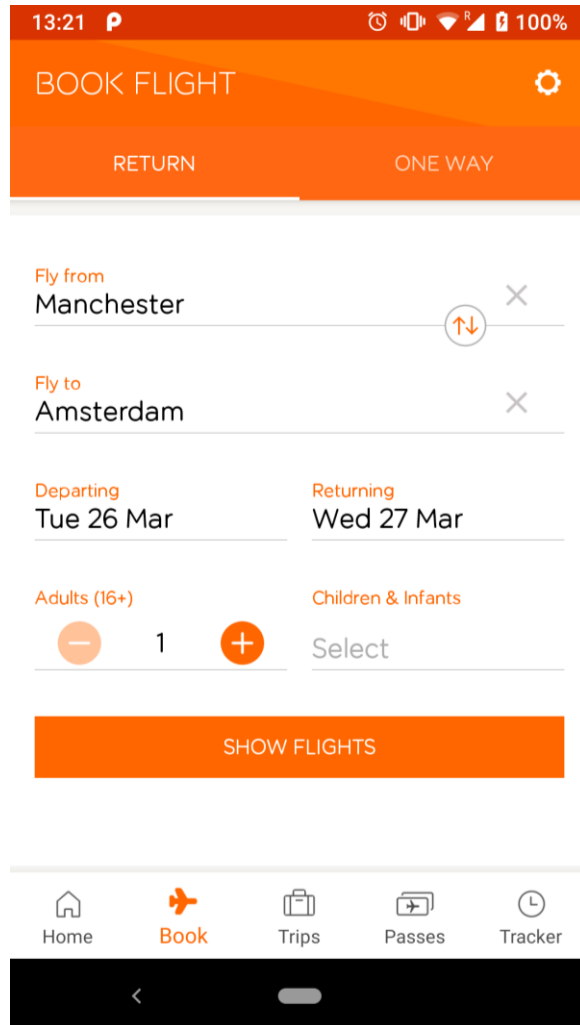

Time zone

What you do

What we see

Participant

25124613-434b-4a02-906a-daae0cf8209d

Timestamp

26-March-2019 13:21:35

Time zone

Central European Summer Time