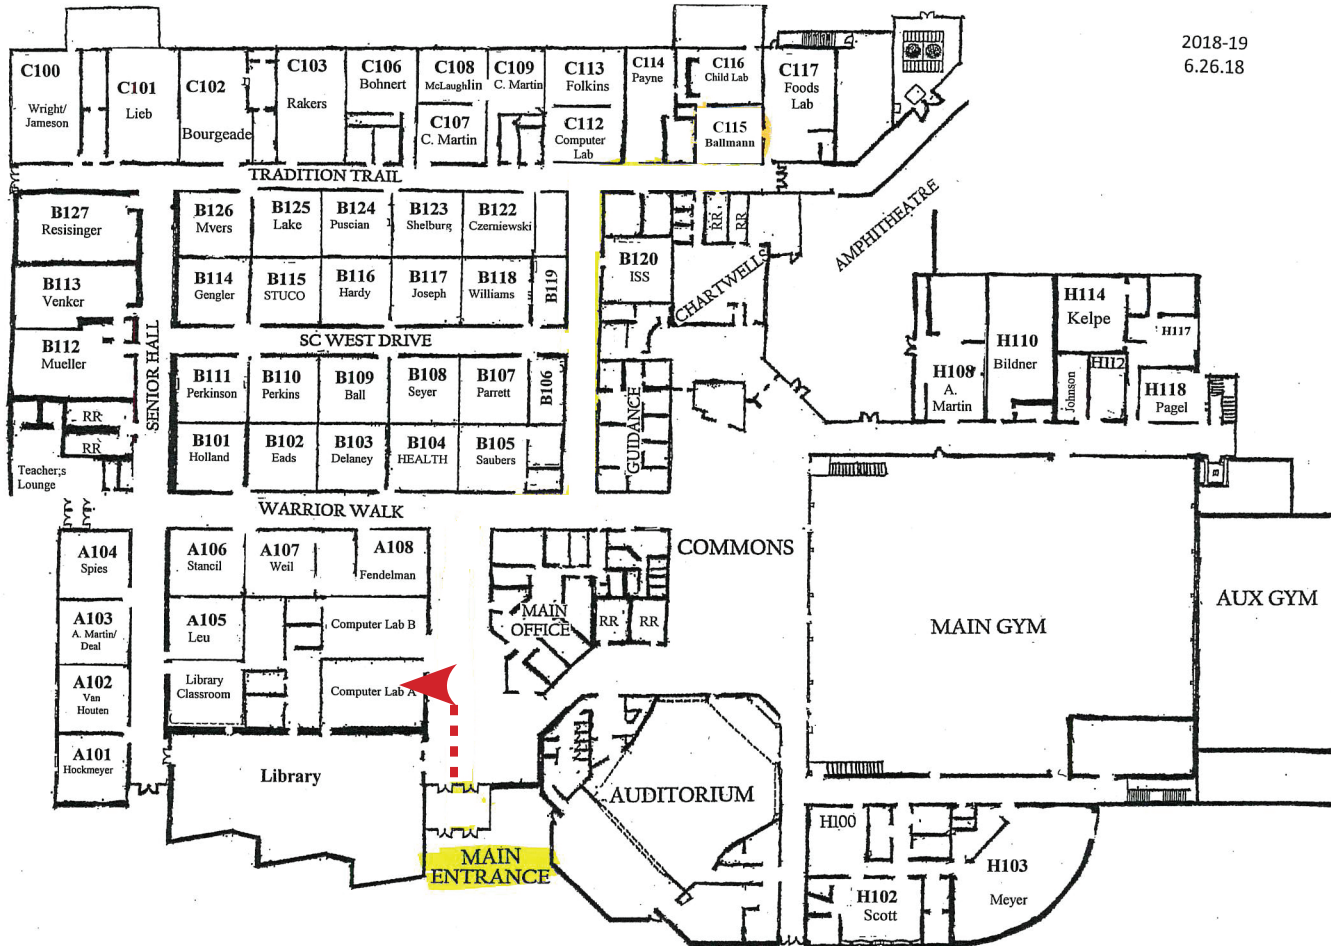

St. Charles West High School

3601 Droste Road, St. Charles, 63301

Computer Lab A

Enter through the double doors to the left of the main school entrance. Computer lab A will be on the left hand side of hall after the Library.

St. Charles West High School
3601 Droste Road, St. Charles, 63301
Room Computer Lab A

2018-19
6.26.18

Enter through the double doors to the left of the main school entrance. Computer lab A will be on the left hand side of hall after the Library.