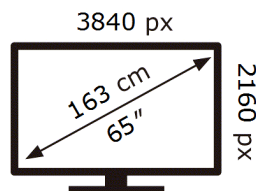

# ENERG

Samsung

QE65QN90DAT

**90** kWh/1000h

ABCDEF **G**

**210** kWh/1000h

2019/2013