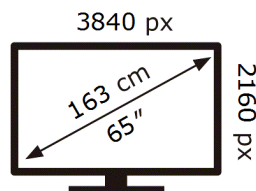

Samsung

QE65QN90DAT

**90** kWh/1000h

ABCDEF **G**

**210** kWh/1000h