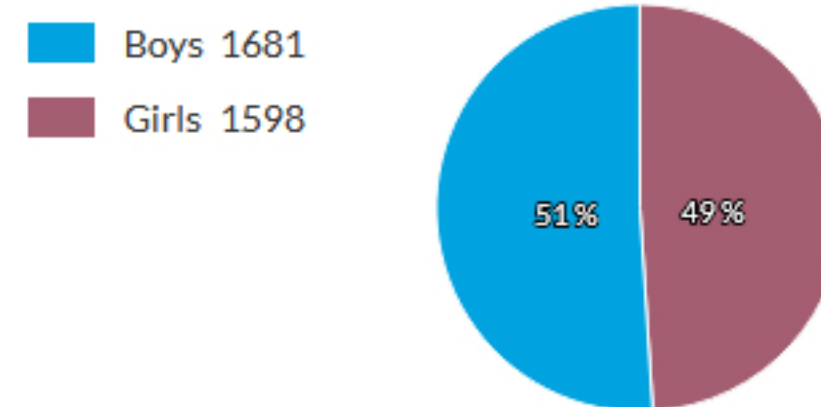

Students

Total enrolments: 3279