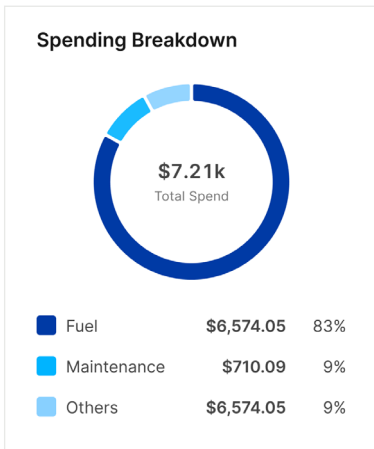

### Maintenance

Increase vehicle uptime, reduce repair costs, and keep your fleet moving.

- Preventive maintenance
- Vehicle telemetry
- Customized inspections

### Sustainability

Reduce your environmental and economic impact. Save on fuel with AI-driven insights.

- Fuel economy insights
- Discover improvements
- Optimize operations