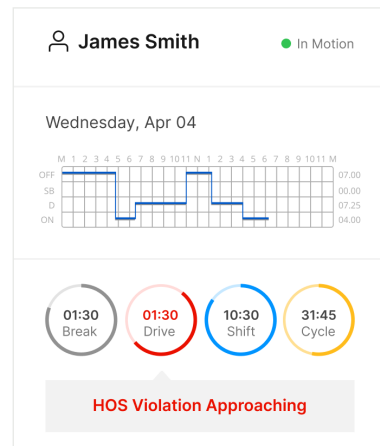

### Tracking & Telematics

Gain real-time visibility into the location, utilization, and health of vehicles, equipment, and assets.

- Real-time tracking
- Location-based intelligence
- Commercial-grade hardware

### Driver Safety

Reduce accidents and protect your drivers with the leader in AI-powered accident prevention.

- The most accurate AI Dashcam
- Automated coaching
- Risk scoring and reporting