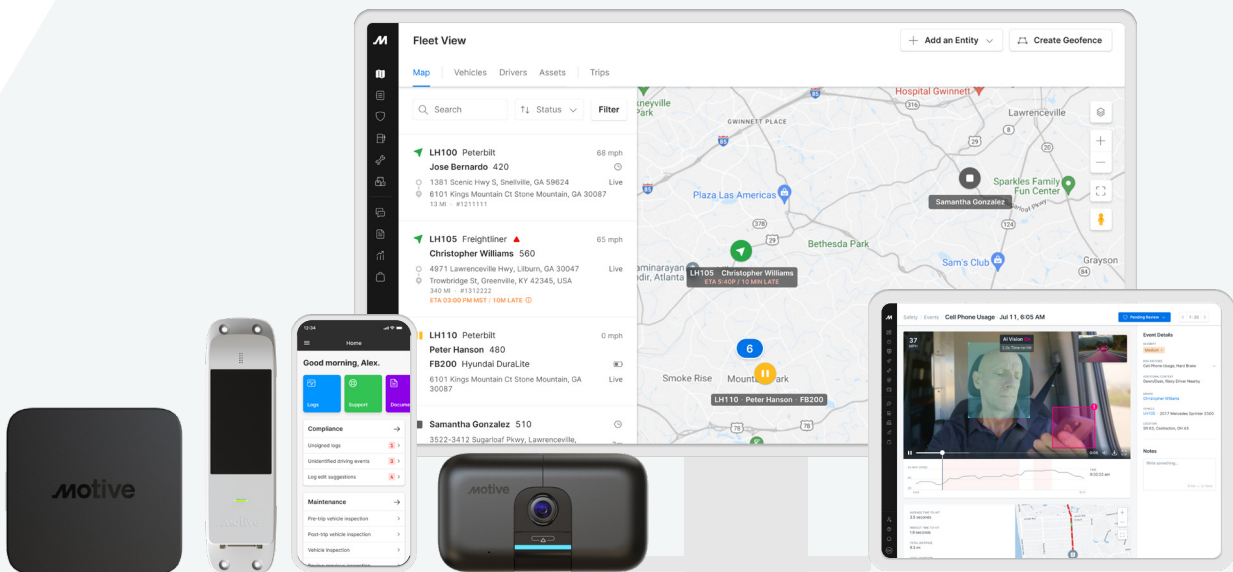

# Everything you need to manage your fleet.

Over 120,000 companies use the Motive Automated Operations Platform to transform the safety, productivity, and profitability of their operations.

Jonathon McCutcheon  
Director Supply Chain  
Carvana