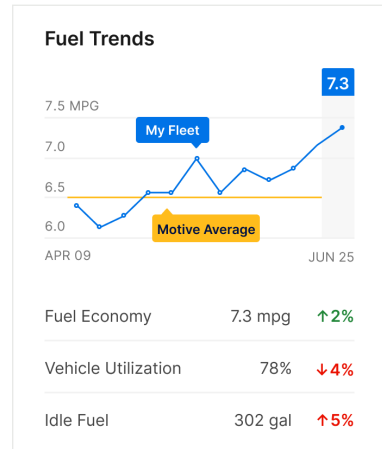

Dispatch & Workflow

Enable productivity, optimize costs, and simplify the driver experience.

- Delivery management
- Driver workflow
- Real-time dispatch tracking

Maintenance

Increase vehicle uptime, reduce repair costs, and keep your fleet moving.

- Preventive maintenance
- Vehicle telemetry
- Customized inspections

Sustainability

Reduce your environmental and economic impact. Save on fuel with AI-driven insights.

- Fuel economy insights
- Discover improvements
- Optimize operations