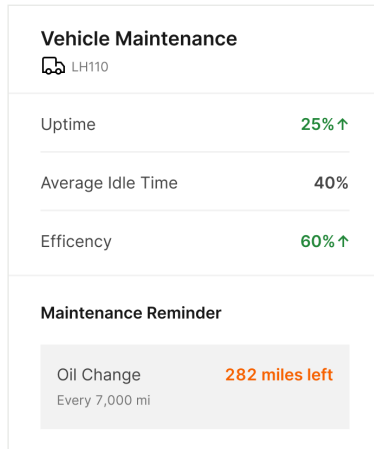

Dispatch & Workflow

Enable productivity, optimize costs, and simplify the driver experience.

- Delivery management
- Driver workflow
- Real-time dispatch tracking

Maintenance

Increase vehicle uptime, reduce repair costs, and keep your fleet moving.

- Preventive maintenance
- Vehicle telemetry
- Customized inspections

Sustainability

Reduce your environmental and economic impact. Save on fuel with AI-driven insights.

- Fuel economy insights
- Discover improvements
- Optimize operations