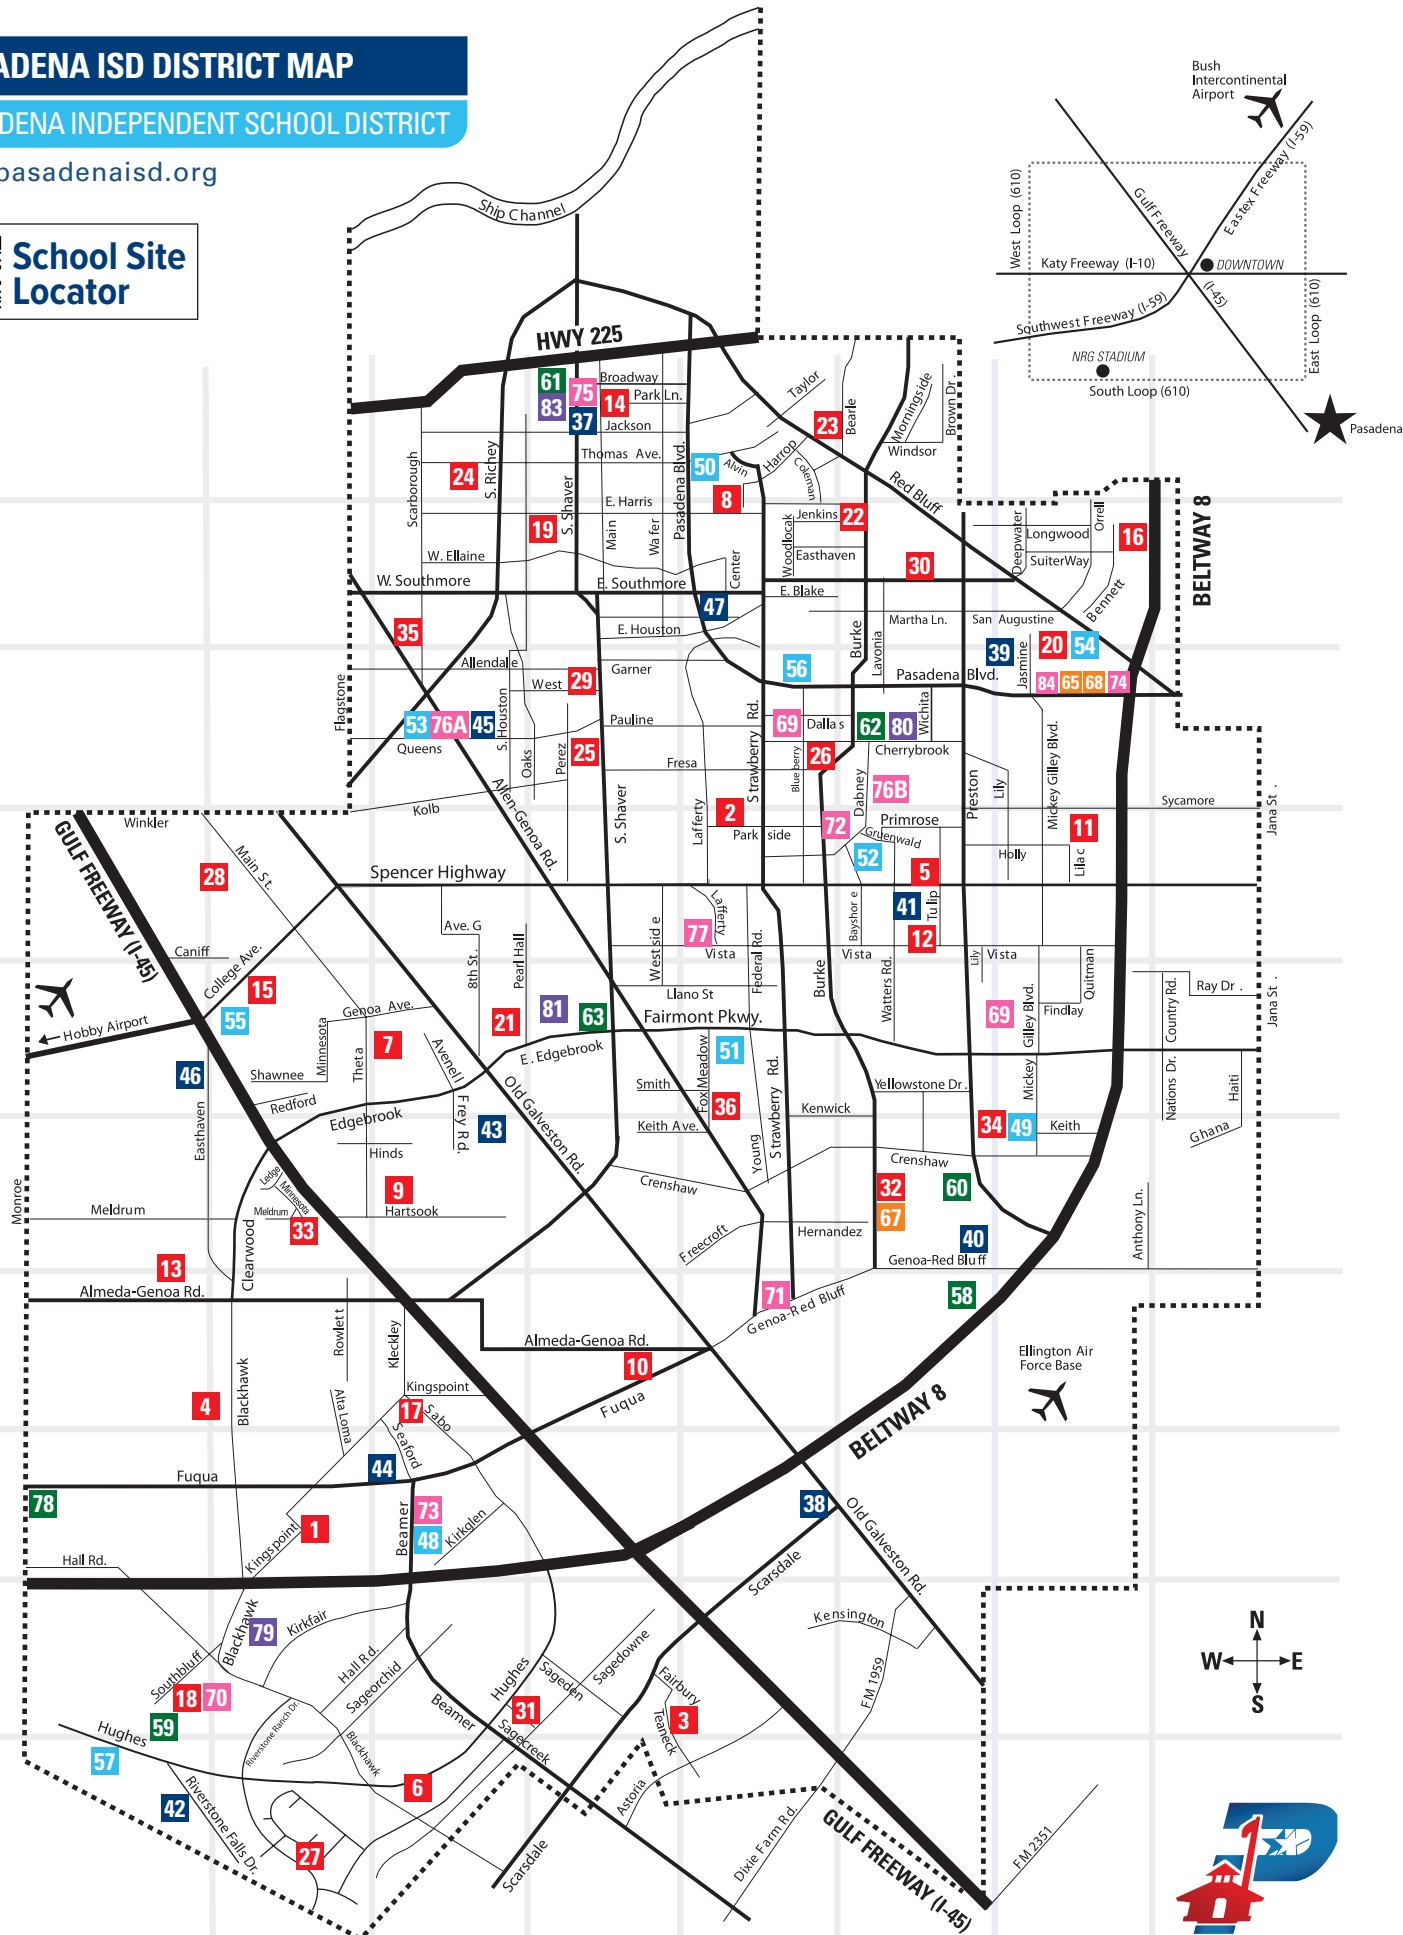

PASADENA ISD DISTRICT MAP

PASADENA INDEPENDENT SCHOOL DISTRICT

www.pasadenaisd.org

School Site Locator

A

B

C

D

CC

DD

EE

FF

GG

HH

PASADENA INDEPENDENT SCHOOL DISTRICT

ELEMENTARY