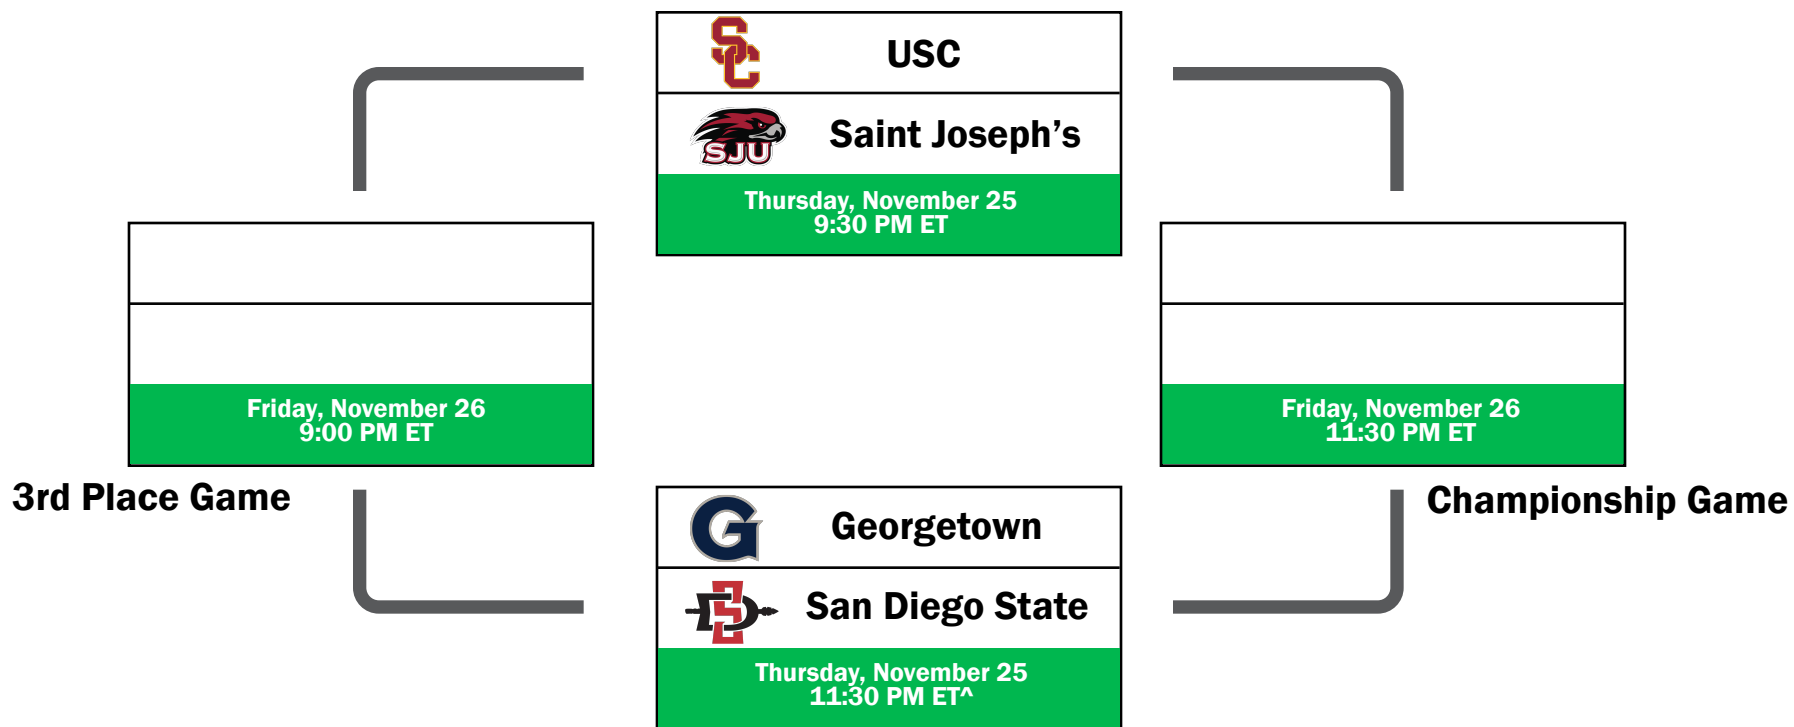

2021 PAYCOM WOODEN LEGACY

Anaheim Arena at Anaheim Convention Center

Anaheim, CA

November 25 & 26

* All times listed in EASTERN TIME (ET)

Home team is listed on the bottom of each match-up

([^]) Game will tip 20 minutes after the conclusion of the preceding game