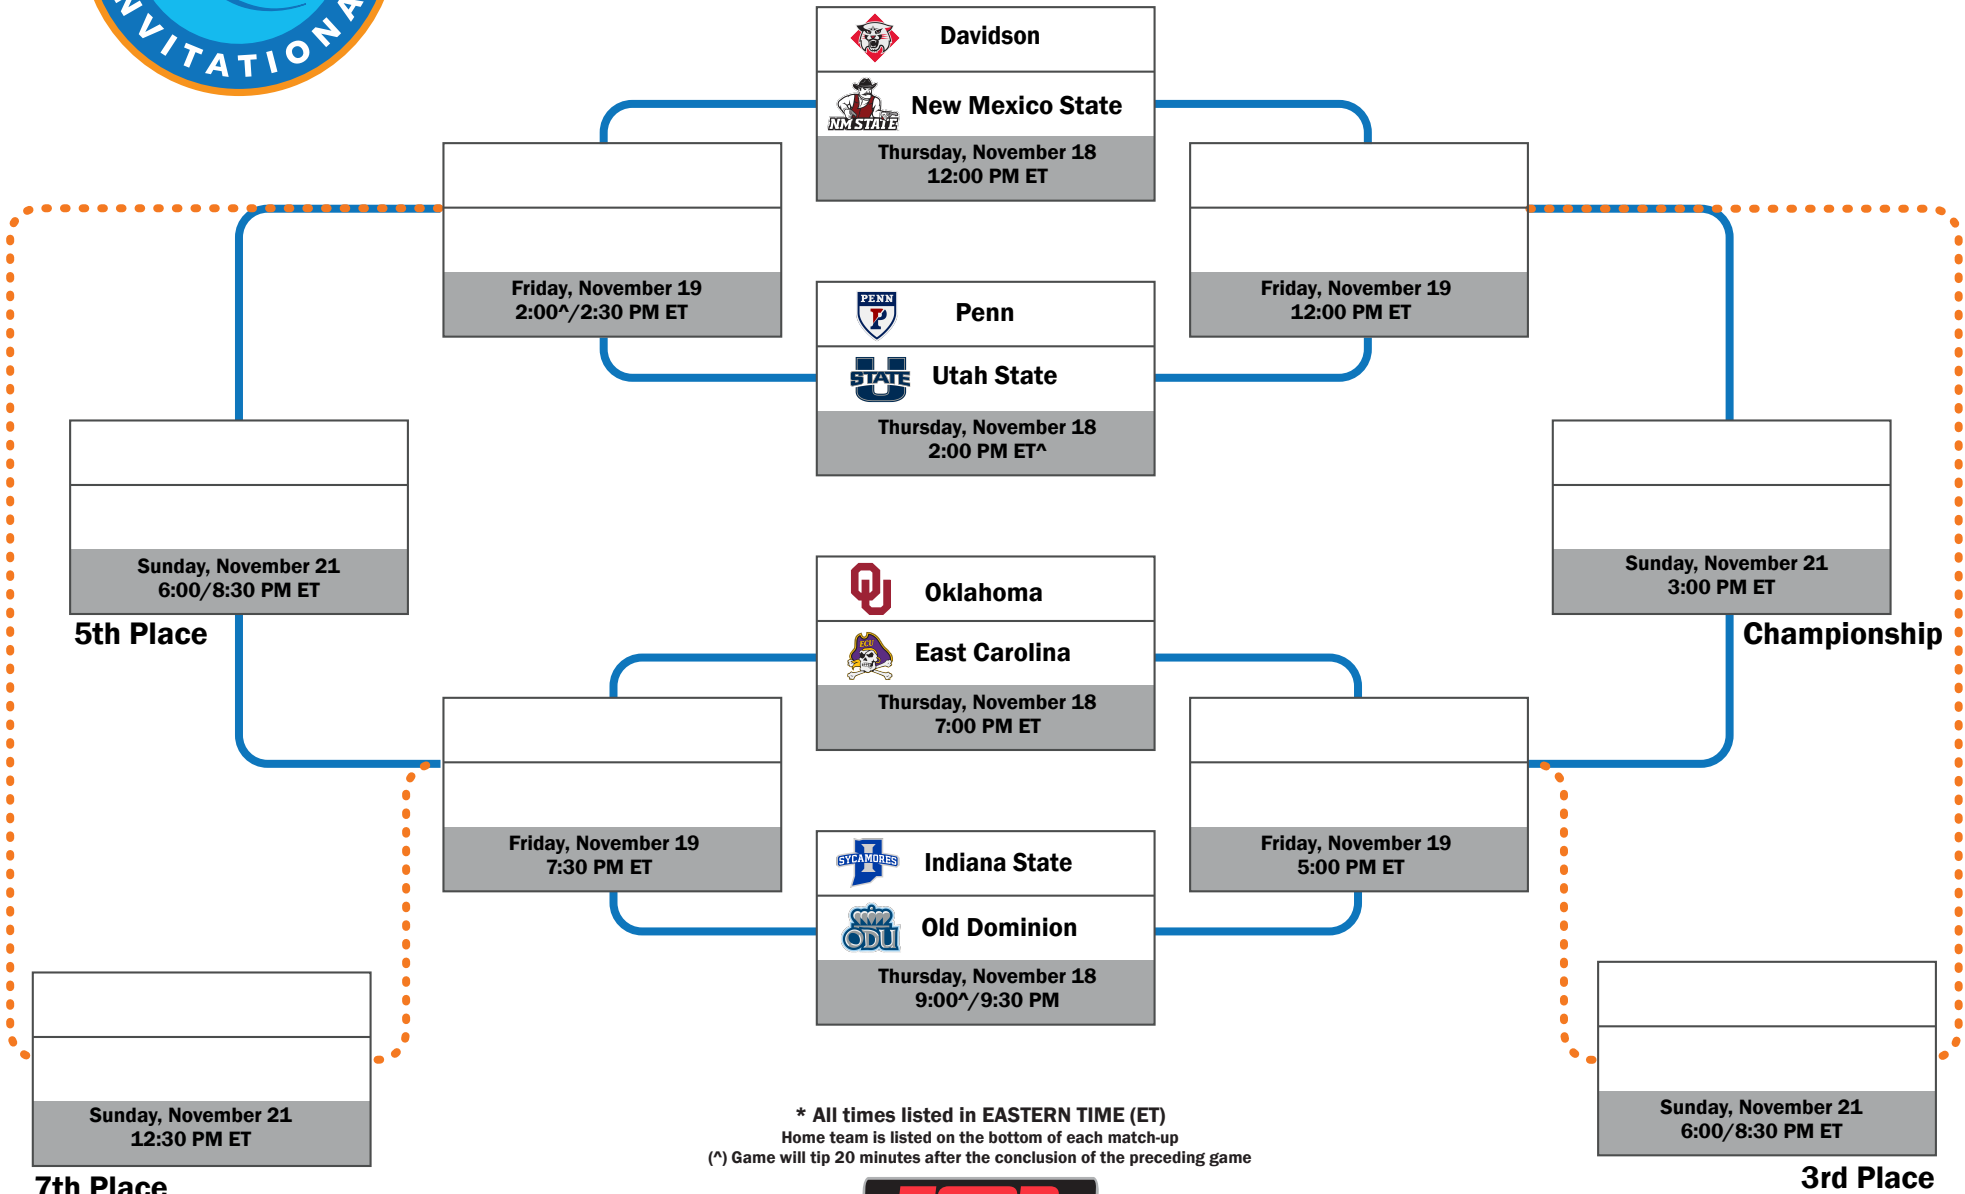

2021 Myrtle Beach Invitational

November 18, 19 & 21
 HTC Center
 Coastal Carolina University

* All times listed in EASTERN TIME (ET)
 Home team is listed on the bottom of each match-up
 (^) Game will tip 20 minutes after the conclusion of the preceding game