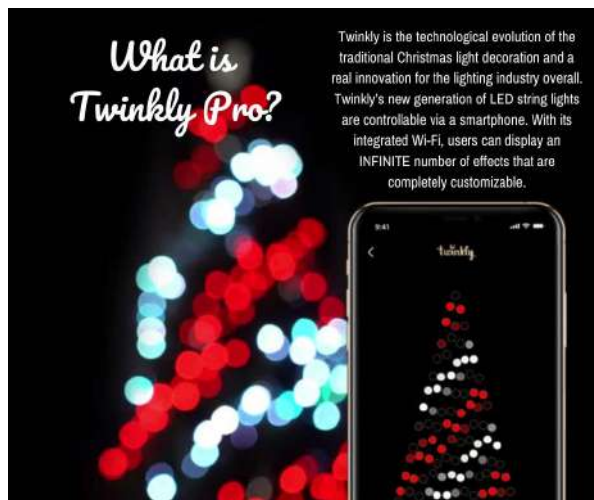

Twinkly Pro® RGB String Lights

Twinkly Pro® RGB String Lights

Our delightful Twinkly Pro® RGB String Lights will add wonder and fun to your holiday lighting display! Our new line of RGB lighting, controllers and accessories will stop traffic and keep visitors coming back this holiday season! These Twinkly Pro® RGBs are high quality, commercial products that will last season after season!

Twinkly Pro® comprises of smart multi and classic addressable color LEDs connected via mobile and cloud App. This creates a professional light decoration solution with utmost simplicity and zero SW and HW barriers.

Bulb Style: 6mm Capsule, Addressable LED
Bulb Color: RGBW - 16 million + possible colors
Wire Gauge: 22 Gauge
Light Set Length (First Bulb to Last): 83.3'
Lead Length: 16'