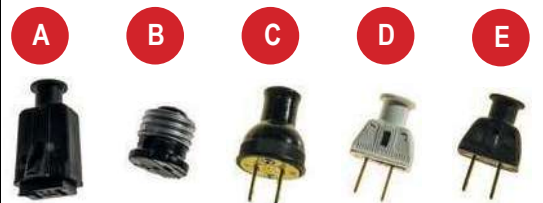

Pro Grade® Moisture Blocking Socket Washers and Rings			
PRODUCT	BASE	SIZE	QTY/BOX
A - WCB	Candelabra	C-7	100
B - WIB	Intermediate	C-9	100
C - WMB	Medium	11S14	100
D - SRC7B	Black	C-7	100
E - SRC7G	Green	C-7	100
F - SRC9B	Black	C-9	100
G - SRC9G	Green	C-9	100