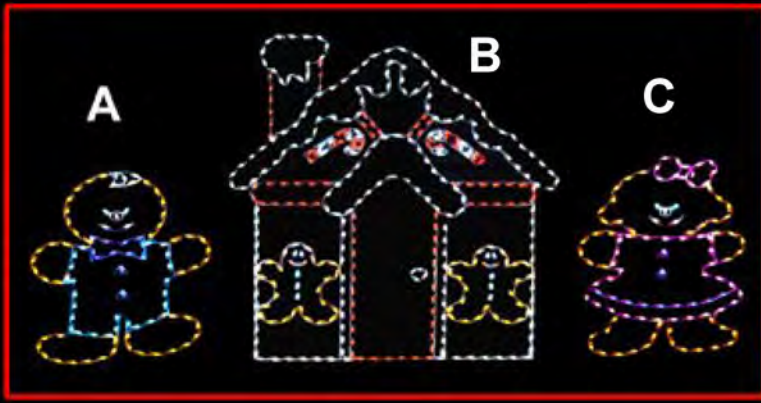

Toys

VISIT OUR WEBSITE FOR MORE TOYS!