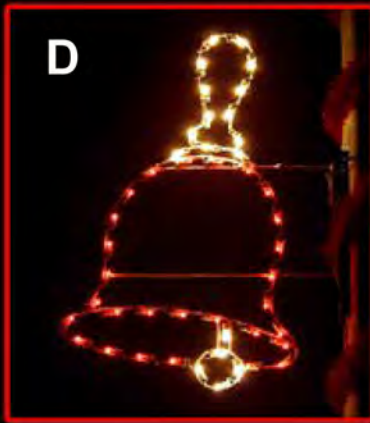

LETTER	PART NUMBER	ITEM DESCRIPTION	LED PRICE
A	PM5BELL	5' SILHOUETTE BELL with BOW	$ 525
B	PMSIL-DB	6' SILHOUETTE DOUBLE BELL	$ 625
C	PM4B-SIL	4' SILHOUETTE BELL	$ 375
D	PM5-HB	5' SILHOUETTE HAND BELL	$ 395
E	PM6-DS-BELL	6' SILHOUETTE DESIGNER SERIES BELL	$ 475
F	PMB2HL	6' SILVER GARLAND BELL with HOLLY	$ 575
G	PM5-TB	5' SILHOUETTE TRIPLE BELL	$ 445
H	PMGSDB	6' SILVER GARLAND DOUBLE BELL	$ 775
I	PMDS-FH	6' SILHOUETTE DESIGNER SERIES FRENCH HORN	$ 575