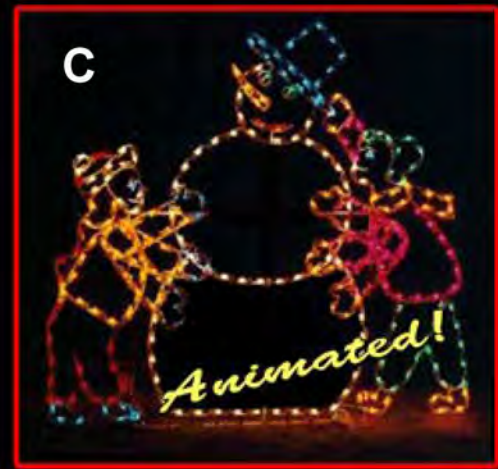

Snow People

LETTER	PART NUMBER	ITEM DESCRIPTION	LED PRICE
A	6SM-TH	6' SILHOUETTE SNOWMAN with TOP HAT	$ 750
B	6SM-FIRE	6' SILHOUETTE SNOWMAN STANDING by FIRE	$ 795
C	KIDS-FROSTY-A	8' SILHOUETTE ANIMATED FROSTY and KIDS	$ 2,500
D	6SM-CAROL	6' SILHOUETTE SNOWMAN CAROLERS	$ 975
E	6SM-JOLLY	6' SILHOUETTE JOLLY SNOWMAN	$ 675
F	6SMTREE	6' SILHOUETTE SNOWMAN with TREE	$ 875
G	5SM-BEAR	5' SILHOUETTE SNOWMAN and BEAR	$ 750
H	7FSM	7' SILHOUETTE MRS. SNOWMAN	$ 585
I	4BSM	4' SILHOUETTE BABY SNOWMAN	$ 425
J	7MSM	7' SILHOUETTE MR. SNOWMAN	$ 595
K	5-SNO-COUPLE	5' SILHOUETTE SNOW COUPLE	$ 710
L	ELF4-SM4	4' SILHOUETTE ELF BUILDING a SNOWMAN	$ 895