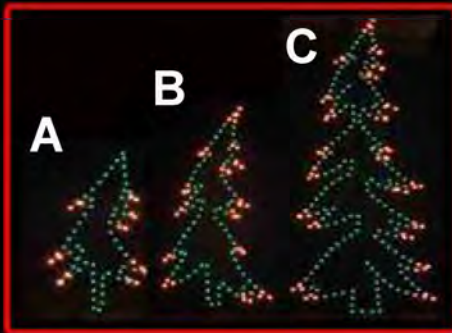

Silhouette Tree of Lights

LETTER	PART NUMBER	ITEM DESCRIPTION	LED PRICE
	12STL-LO	12' SILHOUETTE TREE of LIGHTS (Includes 24" Star)	$ 1,650
	16STL-LO	16' SILHOUETTE TREE of LIGHTS (Includes 24" Star)	$ 2,200
	21STL-LO	21' SILHOUETTE TREE of LIGHTS (Includes 36" Star)	$ 2,850
	25STL-LO	25' SILHOUETTE TREE of LIGHTS (Includes 36" Star)	$ 3,995
A	7WP	7' SILHOUETTE WHISPERING PINE	$ 545
B	10WP	10' SILHOUETTE WHISPERING PINE	$ 950
C	13WP	13' SILHOUETTE WHISPERING PINE	$ 1,395
D	12TREE-PACK	12' SILHOUETTE TREE with PACKAGES	$ 1,995