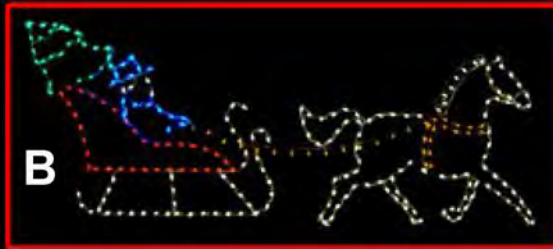

Victorian

Animated!

LETTER	PART NUMBER	ITEM DESCRIPTION	LED PRICE
A	HS	5' X 18" SILHOUETTE HORSE and SLEIGH	$ 1,450
	H SA	5' X 18" SILHOUETTE ANIMATED HORSE and SLEIGH	$ 1,750
	H	5' X 6" SILHOUETTE HORSE ONLY	$ 725
B	YTHS	5' X 16" SILHOUETTE YULETIDE HORSE and SLEIGH	$ 1,095
C	YTLL-S	6" SILHOUETTE LAMP and 7" YULETIDE LAMPLIGHTER	$ 1,475
D	YTMAN-BASS	7" SILHOUETTE YULETIDE MAN with BASS	$ 825
	YTMAN-HORN	6.5" SILHOUETTE YULETIDE MAN with HORN	$ 690
E	HB	7' X 14" SILHOUETTE HORSE and BUGGY	$ 1,750
	HSA	7' X 14" SILHOUETTE ANIMATED HORSE and BUGGY	$ 1,995
F	6-YT-CS	6" SILHOUETTE CLASSIC YULETIDE SLEIGH and HORSE	$ 3,295
	6-YT-CS-A	6" SILHOUETTE ANIMATED CLASSIC YULETIDE SLEIGH and HORSE	$ 3,595
G	YTFIRE	7" SILHOUETTE YULETIDE FIREMAN	$ 750
H	YTKISS	7" SILHOUETTE YULETIDE KISSING COUPLE	$ 1,450
I	YTW	6" SILHOUETTE YULETIDE WOMAN	$ 675
	YTB	5" SILHOUETTE YULETIDE BOY	$ 665
	YTLP	7.5" SILHOUETTE YULETIDE LAMPPOST	$ 550
	YTM	7" SILHOUETTE YULETIDE MAN	$ 750
	YTG	5" SILHOUETTE YULETIDE GIRL	$ 595
	NOTES-A	4 SETS of SILHOUETTE 2 NOTE CLUSTERS (ANIMATED)	$ 1,450
J	YTCOP	7" SILHOUETTE YULETIDE POLICEMAN	$ 795
K	YTM-CANE	7" SILHOUETTE MAN with CANE	$ 695