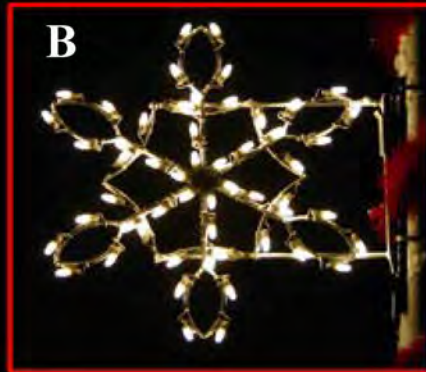

Pole Mount Displays

LETTER	PART NUMBER	ITEM DESCRIPTION	LED PRICE
A	PMDS-SF	5' SILHOUETTE DESIGNER SERIES SNOWFLAKE	$ 485
B	PMS-TD-DLX-SF	5' SILHOUETTE DELUXE TEARDROP SNOWFLAKE	$ 395
C	PMSFS5	5' SILHOUETTE STANDARD SNOWFLAKE	$ 490
	PMSFS6	6' SILHOUETTE STANDARD SNOWFLAKE	$ 640
D	PMSFSP5	6' SILHOUETTE SPARKLE SNOWFLAKE	$ 550
E	PMSFT5	5' SILHOUETTE TEARDROP SNOWFLAKE	$ 595
	PMSFT6	6' SILHOUETTE TEARDROP SNOWFLAKE	$ 875
F	PM4-CURLY-SF	4' SILHOUETTE CURLY SNOWFLAKE	$ 395
G	PM5-DIA-SF	5' SILHOUETTE DIAMOND SNOWFLAKE	$ 485
H	PMSFSP5-DLX	5' SILHOUETTE SPARKLE DELUXE SNOWFLAKE	$ 605
I	PM5-DEM-SF	5' SILHOUETTE DIMENSIONAL SNOWFLAKE	$ 395
J	PMSFS3	3' SILHOUETTE STANDARD SNOWFLAKE	$ 350
K	PM4-PETAL-SF	4' SILHOUETTE PETAL SNOWFLAKE	$ 545