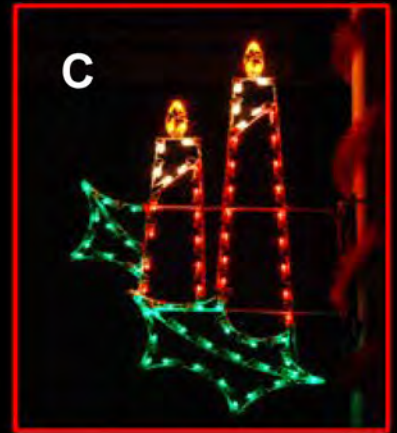

LETTER	PART NUMBER	ITEM DESCRIPTION	LED PRICE
A	PM6-CANDLE	6' SILHOUETTE ABSTRACT CANDLE	$ 395
B	PM5A-CA-HL	5' SILHOUETTE CANDLE in HOLLY	$ 420
C	PM5.5-DBL-CA-HL	5.5' SILHOUETTE DOUBLE CANDLE in HOLLY	$ 525
D	PM8C	7.5' GARLAND CANDLE	$ 550
E	PMDS-C	6' SILHOUETTE DESIGNER SERIES CANDLE	$ 525
F	PMEGC5	5' GARLAND CANDLE	$ 385
G	PME4C	4' SILHOUETTE CANDLE	$ 280
H	PM4-DBL-CAN	4' SILHOUETTE DOUBLE CANDLE	$ 350
I	PM6-TPL-CAN	6' SILHOUETTE TRIPLE CANDLE	$ 415