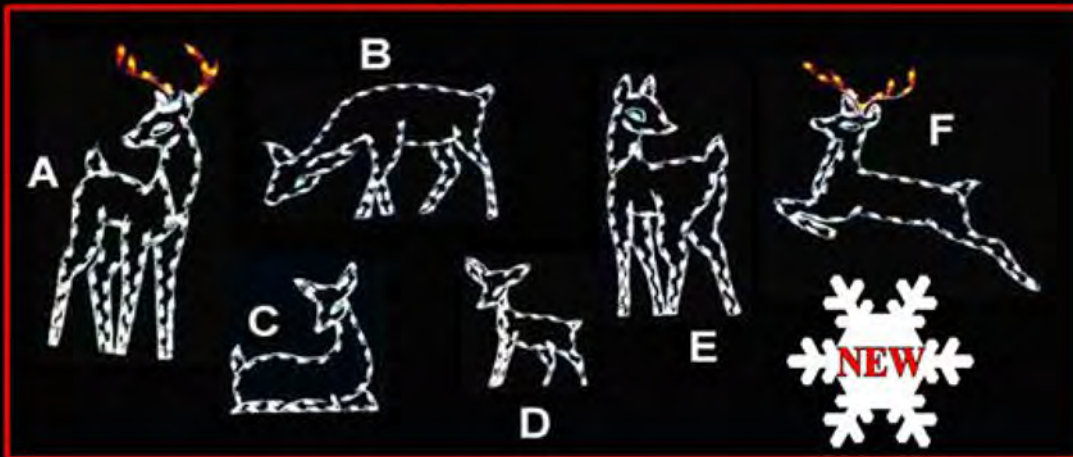

Old Favorites