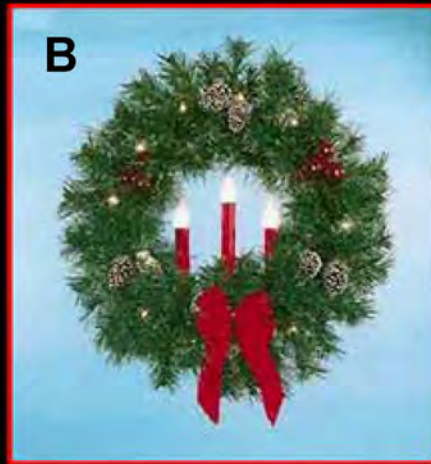

Building Front Wreaths

LETTER	PART NUMBER	ITEM DESCRIPTION	LED PRICE
A	W3	3' BUILDING FRONT GARLAND WREATH	$ 235
B	W3-3RC	3' BUILDING FRONT GARLAND WREATH with THREE RED CANDLES	$ 325
C	TRW4	4' BUILDING FRONT TRADITIONAL GARLAND WREATH	$ 345
	TRW5	5' BUILDING FRONT TRADITIONAL GARLAND WREATH	$ 450
	TRW6	6' BUILDING FRONT TRADITIONAL GARLAND WREATH	$ 695
D	W4	4' BUILDING FRONT DELUXE GARLAND WREATH	$ 395
	W5	5' BUILDING FRONT DELUXE GARLAND WREATH	$ 525
	W6	6' BUILDING FRONT DELUXE GARLAND WREATH	$ 825
	W8	8' BUILDING FRONT DELUXE GARLAND WREATH	$ 1,150
E	W5-23W	5' BUILDING FRONT DELUXE GARLAND WREATH with 23" WHITE CANDLE	$ 595
F	W6-42W	6' BUILDING FRONT DELUXE GARLAND WREATH with TWO WHITE CANDLES	$ 1,400
G	W10B	10' BUILDING FRONT DELUXE GARLAND WREATH with 3' LIGHTED GARLAND BOW	$ 3,400
	W12B	12' BUILDING FRONT DELUXE GARLAND WREATH with 5' LIGHTED GARLAND BOW	$ 3,975