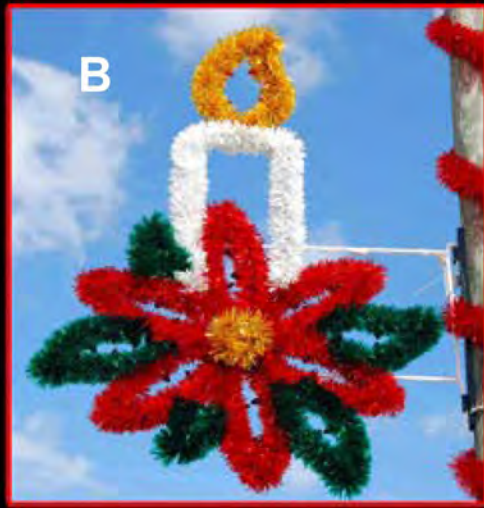

LETTER	PART NUMBER	ITEM DESCRIPTION	LED PRICE
A	PMSP-SIL	5' SILHOUETTE POINSETTIA with STEM	$ 465
B	PMS-CSPRY	5' GARLAND CANDLE in POINSETTIA SPRAY	$ 665
C	PM6DP	7.5' GARLAND DOUBLE POINSETTIA	$ 825
D	PMSP	5.5' GARLAND SINGLE POINSETTIA	$ 550
E	PMPOIN5-S	5' SILHOUETTE POINSETTIA	$ 575
F	PMPOIN5	5' GARLAND POINSETTIA	$ 595
G	PMPOIN5-ENHANCED	5' SILHOUETTE POINSETTIA with ENHANCER	$ 565
H	PM6-POIN-SCROLL	6' SILHOUETTE POINSETTIA with SCROLL	$ 540
I	PM4RIB	4' SILHOUETTE RIBBON	$ 320
J	PMBOW4-SIL	4' SILHOUETTE BOW	$ 395