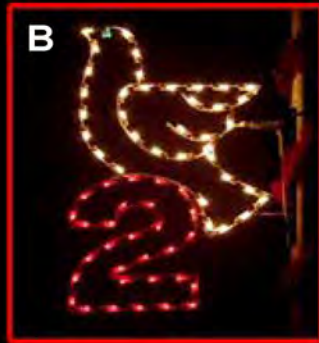

Installation Hardware

Mounting Hardware Included with New Displays Purchased.

PART NUMBER	ITEM DESCRIPTION	PRICE
LFP	LONG FACE PLATE ONLY (POWDER COATED)	\$ 50
LFPA	LONG FACE PLATE ASSEMBLY (POWDER COATED)	\$ 65

Additional Hardware is Available for Purchase.

12 Days of Christmas

*Ground Mount
or
Pole Mount*

LETTER	PART NUMBER	ITEM DESCRIPTION	LED PRICE
A	PM12DAY-1	5' SILHOUETTE PARTRIDGE with #1	\$ 595
B	PM12DAY-2	5' SILHOUETTE DOVE with #2	\$ 465
C	PM12DAY-3	5' SILHOUETTE FRENCH HEN with #3	\$ 495
D	PM12DAY-4	5' SILHOUETTE BIRD with #4	\$ 545
E	PM12DAY-5	5' SILHOUETTE RING with #5	\$ 425
F	PM12DAY-6	5' SILHOUETTE GOOSE with #6	\$ 595
G	PM12DAY-7	5' SILHOUETTE SWAN with #7	\$ 525
H	PM12DAY-8	5' SILHOUETTE MAID with #8	\$ 655
I	PM12DAY-9	5' SILHOUETTE LADY with #9	\$ 595
J	PM12DAY-10	5' SILHOUETTE LORD with #10	\$ 485
K	PM12DAY-11	5' SILHOUETTE PIPER with #11	\$ 575
L	PM12DAY-12	5' SILHOUETTE DRUMMER with #12	\$ 625