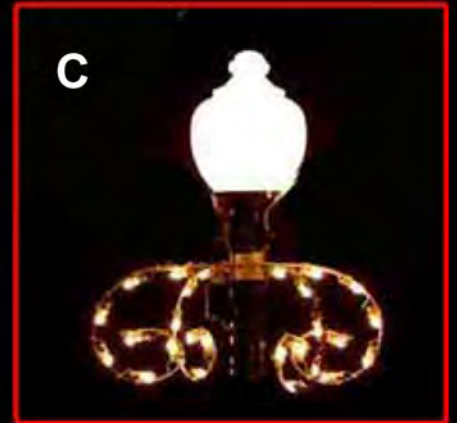

Additional Hardware is Available for Purchase.

12 Days of Christmas

*Ground Mount
or
Pole Mount*

LETTER	PART NUMBER	ITEM DESCRIPTION	LED PRICE
A	PM12DAY-1	5' SILHOUETTE PARTRIDGE with #1	\$ 595
B	PM12DAY-2	5' SILHOUETTE DOVE with #2	\$ 465
C	PM12DAY-3	5' SILHOUETTE FRENCH HEN with #3	\$ 495
D	PM12DAY-4	5' SILHOUETTE BIRD with #4	\$ 545
E	PM12DAY-5	5' SILHOUETTE RING with #5	\$ 425
F	PM12DAY-6	5' SILHOUETTE GOOSE with #6	\$ 595
G	PM12DAY-7	5' SILHOUETTE SWAN with #7	\$ 525
H	PM12DAY-8	5' SILHOUETTE MAID with #8	\$ 655
I	PM12DAY-9	5' SILHOUETTE LADY with #9	\$ 595
J	PM12DAY-10	5' SILHOUETTE LORD with #10	\$ 485
K	PM12DAY-11	5' SILHOUETTE PIPER with #11	\$ 575
L	PM12DAY-12	5' SILHOUETTE DRUMMER with #12	\$ 625

Lamppost

LETTER	PART NUMBER	ITEM DESCRIPTION	LED PRICE
A	LPBGIL-27	5' LAMPOST DOUBLE RING GARLAND WREATH	\$ 465
B	LPW4	4' LAMPOST GARLAND WREATH	\$ 395
C	LPSCROLL-45-DN	45" LAMPOST SILHOUETTE SCROLL - (FACES UP or DOWN)	\$ 285
D	LP4-SPRIGG	4' LAMPOST SILHOUETTE SPRIGG	\$ 365
E	LPSF-54wSCROLL	4.5' LAMPOST SILHOUETTE STARBURST SNOWFLAKE with SCROLL	\$ 645
F	LPSF-54	4.5' LAMPOST SILHOUETTE STARBURST SNOWFLAKE	\$ 425