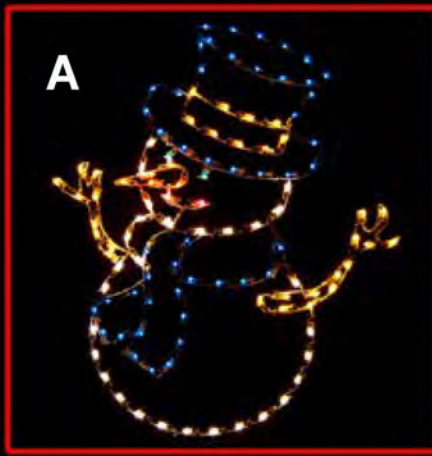

Snow People

LETTER	PART NUMBER	ITEM DESCRIPTION	LED PRICE
A	6SM-TH	6' SILHOUETTE SNOWMAN with TOP HAT	$ 750
B	6SM-FIRE	6' SILHOUETTE SNOWMAN STANDING by FIRE	$ 795
C	KIDS-FROSTY-A	8' SILHOUETTE ANIMATED FROSTY and KIDS	$ 2,500
D	6SM-CAROL	6' SILHOUETTE SNOWMAN CAROLERS	$ 975
E	6SM-JOLLY	6' SILHOUETTE JOLLY SNOWMAN	$ 675
F	6SMTREE	6' SILHOUETTE SNOWMAN with TREE	$ 875
G	5SM-BEAR	5' SILHOUETTE SNOWMAN and BEAR	$ 750
H	7FSM	7' SILHOUETTE MRS. SNOWMAN	$ 585
I	4BSM	4' SILHOUETTE BABY SNOWMAN	$ 425
J	7MSM	7' SILHOUETTE MR. SNOWMAN	$ 595
K	5-SNO-COUPLE	5' SILHOUETTE SNOW COUPLE	$ 710
L	ELF4-SM4	4' SILHOUETTE ELF BUILDING a SNOWMAN	$ 895