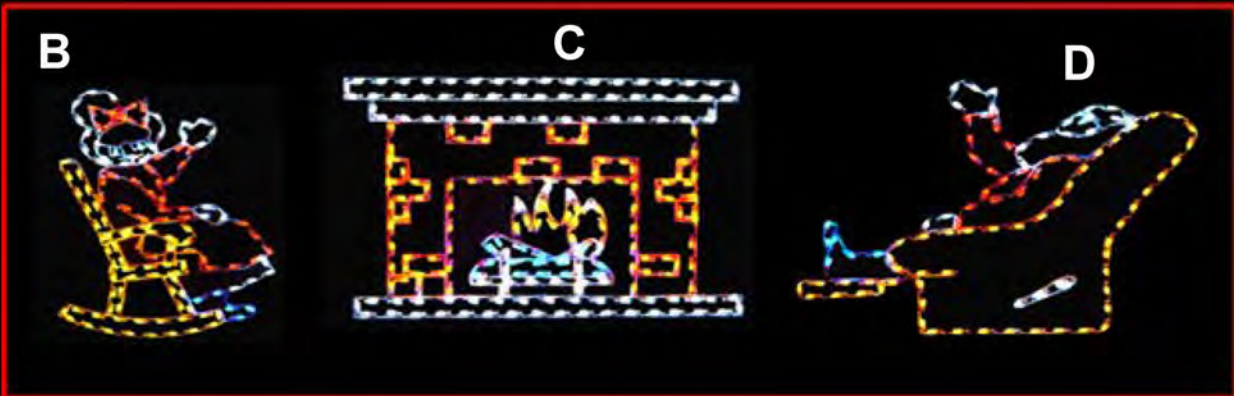

Santa

LETTER	PART NUMBER	ITEM DESCRIPTION	LED PRICE
A	SRD	5.5' X 30' SILHOUETTE SANTA with REINDEER TEAM	$ 2,350
	SRD-A	5.5' X 30' SILHOUETTE SANTA with ANIMATED REINDEER TEAM	$ 3,000
B	MRSRKR	5.5' SILHOUETTE MRS. CLAUS in ROCKER	$ 950
C	6FP	6' SILHOUETTE FIREPLACE	$ 1,050
D	SARKR	5' SILHOUETTE SANTA in RECLINER	$ 995
E	SAB6	6' SILHOUETTE SANTA with BAG	$ 1,100
F	6MSAC	6' SILHOUETTE CLASSIC SANTA	$ 750
G	SARM	4.5' X 7' SILHOUETTE SANTA RIDING MOTORCYCLE	$ 995
	SARMA	4.5' X 7' SILHOUETTE SANTA RIDING ANIMATED MOTORCYCLE	$ 1,400
H	MS6	6' SILHOUETTE MRS. CLAUS	$ 675