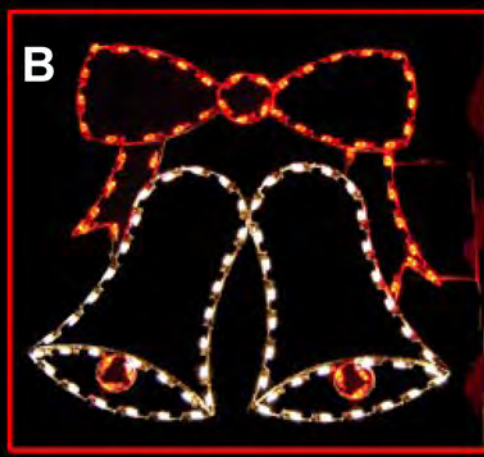

LETTER	PART NUMBER	ITEM DESCRIPTION	LED PRICE
A	PM5BELL	5' SILHOUETTE BELL with BOW	$ 525
B	PMSIL-DB	6' SILHOUETTE DOUBLE BELL	$ 625
C	PM4B-SIL	4' SILHOUETTE BELL	$ 375
D	PM5-HB	5' SILHOUETTE HAND BELL	$ 395
E	PM6-DS-BELL	6' SILHOUETTE DESIGNER SERIES BELL	$ 475
F	PMB2HL	6' SILVER GARLAND BELL with HOLLY	$ 575
G	PM5-TB	5' SILHOUETTE TRIPLE BELL	$ 445
H	PMGSDB	6' SILVER GARLAND DOUBLE BELL	$ 775
I	PMDS-FH	6' SILHOUETTE DESIGNER SERIES FRENCH HORN	$ 575