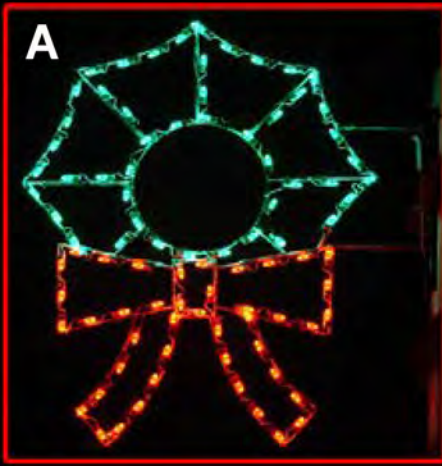

LETTER	PART NUMBER	ITEM DESCRIPTION	LED PRICE
A	PMABW5	5' SILHOUETTE ABSTRACT WREATH	$ 595
B	PMESW4	4' SILHOUETTE WREATH	$ 425
C	PM18S	5' SILHOUETTE WREATH	$ 545
D	PM18G	5' GARLAND WREATH	$ 615
E	PM4-MOD	4' SILHOUETTE MODERN WREATH	$ 565
F	PM4-ORNAMENT	4' SILHOUETTE ROUND ORNAMENT with HANGER	$ 275
G	PM5-BALL-ORNA	5' SILHOUETTE BALL ORNAMENT	$ 445
H	PM5-TD-ORNA	5' SILHOUETTE TEARDROP ORNAMENT	$ 395
I	PM5-BALL-TD-ORNA	5' SILHOUETTE BALL and TEARDROP COMBO	$ 535
J	PM5-SP-OR	5' SILHOUETTE BALL ORNAMENT and SPRIGG	$ 435