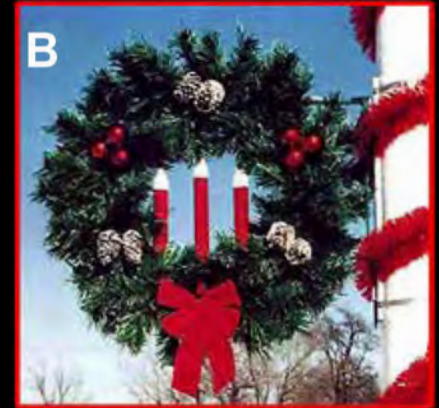

Pole Mount Wreaths

LETTER	PART NUMBER	ITEM DESCRIPTION	LED PRICE
A	PMW3	3' POLE MOUNT GARLAND WREATH	$ 350
B	PMW3-3RC	3' POLE MOUNT GARLAND WREATH with THREE RED CANDLES	$ 410
C	PMTRW4	4' POLE MOUNT TRADITIONAL GARLAND WREATH	$ 415
	PMTRW5	5' POLE MOUNT TRADITIONAL GARLAND WREATH	$ 525
D	PMW4	4' POLE MOUNT DELUXE GARLAND WREATH	$ 495
	PMW5	5' POLE MOUNT DELUXE GARLAND WREATH	$ 625
E	PMW5-23W	5' POLE MOUNT DELUXE GARLAND WREATH with 23" WHITE CANDLE	$ 695
F	PMW4-STAR	4' POLE MOUNT DELUXE GARLAND WREATH with STAR	$ 530
H	PMW5-3RC	5' POLE MOUNT DELUXE GARLAND WREATH with THREE RED CANDLES	$ 695