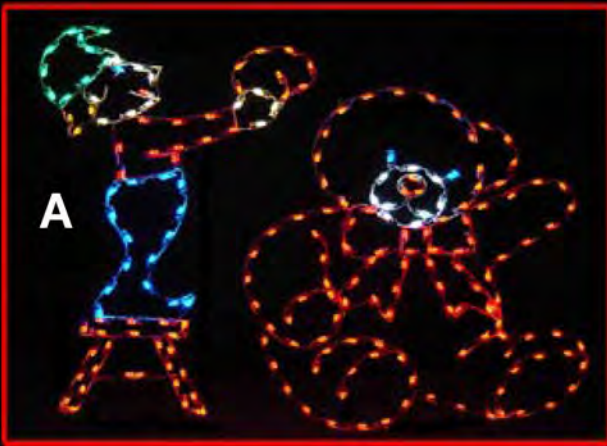

Elves

LETTER	PART NUMBER	ITEM DESCRIPTION	LED PRICE
A	6ELF-BEAR	6' SILHOUETTE ELF REPAIRING a BEAR	$ 1,150
B	5ELF-KISS	5' SILHOUETTE ELVES KISSING	$ 975
C	5ELF-DEER	5' SILHOUETTE ELF FEEDING DEER	$ 895
D	5ELF-RUN	5' SILHOUETTE RUNNING ELF	$ 495
E	4ELF-SIT	4' SILHOUETTE SITTING ELF	$ 575
F	5ELF-STD	5' SILHOUETTE STANDING ELF	$ 535
G	ELF&CANDLE-A	8' SILHOUETTE ANIMATED ELF JUMPING CANDLE	$ 2,500
H	5ELF-PACK	5' SILHOUETTE ELF with PACKAGE	$ 575
I	7ELF-PACK-A	7' SILHOUETTE ELF with ANIMATED PACKAGES	$ 1,450
J	7ELF-PACK	7' SILHOUETTE ELF with PACKAGES	$ 750
K	6ELF-SKI	6' SILHOUETTE ELF SKIING	$ 740
L	6ELF-BALL	6' SILHOUETTE ELF with BALL	$ 750
M	8ELF-JUG-A	8' SILHOUETTE ANIMATED ELF JUGGLING BALLS	$ 1,695