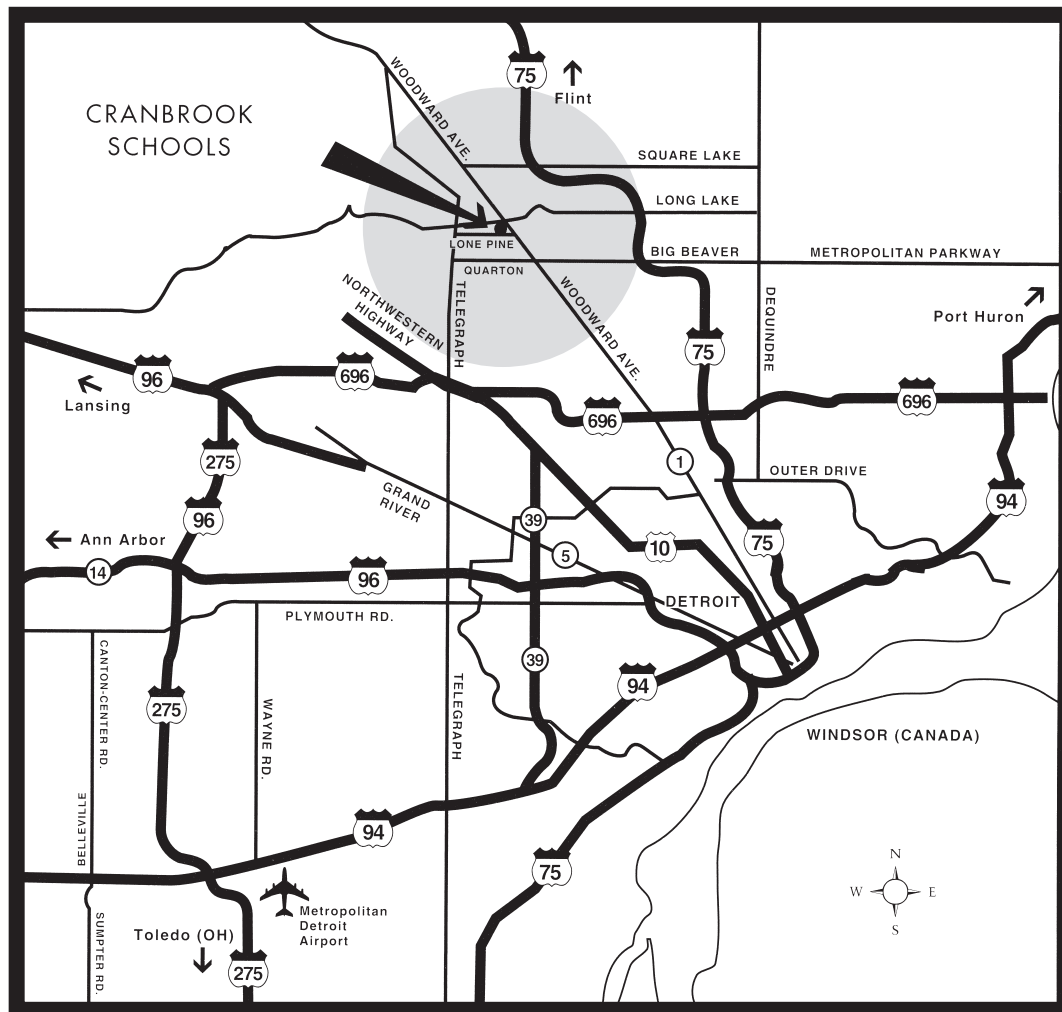

## DIRECTIONS FROM NEAR AND FAR

**From Metro Airport:** 94 west to 275 north to 696 east to Telegraph Road north to Long Lake Road east to Woodward south to Cranbrook entrance at 39221 Woodward Avenue.

**From the south:** 75 north to Big Beaver Road west to Woodward Avenue north to Cranbrook entrance at 39221 Woodward Avenue.

**From the west:** 94 east to 14 east to 96/275 north to 696 east to Telegraph Road north to Long Lake Road east to Woodward Avenue south to Cranbrook entrance at 39221 Woodward Avenue.

**From the north:** 75 south to Square Lake Road west to Woodward Avenue south to Cranbrook entrance at 39221 Woodward Avenue.

CRANBROOK SCHOOLS  
39221 Woodward Avenue  
P O Box 801  
Bloomfield Hills, MI 48303.0801  
Phone: 248.645.3610  
Fax: 248.645.3025  
admission@cranbrook.edu  
www.schools.cranbrook.edu