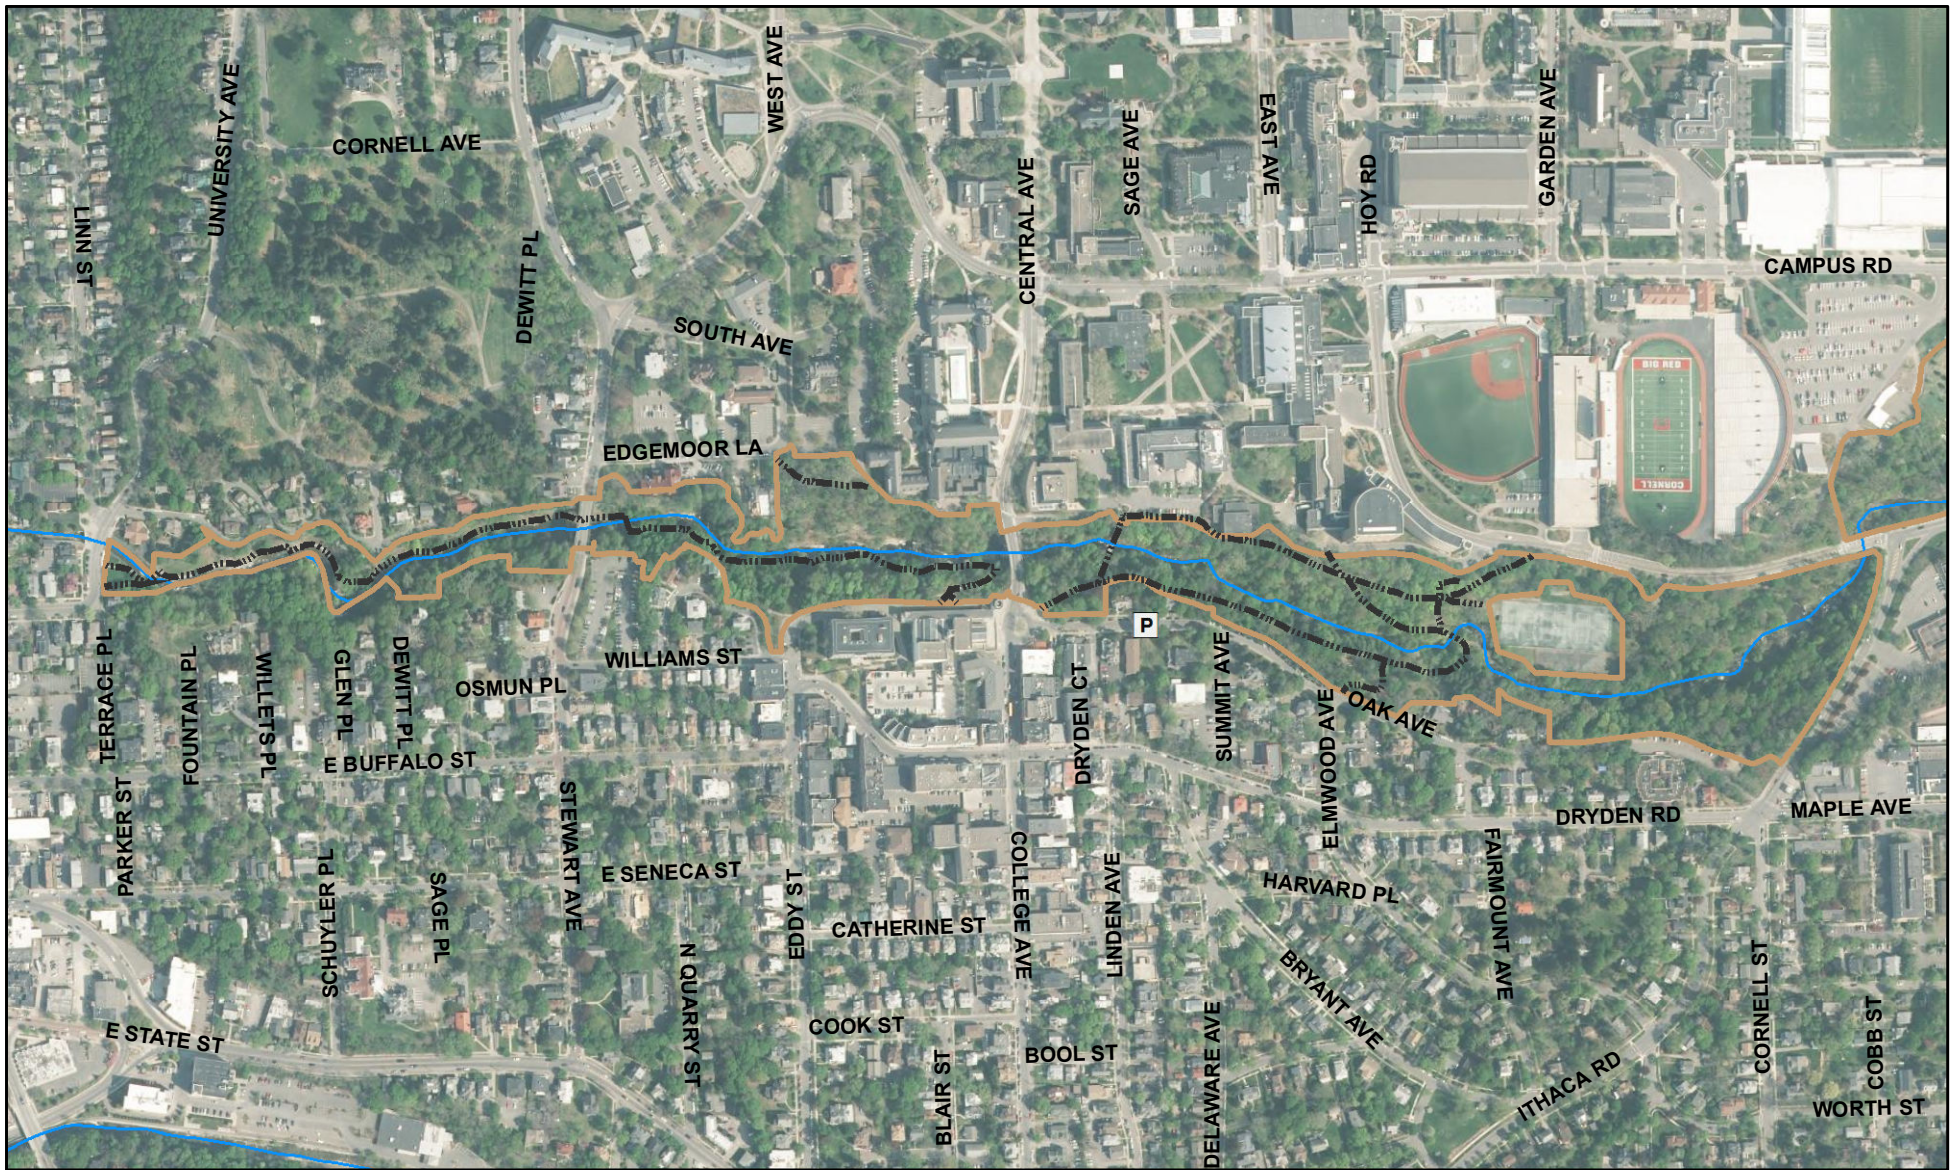

# Cornell Botanic Gardens Natural Areas - Cascadilla Gorge

**P** Parking Area

Natural Areas

Perennial Stream

**Natural Areas Trails**

Unblazed Trail