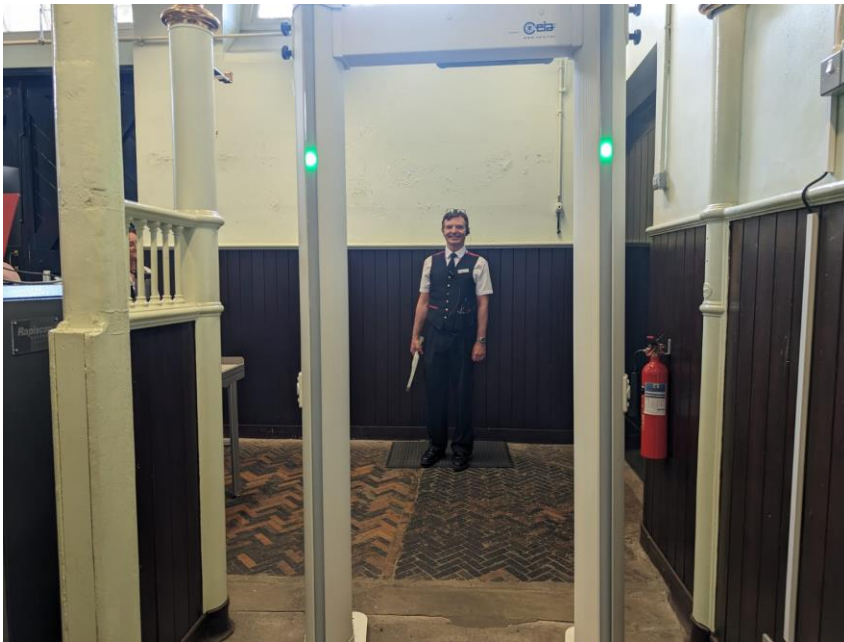

The Royal Mews, Buckingham Palace: Photo journey through the site.

Visitor entrance and ticket desk:

Welcome area and through to security:

Security search and multimedia guide pick-up:

Visitor route through the stables:

Visitor route past the Carriages:

Route to the Working Harness Room:

Working Harness Room:

To the State Stables:

Across the road to the Gold State Coach:

The Gold State Coach House and through to the toilets:

The toilets – women's and men's:

The accessible toilet and Changing space toilet:

The visitor route past the carriage houses:

The exit: