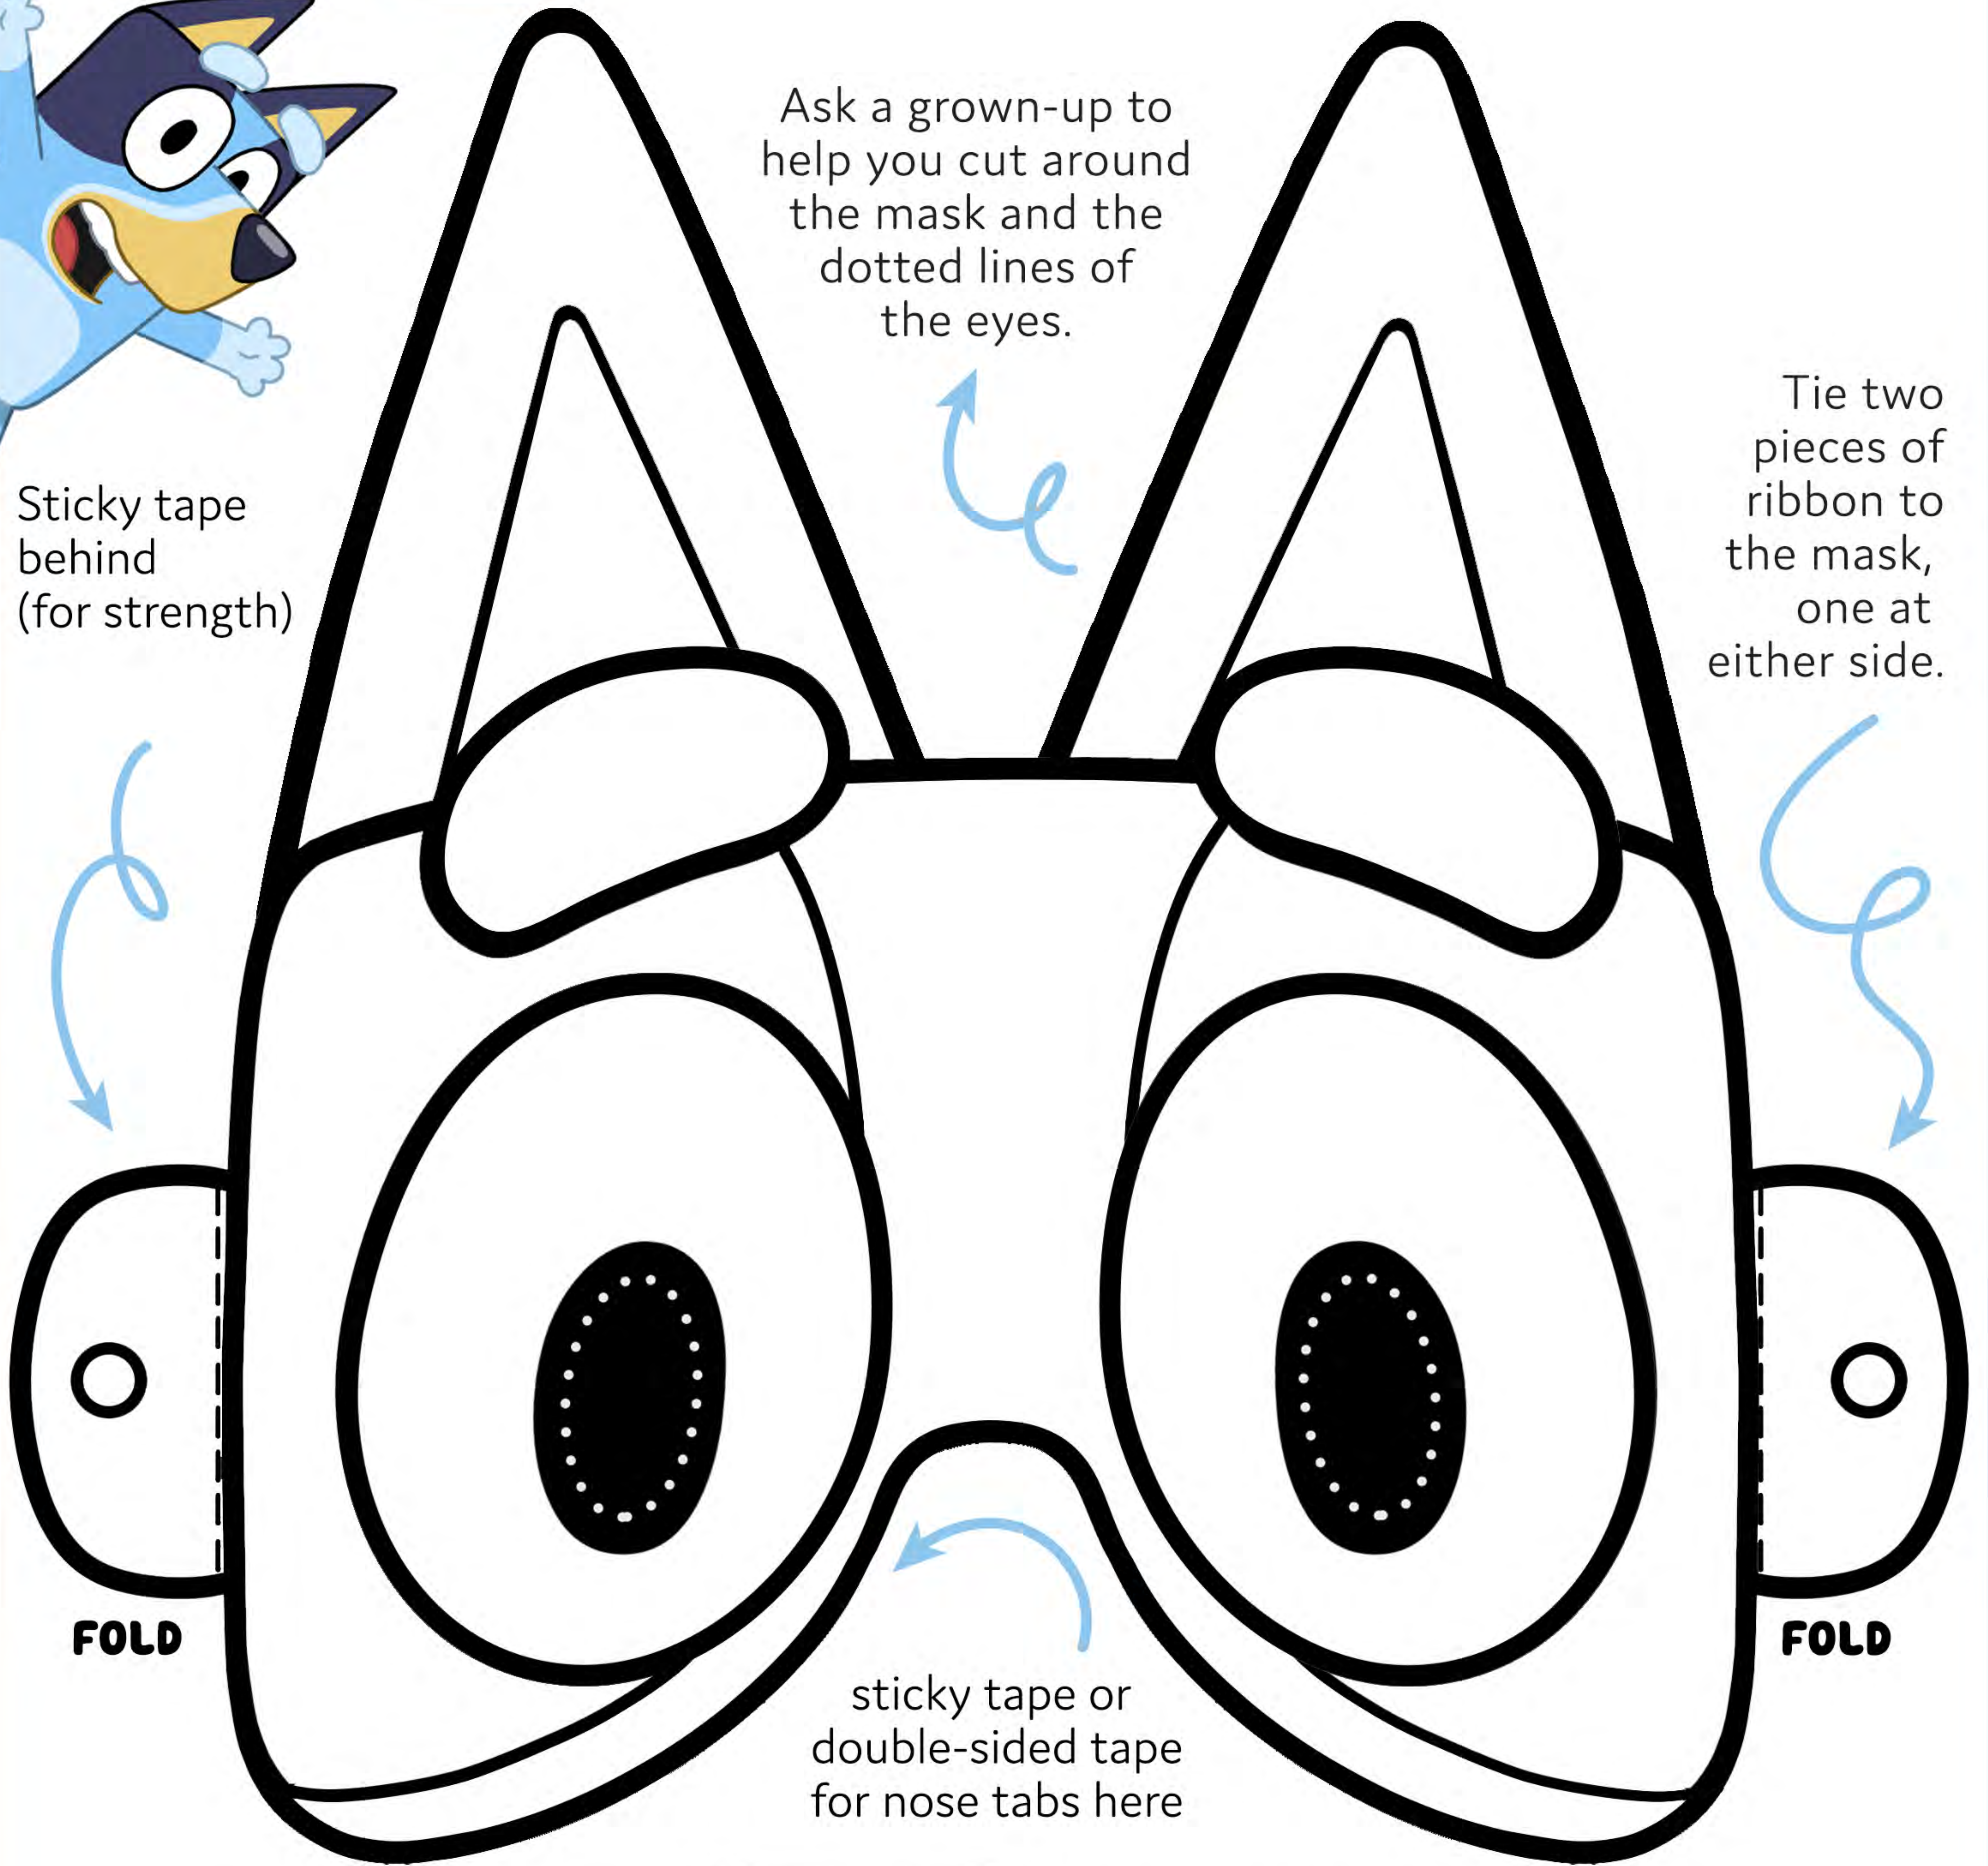

## BLUEY PAPER MASK

just colour in and play

Sticky tape behind (for strength)

Ask a grown-up to help you cut around the mask and the dotted lines of the eyes.

Tie two pieces of ribbon to the mask, one at either side.

**FOLD**

**FOLD**

sticky tape or double-sided tape for nose tabs here

**FOLD FOLD**

**FOLD FOLD**

Sticky tape

Sticky tape

## BINGO PAPER MASK

just colour in and play

Ask a grown-up to help you cut around the mask and the dotted lines of the eyes.

Sticky tape behind (for strength)

Tie two pieces of ribbon to the mask, one at either side.