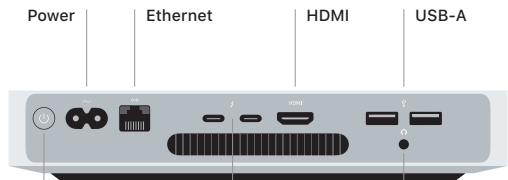

**Get the *Mac mini Essentials* guide**

Learn more about setting up and using your Mac mini in the *Mac mini Essentials* guide.  
To view the guide, go to [support.apple.com/guide/mac-mini](https://support.apple.com/guide/mac-mini).

## Welcome to your Mac mini

Press the power button to start up Mac mini.  
Setup Assistant helps get you up and running.

Power button

Thunderbolt /  
USB 4

Connect external  
displays and  
high-performance  
peripherals.