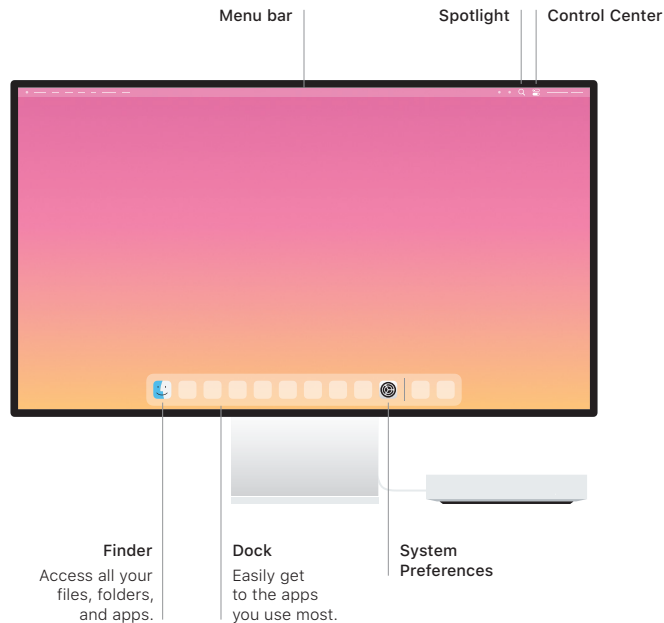

 **Mac mini**

## Welcome to your Mac mini

Press the power button to start up Mac mini.  
Setup Assistant helps get you up and running.

Power button

Thunderbolt /  
USB 4

Connect external  
displays and  
high-performance  
peripherals.

Headphone

Menu bar

Spotlight

Control Center

Finder

Access all your  
files, folders,  
and apps.

Dock

Easily get  
to the apps  
you use most.