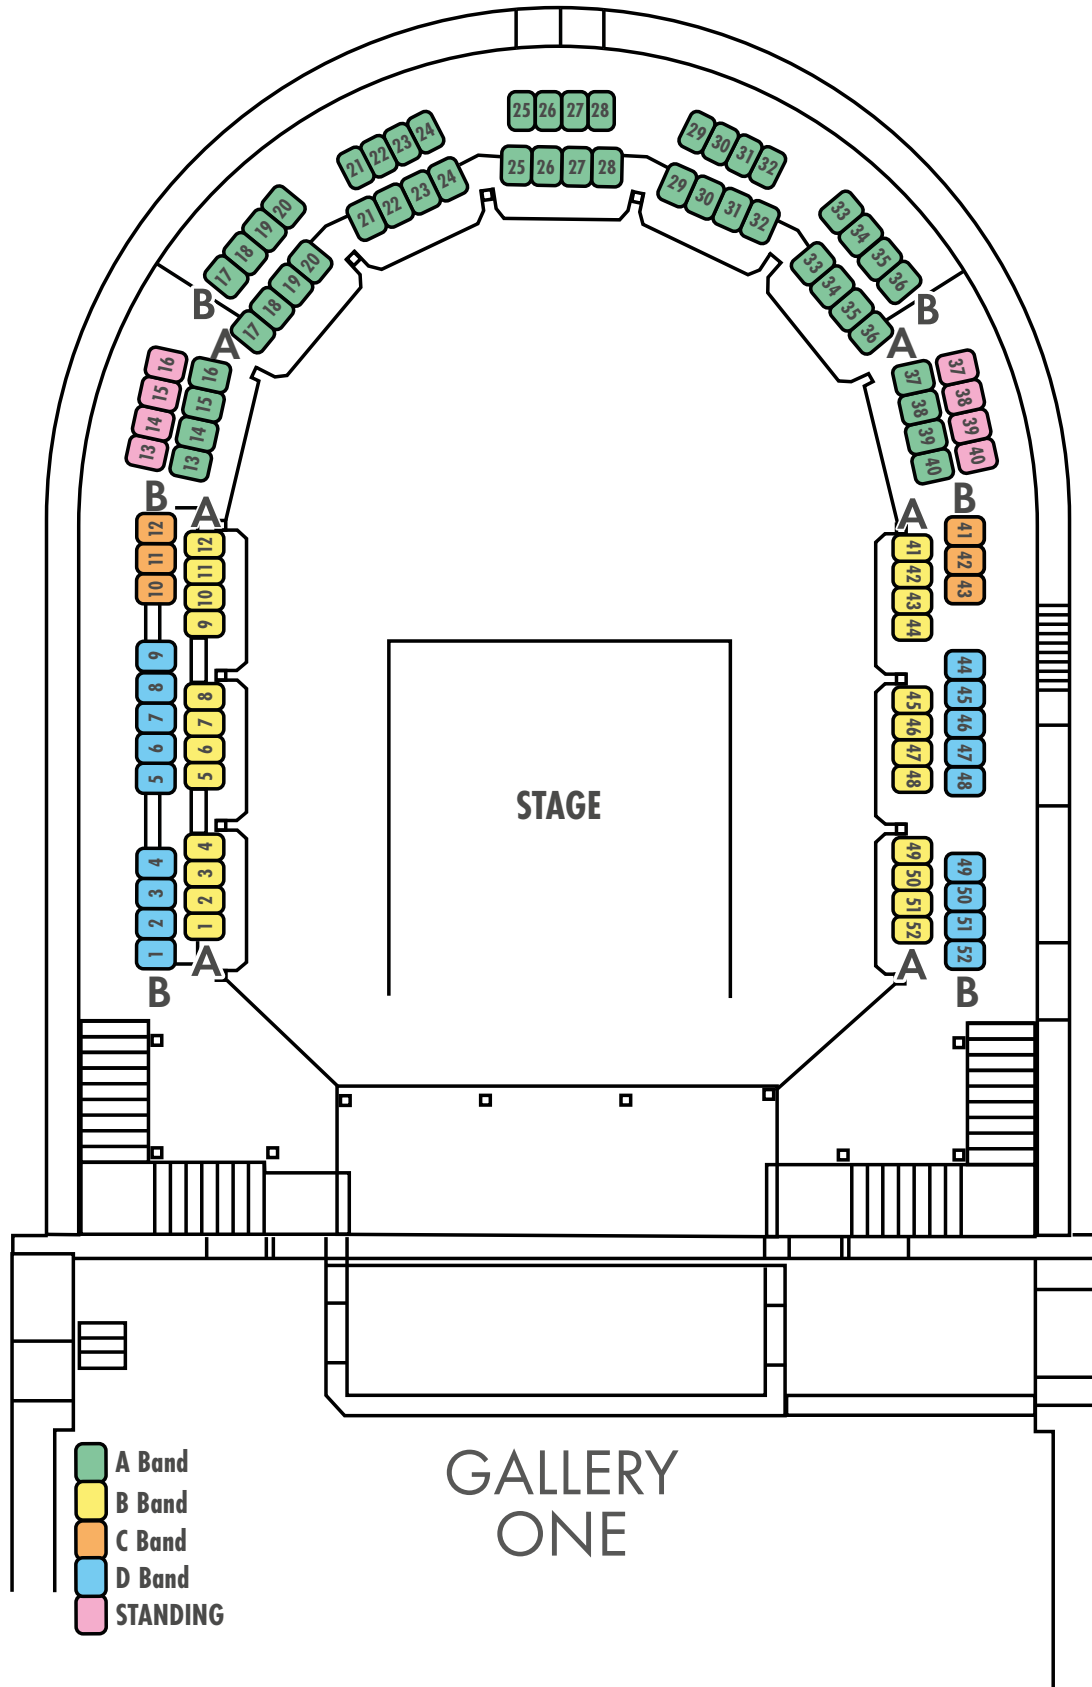

# SWAN THEATRE SEATING PLAN