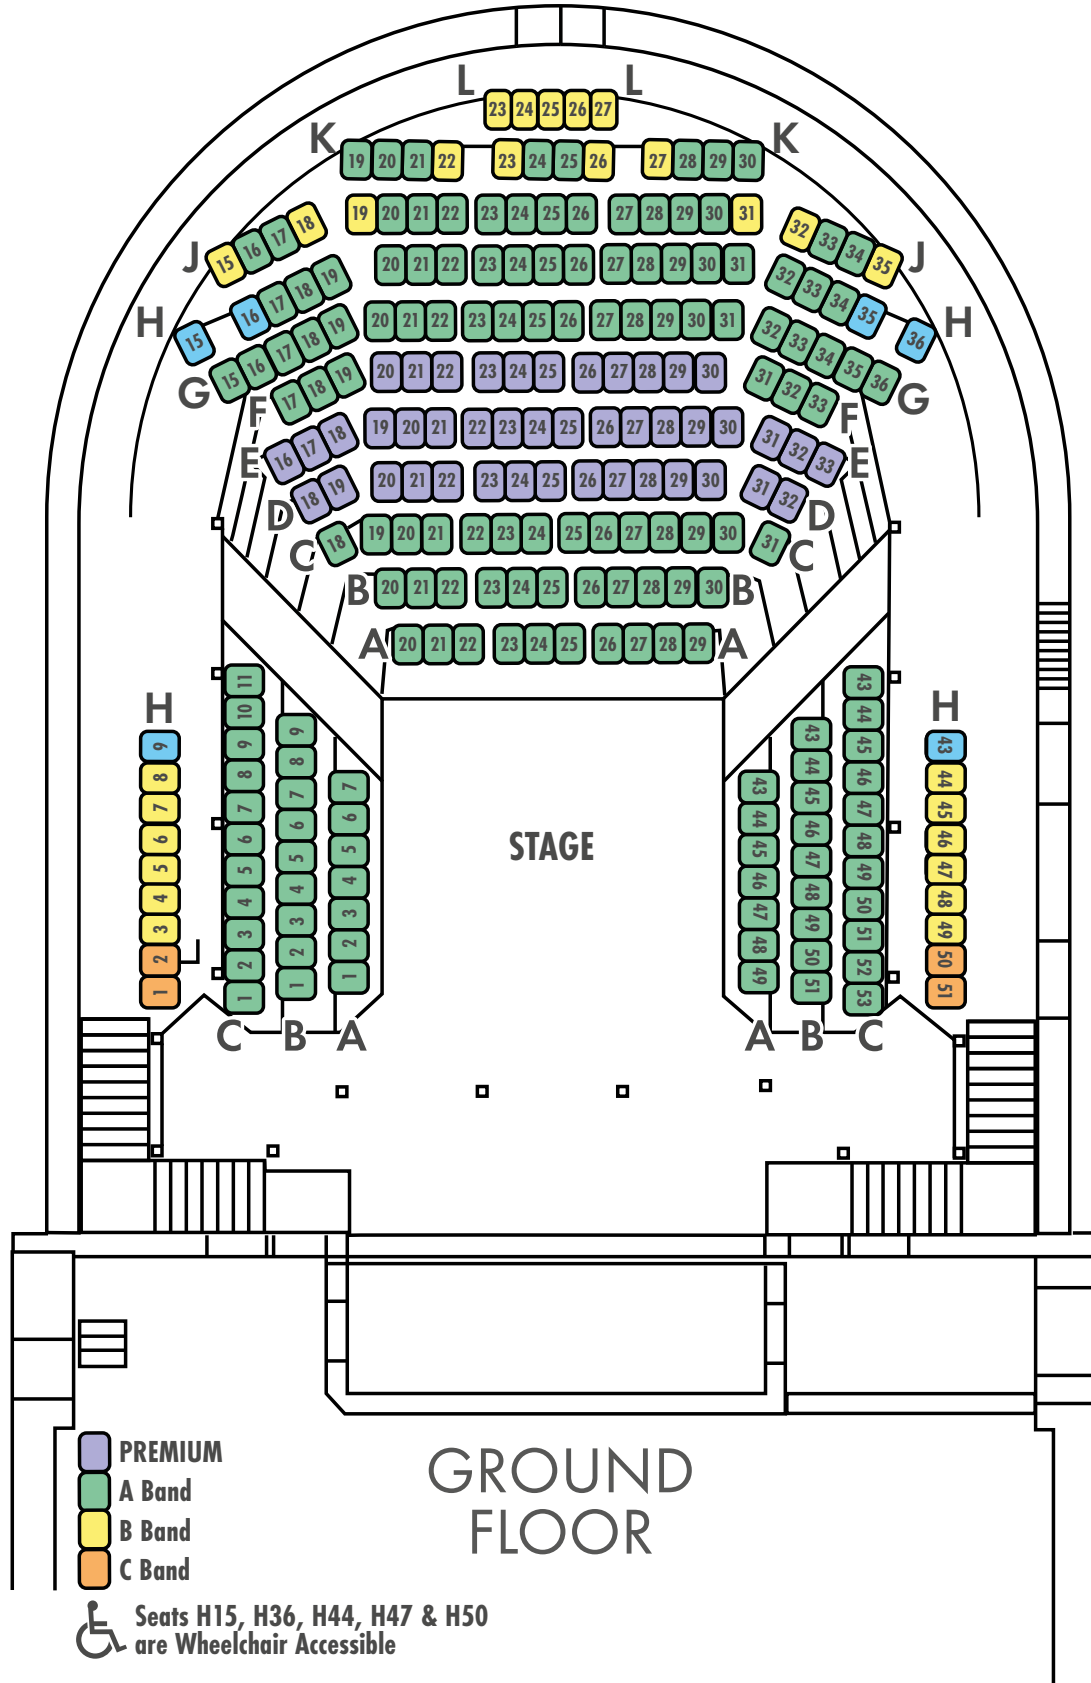

# SWAN THEATRE SEATING PLAN