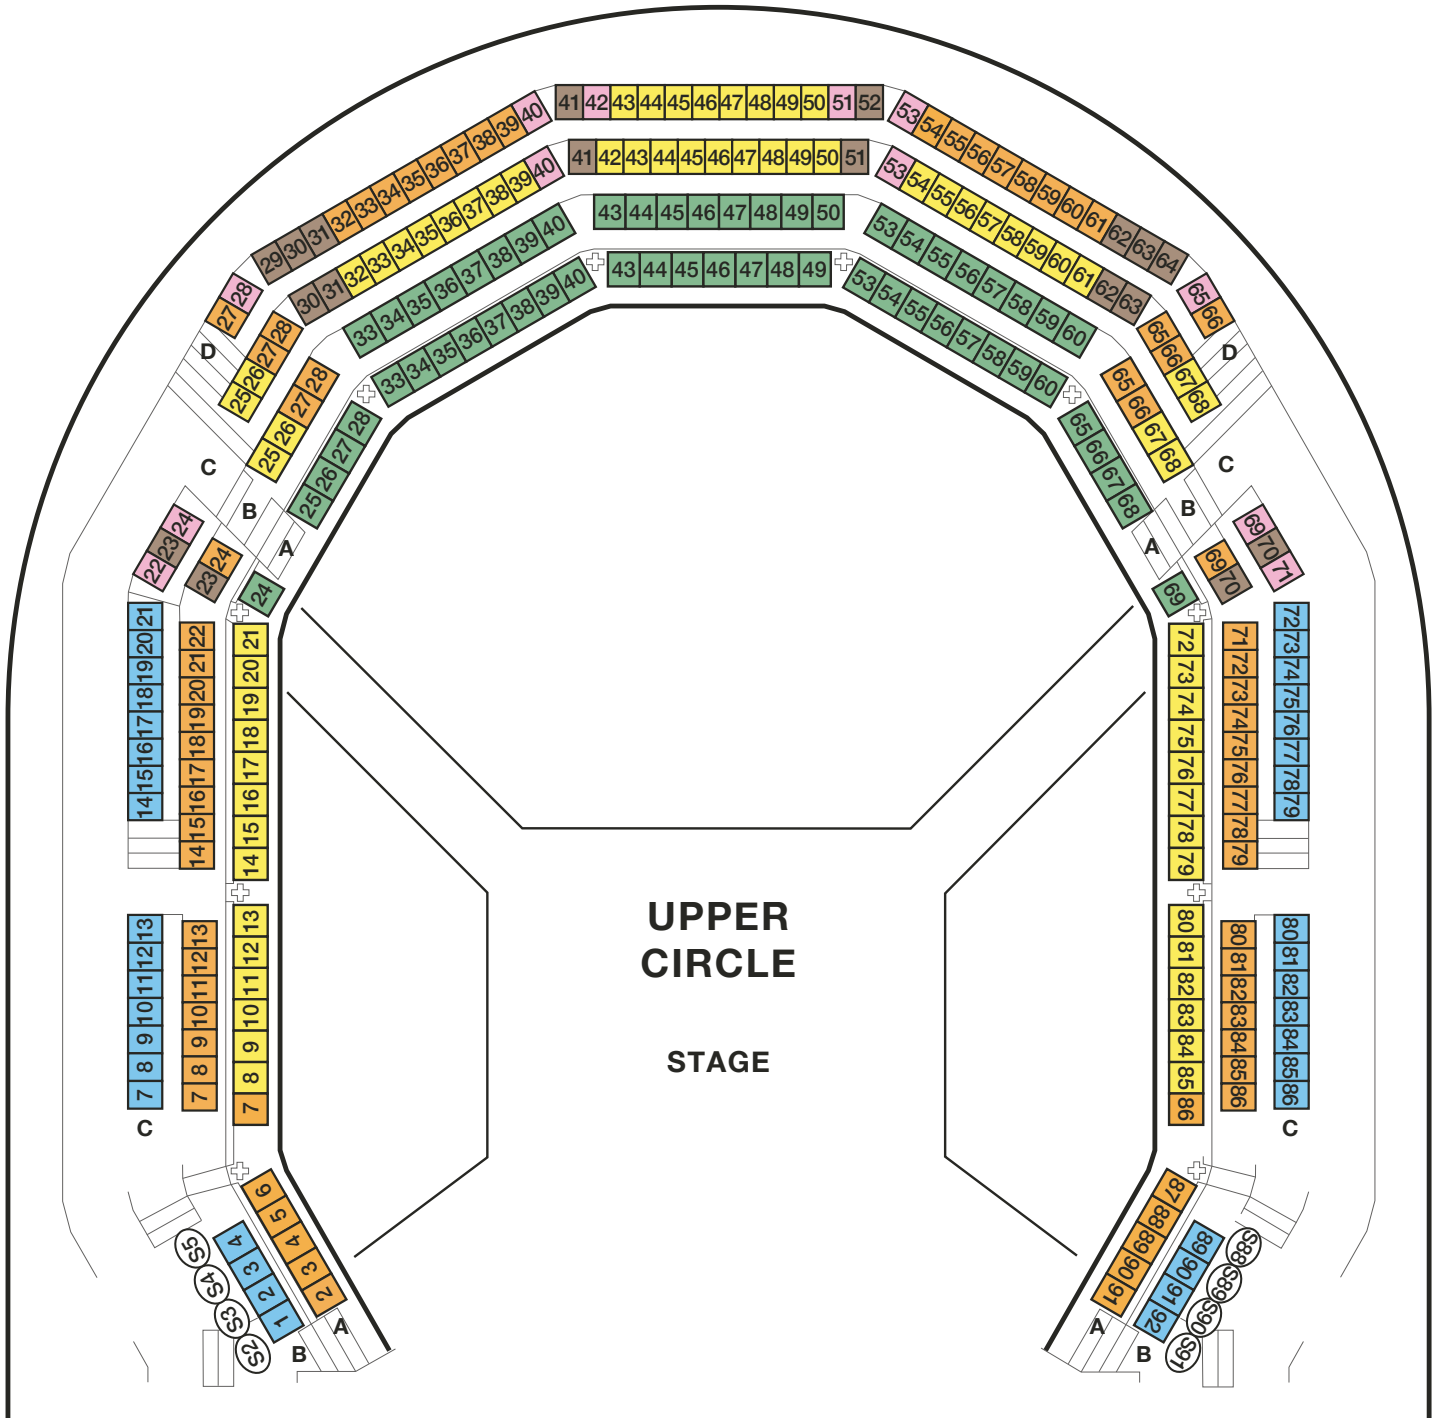

ROYAL SHAKESPEARE THEATRE

SEATING PLAN

Superseats

 Standing

A B C D E-RV F-RV

ROYAL SHAKESPEARE THEATRE

SEATING PLAN

Superseats
 A
 B
 C
 D
 E-RV
 F-RV
 Standing

ROYAL SHAKESPEARE THEATRE

SEATING PLAN

Superseats
 A
 B
 C
 D
 E-RV
 F-RV
 Standing