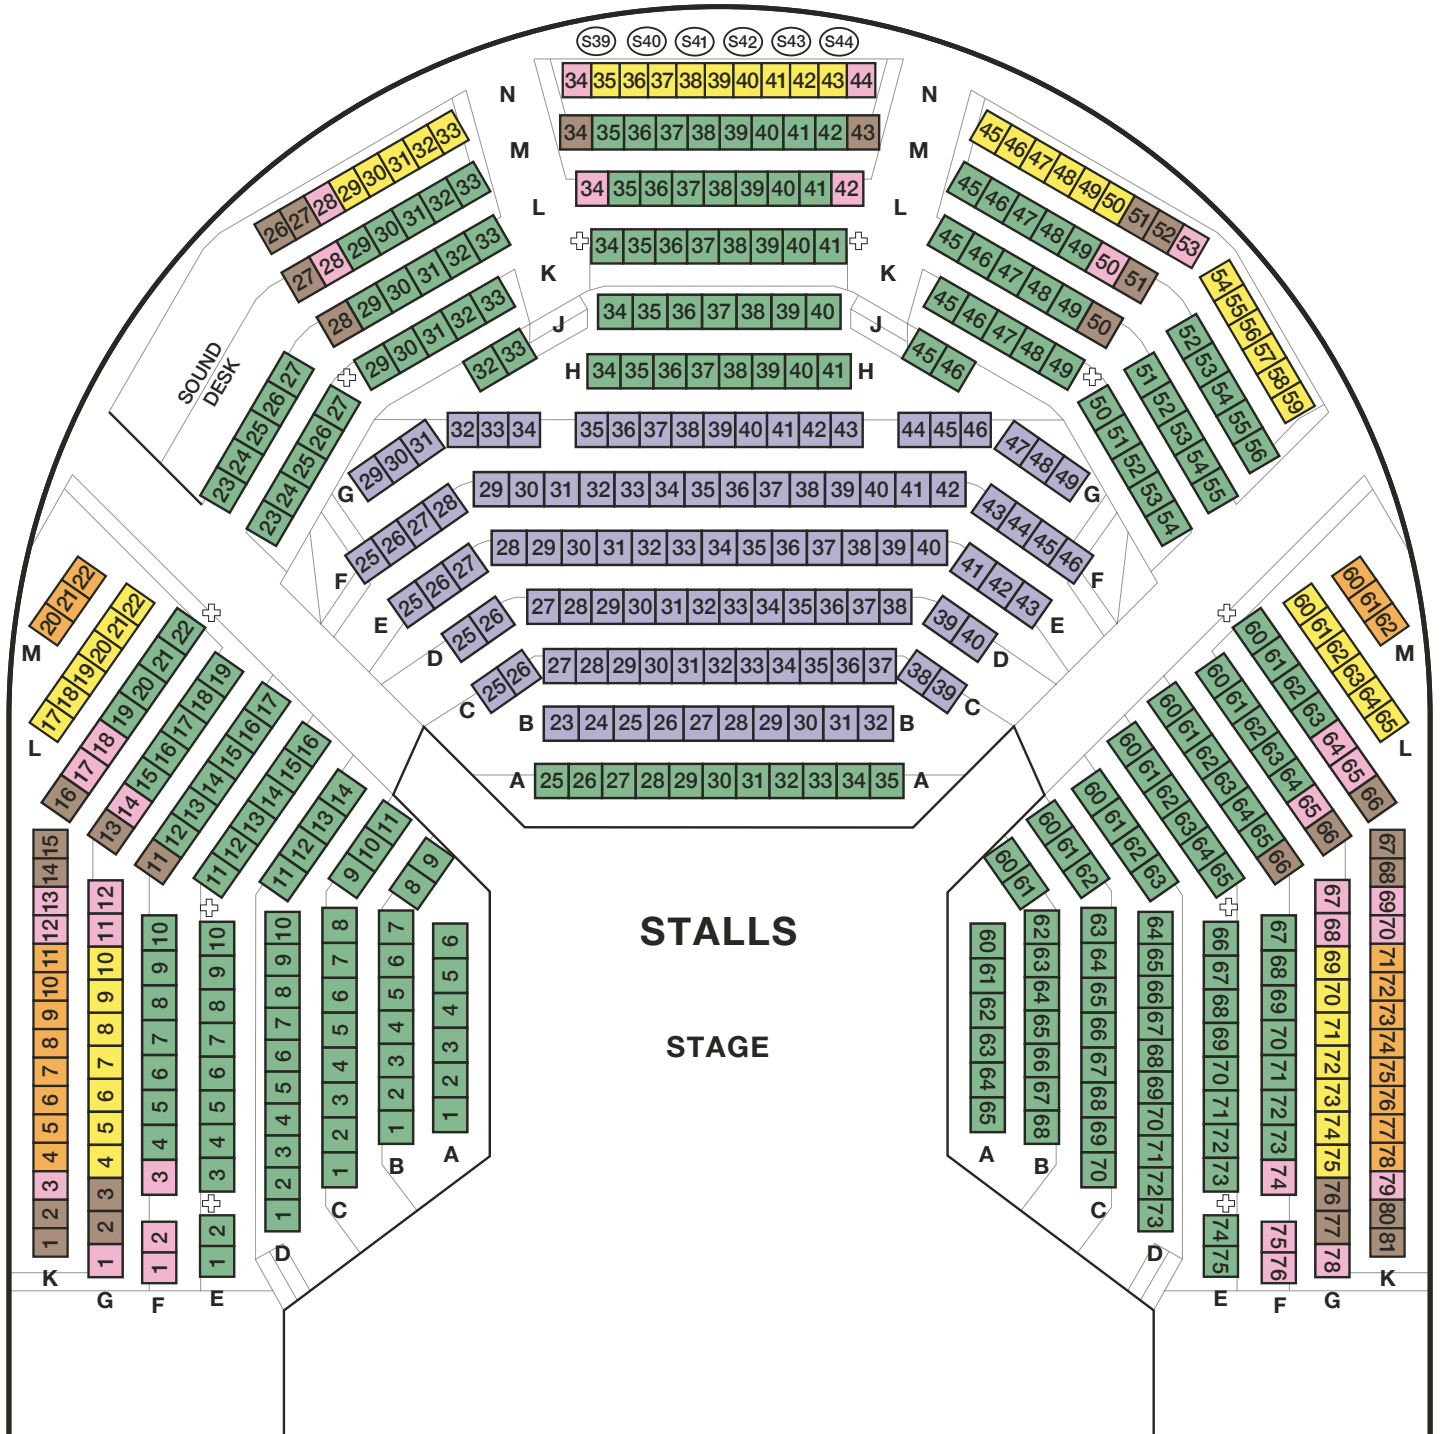

ROYAL SHAKESPEARE THEATRE

SEATING PLAN

Superseats

 Standing

A B C D E-RV F-RV

ROYAL SHAKESPEARE THEATRE

SEATING PLAN

Superseats
 A
 B
 C
 D
 E-RV
 F-RV
 Standing

ROYAL SHAKESPEARE THEATRE

SEATING PLAN

Superseats
 A
 B
 C
 D
 E-RV
 F-RV
 Standing