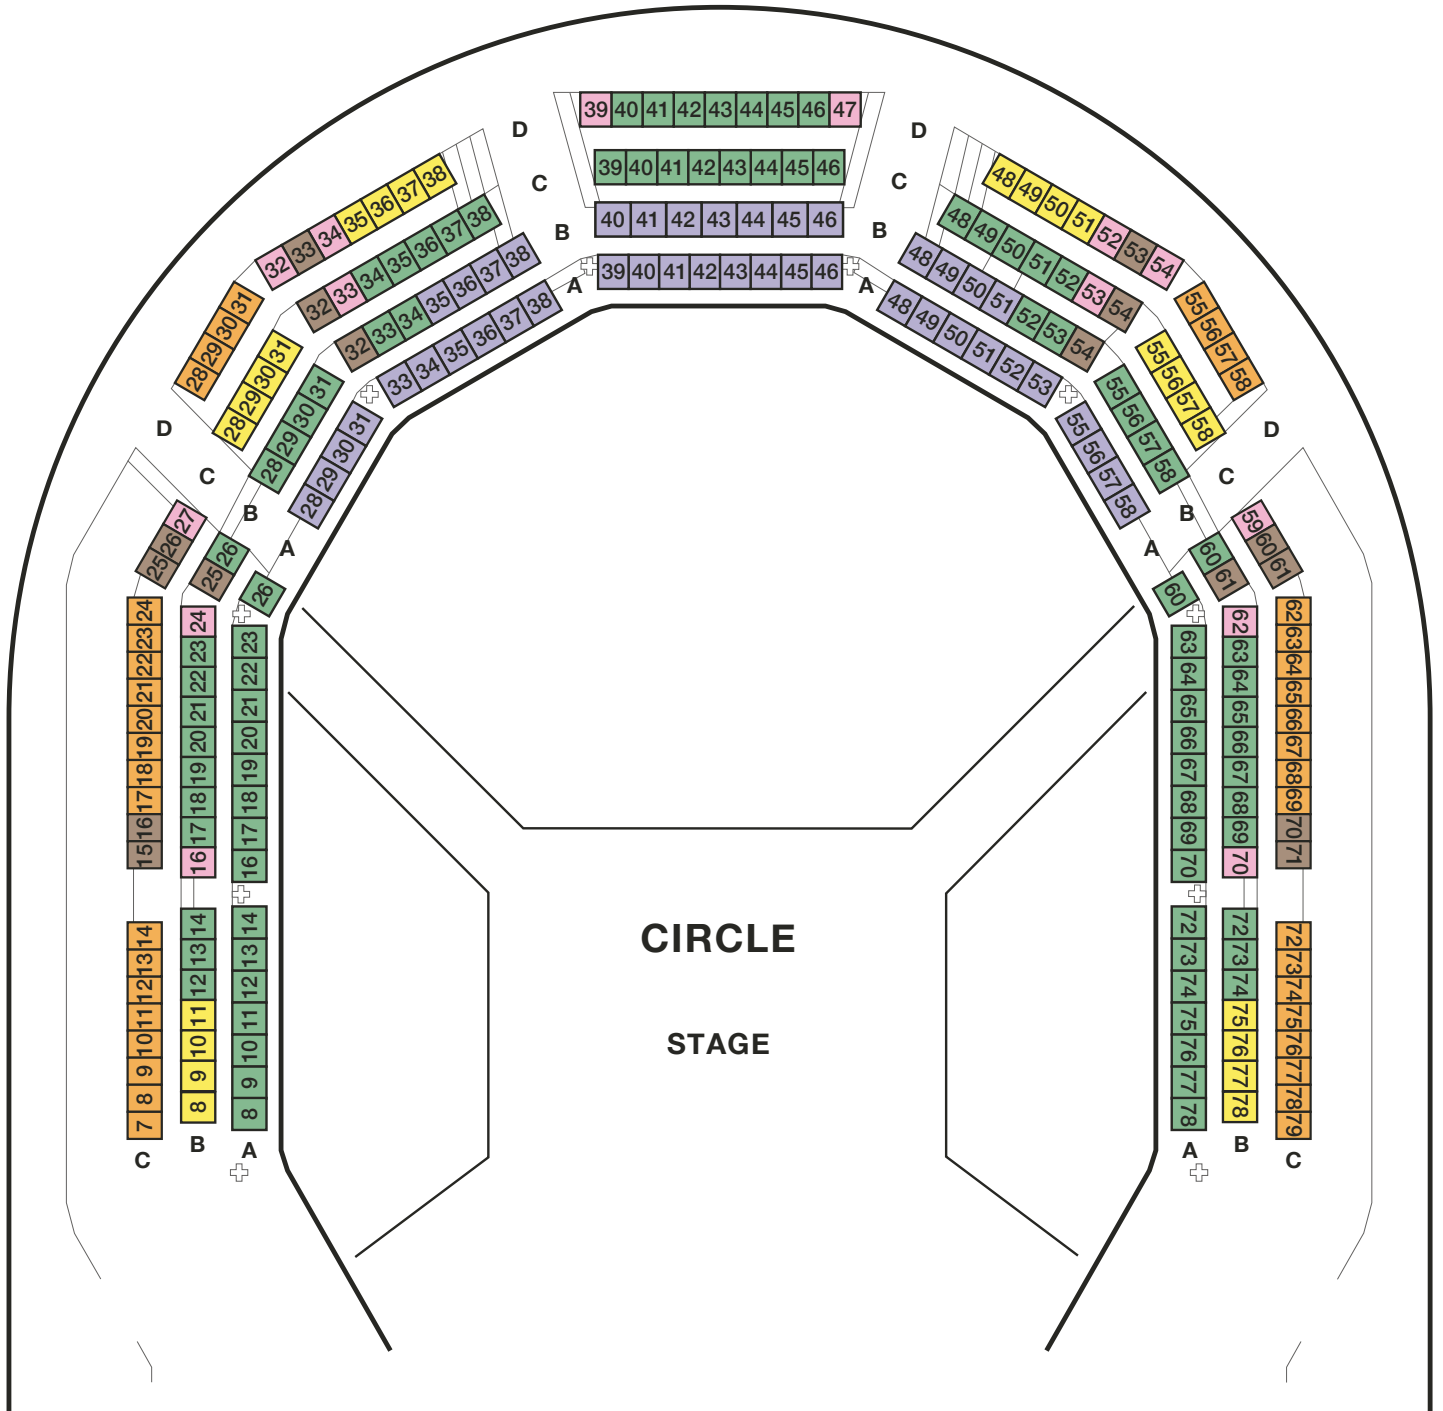

ROYAL SHAKESPEARE THEATRE

SEATING PLAN

Superseats

 Standing

A B C D E-RV F-RV

ROYAL SHAKESPEARE THEATRE

SEATING PLAN

Superseats
 A
 B
 C
 D
 E-RV
 F-RV
 Standing

ROYAL SHAKESPEARE THEATRE

SEATING PLAN

Superseats
 A
 B
 C
 D
 E-RV
 F-RV
 Standing