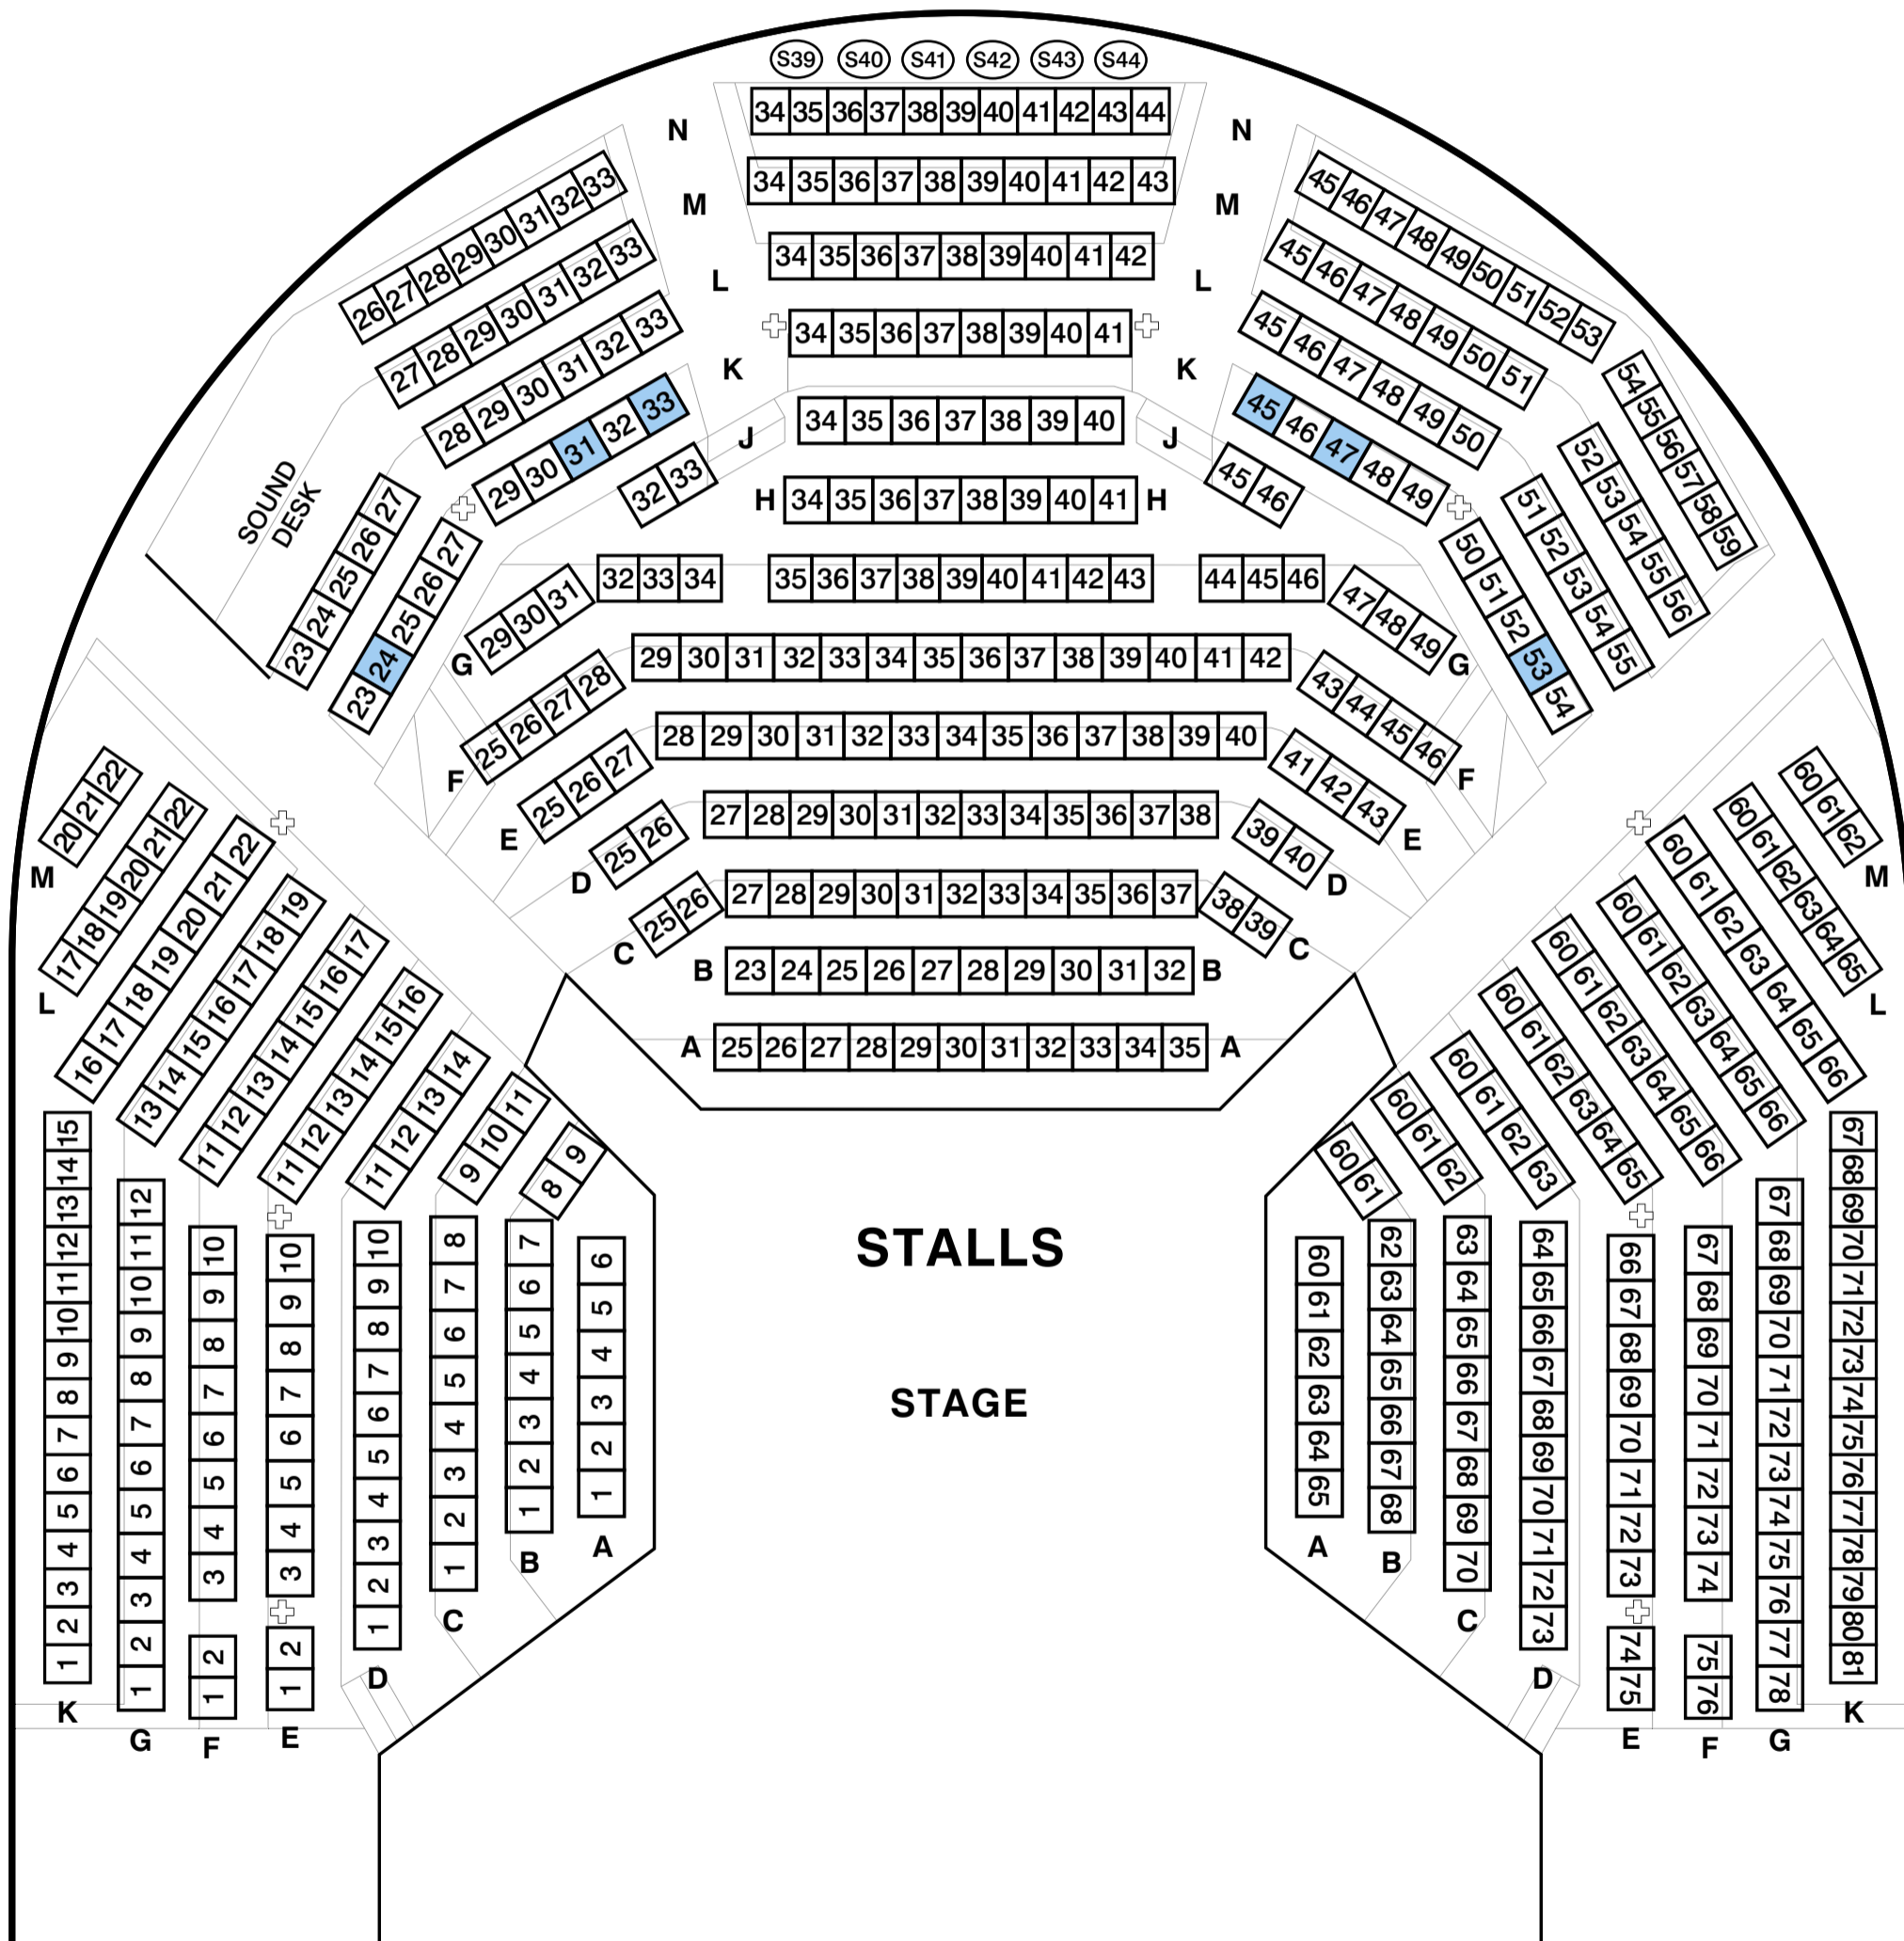

ROYAL SHAKESPEARE THEATRE

WHEELCHAIR ACCESSIBLE SEATS

Wheelchair accessible seats are highlighted in blue