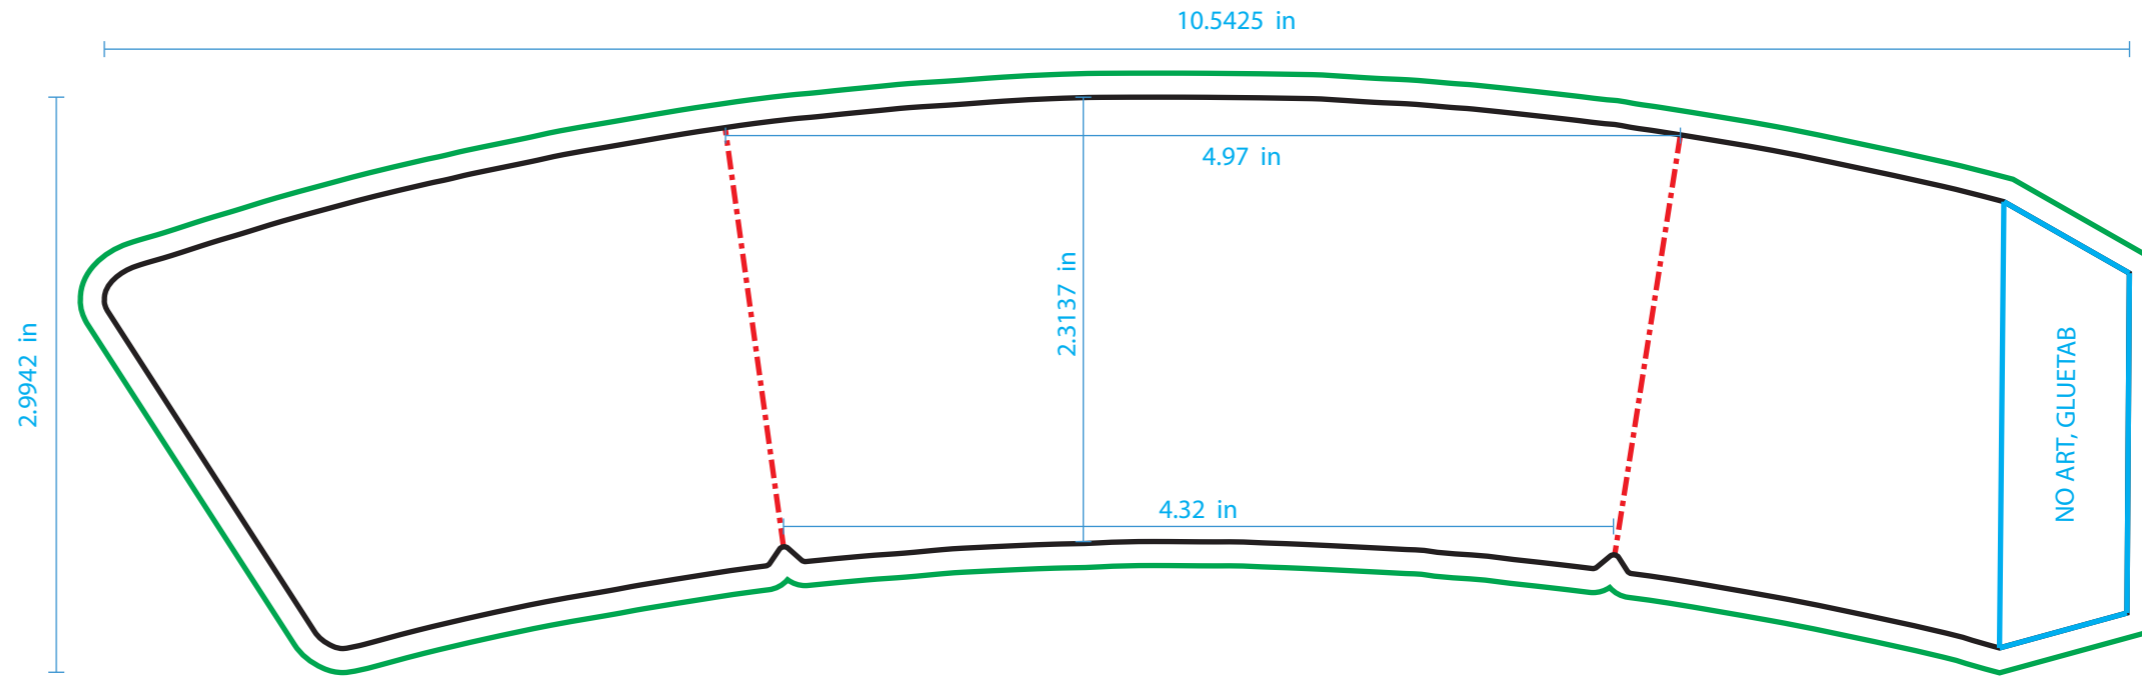

CD0434 Sleeve Die*

L 4.97" x W 2.3137"

LEGEND

- Red Line = Score line
 - Black Line = Cut line
 - Green Line = Bleed Line
 - Yellow Line = Perforation Line
- *Panel measurements are in inches*

The template lines will not be printed on your final Product.