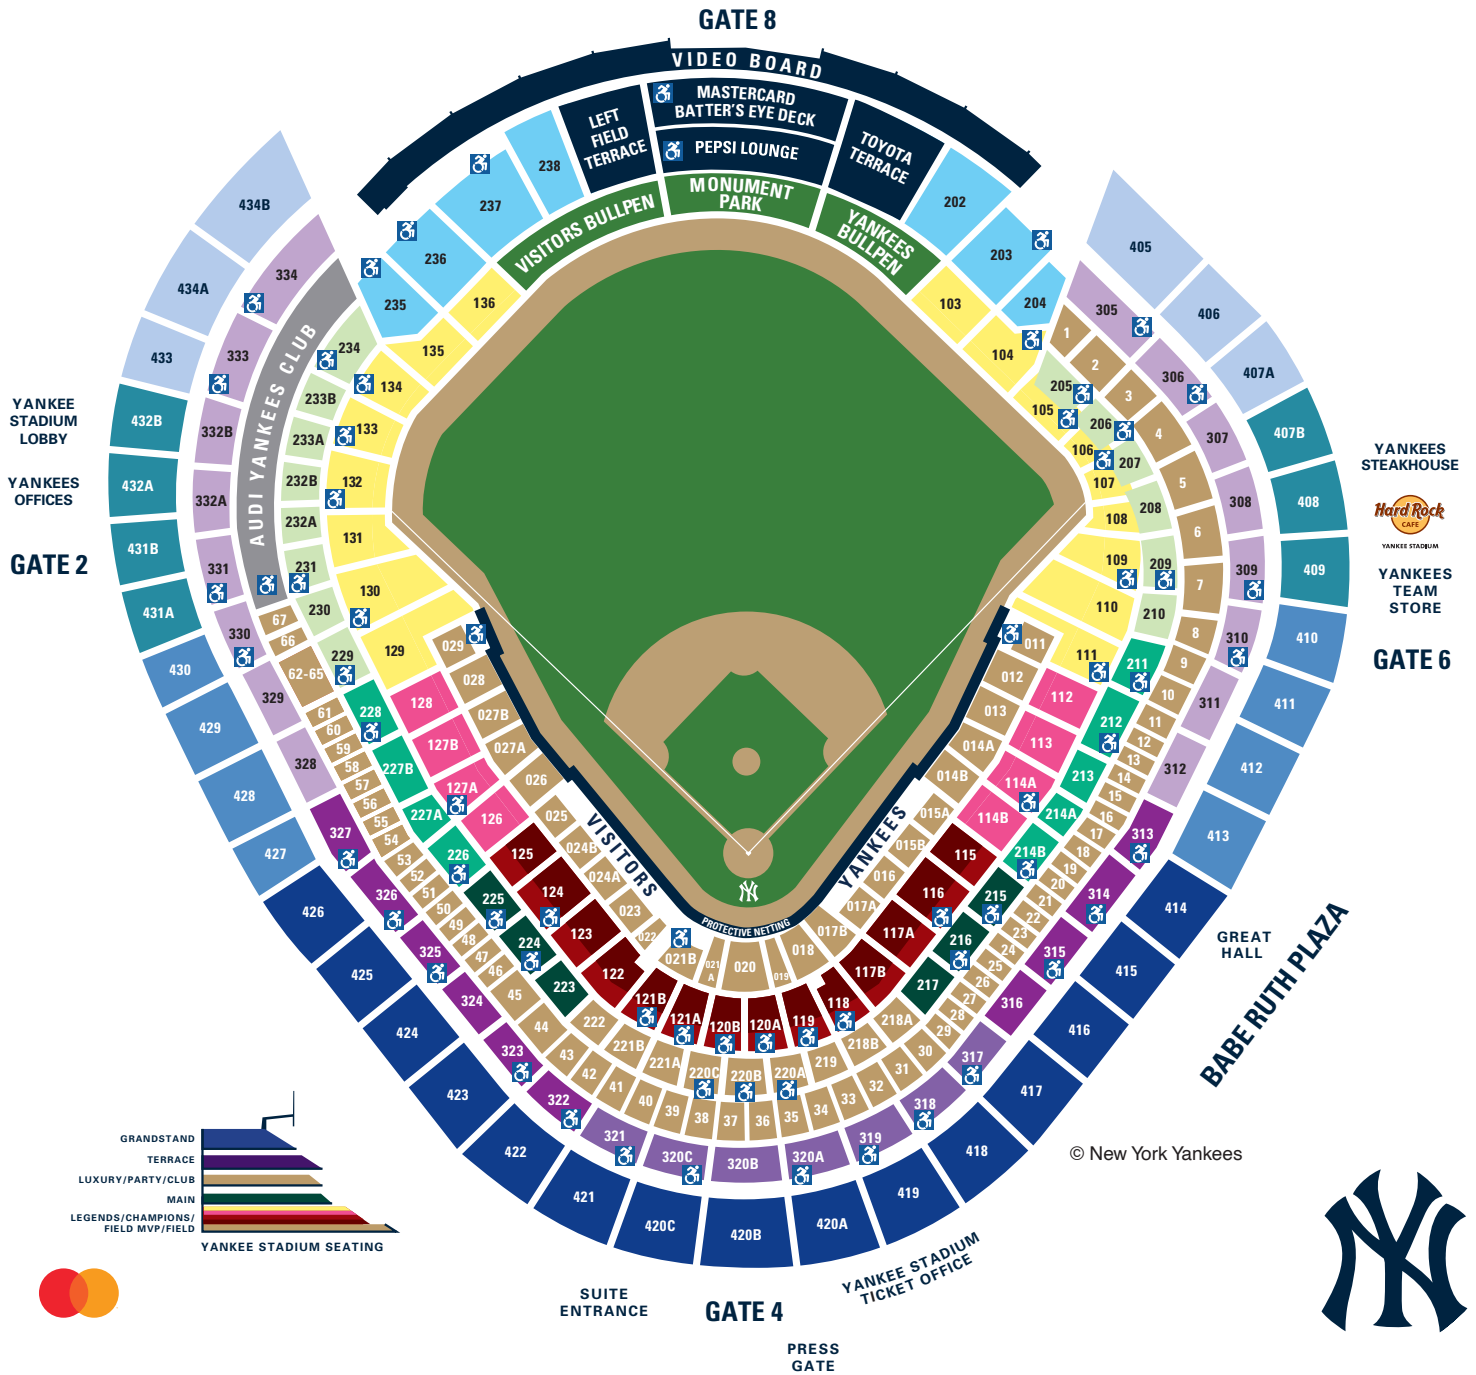

YANKEE STADIUM SEATING MAP

© New York Yankees

Please note that protective netting of varying heights is used in the Stadium from Section 011 to behind home plate to Section 029.