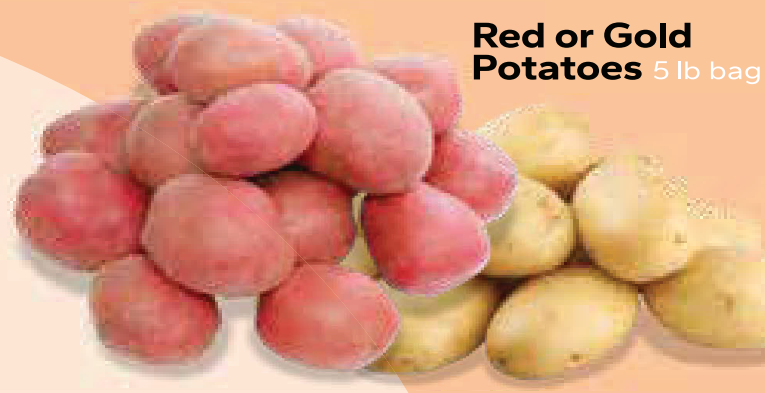

Save a lot

Look for the **Red Dots** in store for savings made easy.

1⁹⁹ lb
Fresh Pork Steaks or Country Style Ribs
Family Pack

\$2/4

**Pepsi Products
2 Liter Bottles**

67.60 oz., Asst. Varieties.
Beverage item prices may not include applicable bottle deposits, fees, or taxes.

2⁹⁹ ea
Red or Gold Potatoes 5 lb bag

1⁴⁹ ea
Iceberg Head Lettuce

69¢ ea

Green Bell Peppers or Cucumbers